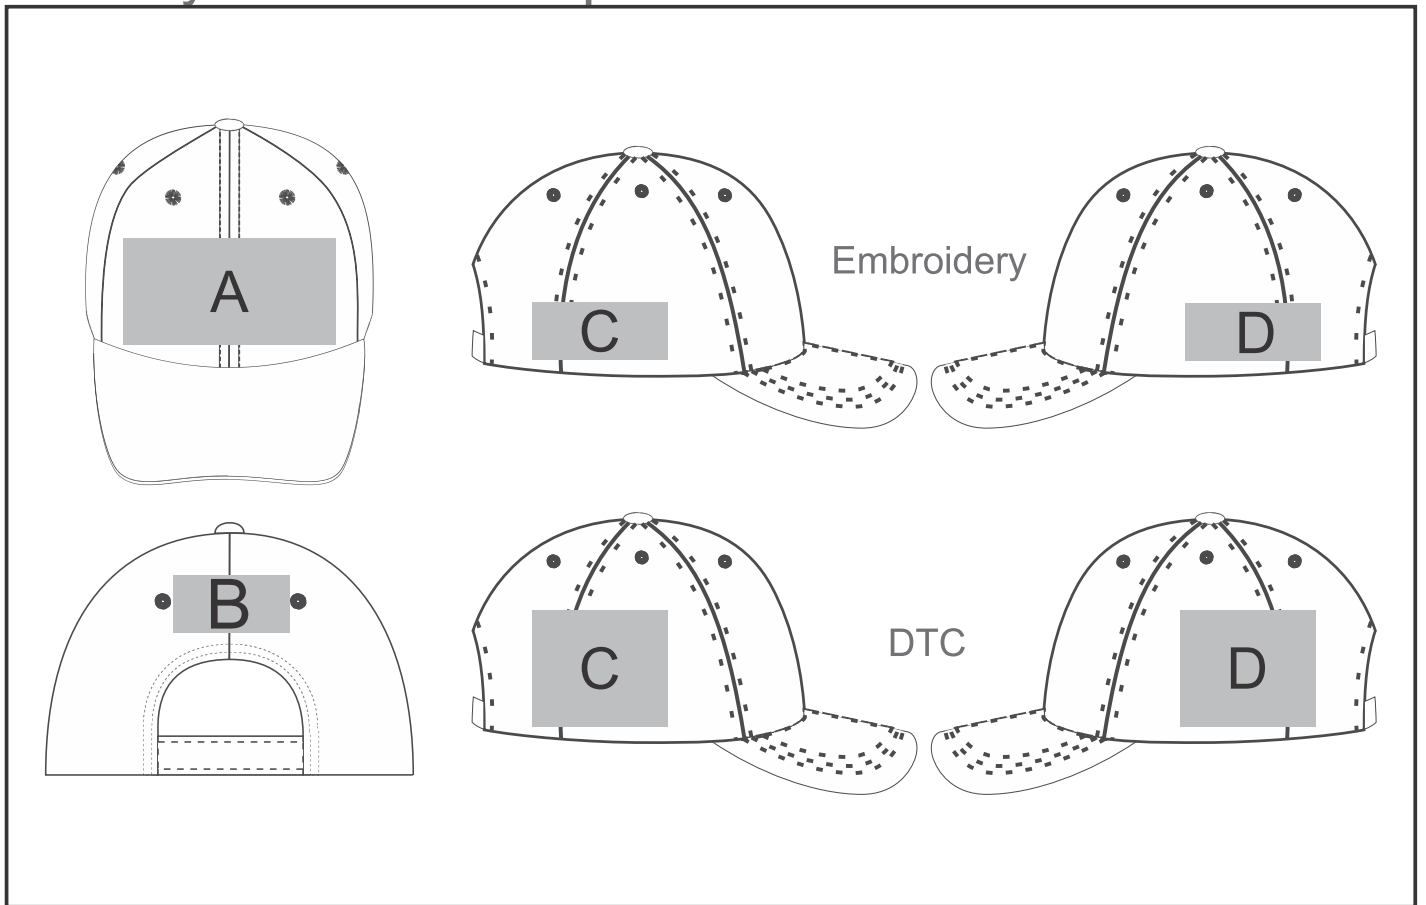

ALT-B5P

Brooklyn 5 Panel Cap

Need to know:

Branding Options:

Position A

1. Digital Transfer Caps (DTC-CAP)
Full Colour
Size: 110mm wide x 55mm high
2. Embroidery (EM-CAPFRONT)
N/A
Size: 110mm wide x 55mm high
3. Screen Print (SB)
1 Colour
Size: 90mm wide x 35mm high
4. Silicone (STP-A)
N/A
Size: 30mm wide x 30mm high
5. Silicone (STP-B)
N/A
Size: 50mm wide x 50mm high
6. Silicone (STP-C)
N/A
Size: 80mm wide x 50mm high
7. Silicone (STP-D)
N/A
Size: 110mm wide x 50mm high

Position C

1. Digital Transfer Caps (DTC-CAP)
Full Colour
Size: 70mm wide x 60mm high
2. Embroidery (EM-CAPSIDE)
N/A
Size: 70mm wide x 30mm high
3. Silicone (STP-A)
N/A
Size: 30mm wide x 30mm high
4. Silicone (STP-B)
N/A
Size: 50mm wide x 50mm high
5. Silicone (STP-C)
N/A
Size: 70mm wide x 60mm high

Position B

1. Digital Transfer Caps (DTC-CAP)
Full Colour
Size: 50mm wide x 20mm high
2. Embroidery (EM-CAPBACK)
N/A
Size: 80mm wide x 25mm high
3. Silicone (STP-A)
N/A
Size: 30mm wide x 20mm high
4. Silicone (STP-B)
N/A
Size: 50mm wide x 20mm high

Position D

1. Digital Transfer Caps (DTC-CAP)
Full Colour
Size: 70mm wide x 60mm high
2. Embroidery (EM-CAPSIDE)
N/A
Size: 70mm wide x 30mm high
3. Silicone (STP-A)
N/A
Size: 30mm wide x 30mm high
4. Silicone (STP-B)
N/A
Size: 50mm wide x 50mm high
5. Silicone (STP-C)
N/A
Size: 70mm wide x 60mm high