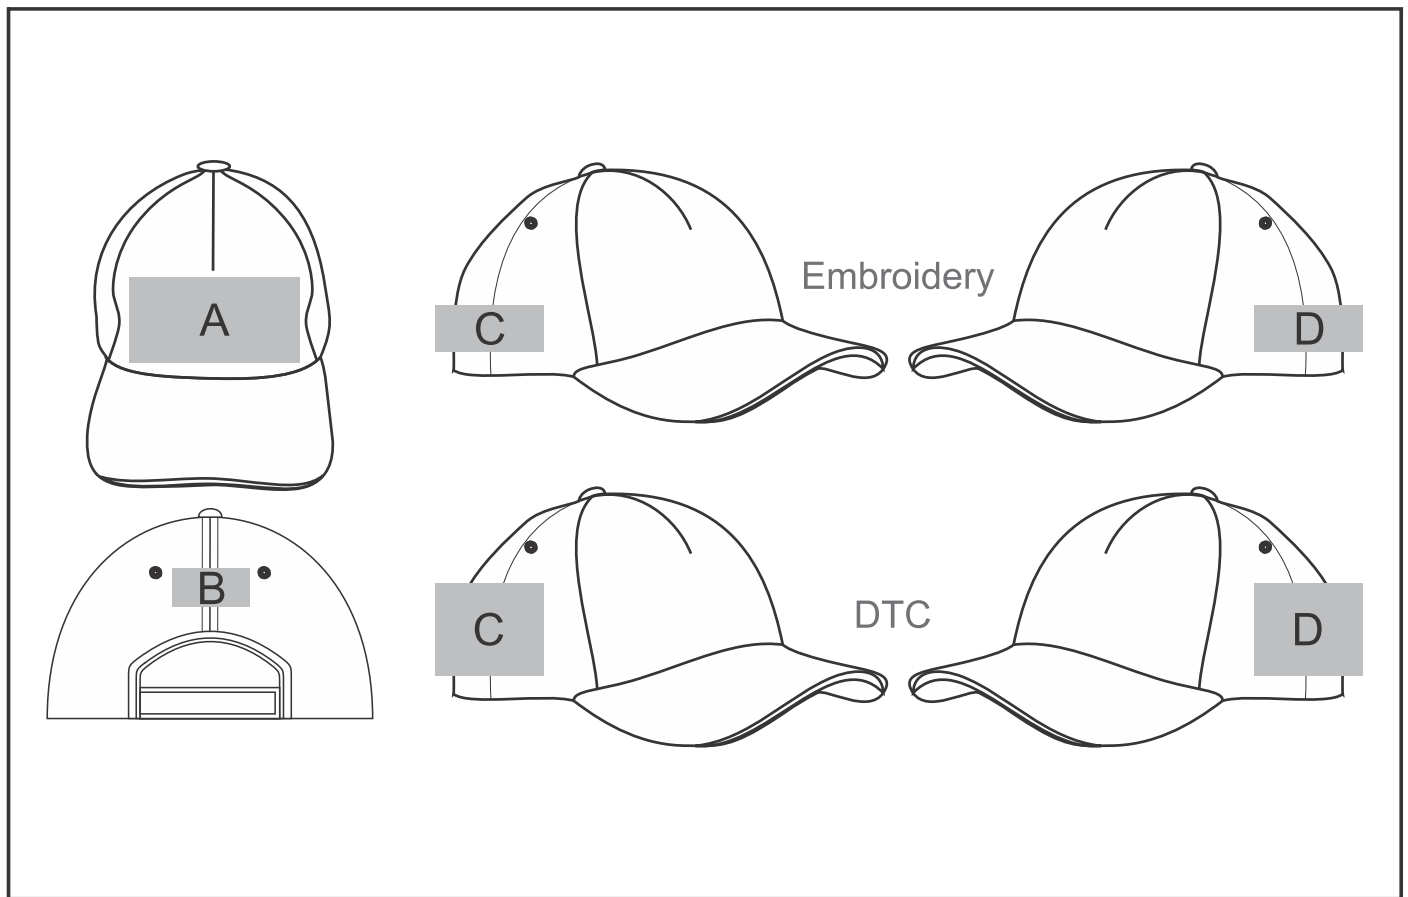

CAP-1066

Soho 6 Panel Cap

Need to know:

Branding Options:

Position A

1. Embroidery (EM-CAPFRONT)
N/A
Size: 110mm wide x 55mm high
2. Digital Transfer Caps (DTC-CAP)
Full Colour
Size: 110mm wide x 50mm high
3. Silicone (STP-A)
1 Colour
Size: 30mm wide x 30mm high
4. Silicone (STP-B)
1 Colour
Size: 50mm wide x 50mm high
5. Silicone (STP-C)
1 Colour
Size: 80mm wide x 50mm high
6. Silicone (STP-D)
1 Colour
Size: 110mm wide x 40mm high

Position C

1. Embroidery (EM-CAPSIDE)
N/A
Size: 70mm wide x 30mm high
2. Digital Transfer Caps (DTC-CAP)
Full Colour
Size: 70mm wide x 60mm high
3. Silicone (STP-A)
1 Colour
Size: 30mm wide x 30mm high
4. Silicone (STP-B)
1 Colour
Size: 50mm wide x 50mm high
5. Silicone (STP-C)
1 Colour
Size: 70mm wide x 50mm high

Position B

1. Embroidery (EM-CAPBACK)
N/A
Size: 80mm wide x 25mm high
2. Digital Transfer Caps (DTC-CAP)
Full Colour
Size: 50mm wide x 20mm high
3. Silicone (STP-A)
1 Colour
Size: 30mm wide x 20mm high
4. Silicone (STP-B)
1 Colour
Size: 50mm wide x 20mm high

Position D

1. Embroidery (EM-CAPSIDE)
N/A
Size: 70mm wide x 30mm high
2. Digital Transfer Caps (DTC-CAP)
Full Colour
Size: 70mm wide x 60mm high
3. Silicone (STP-A)
1 Colour
Size: 30mm wide x 30mm high
4. Silicone (STP-B)
1 Colour
Size: 50mm wide x 50mm high
5. Silicone (STP-C)
1 Colour
Size: 70mm wide x 50mm high