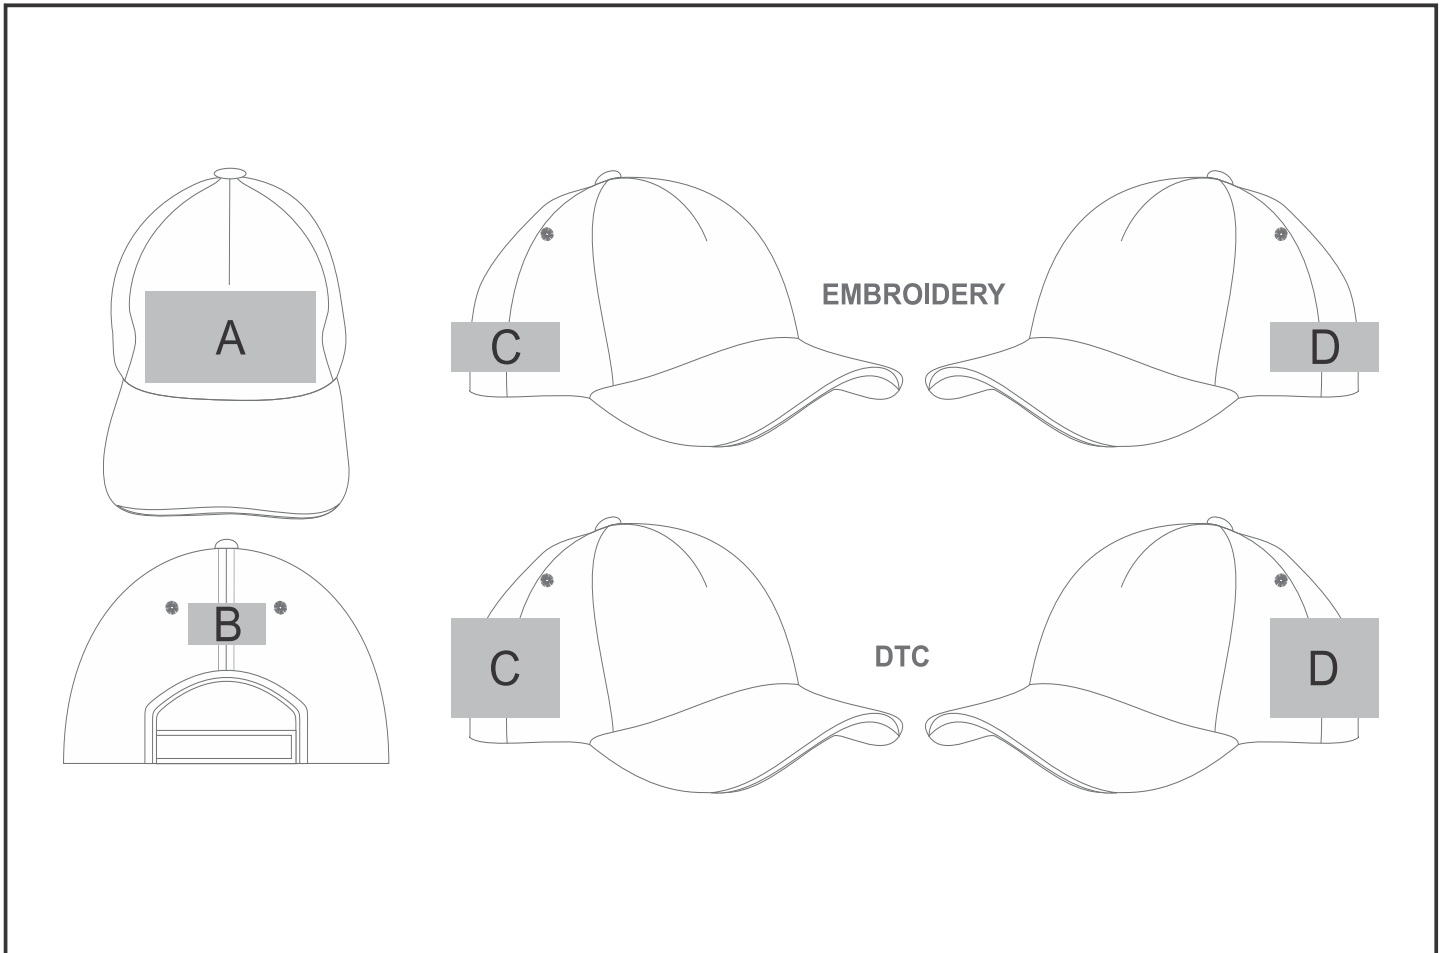

CAP-800

Memphis 5 Panel Cap

Need to know:

Branding Options:

Position	Branding Method (Branding Code)	No. of Colours	Dimension
A	Screen Print (SC)	1 Colour	90mm wide x 35mm high
A	Embroidery (EM-CAPFRONT)	N/A	110mm wide x 50mm high
A	Digital Transfer Caps (DTC-CAP)	Full Colour	110mm wide x 50mm high
A	Silicone (STP-A)	N/A	30mm wide x 30mm high
A	Silicone (STP-B)	N/A	50mm wide x 50mm high
A	Silicone (STP-C)	N/A	80mm wide x 50mm high
A	Silicone (STP-D)	N/A	110mm wide x 40mm high

B	Digital Transfer Caps (DTC-CAP)	Full Colour	50mm wide x 20mm high
B	Embroidery (EM-CAPBACK)	N/A	80mm wide x 25mm high
B	Silicone (STP-A)	N/A	30mm wide x 20mm high

B	Silicone (STP-B)	N/A	50mm wide x 20mm high
---	------------------	-----	-----------------------

C	Digital Transfer Caps (DTC-CAP)	Full Colour	70mm wide x 60mm high
C	Embroidery (EM-CAPSIDE)		70mm wide x 30mm high
C	Silicone (STP-A)	N/A	30mm wide x 30mm high
C	Silicone (STP-B)	N/A	50mm wide x 50mm high

D	Digital Transfer Caps (DTC-CAP)	Full Colour	70mm wide x 60mm high
D	Embroidery (EM-CAPSIDE)		70mm wide x 30mm high
D	Silicone (STP-A)	N/A	30mm wide x 30mm high
D	Silicone (STP-B)	N/A	50mm wide x 50mm high