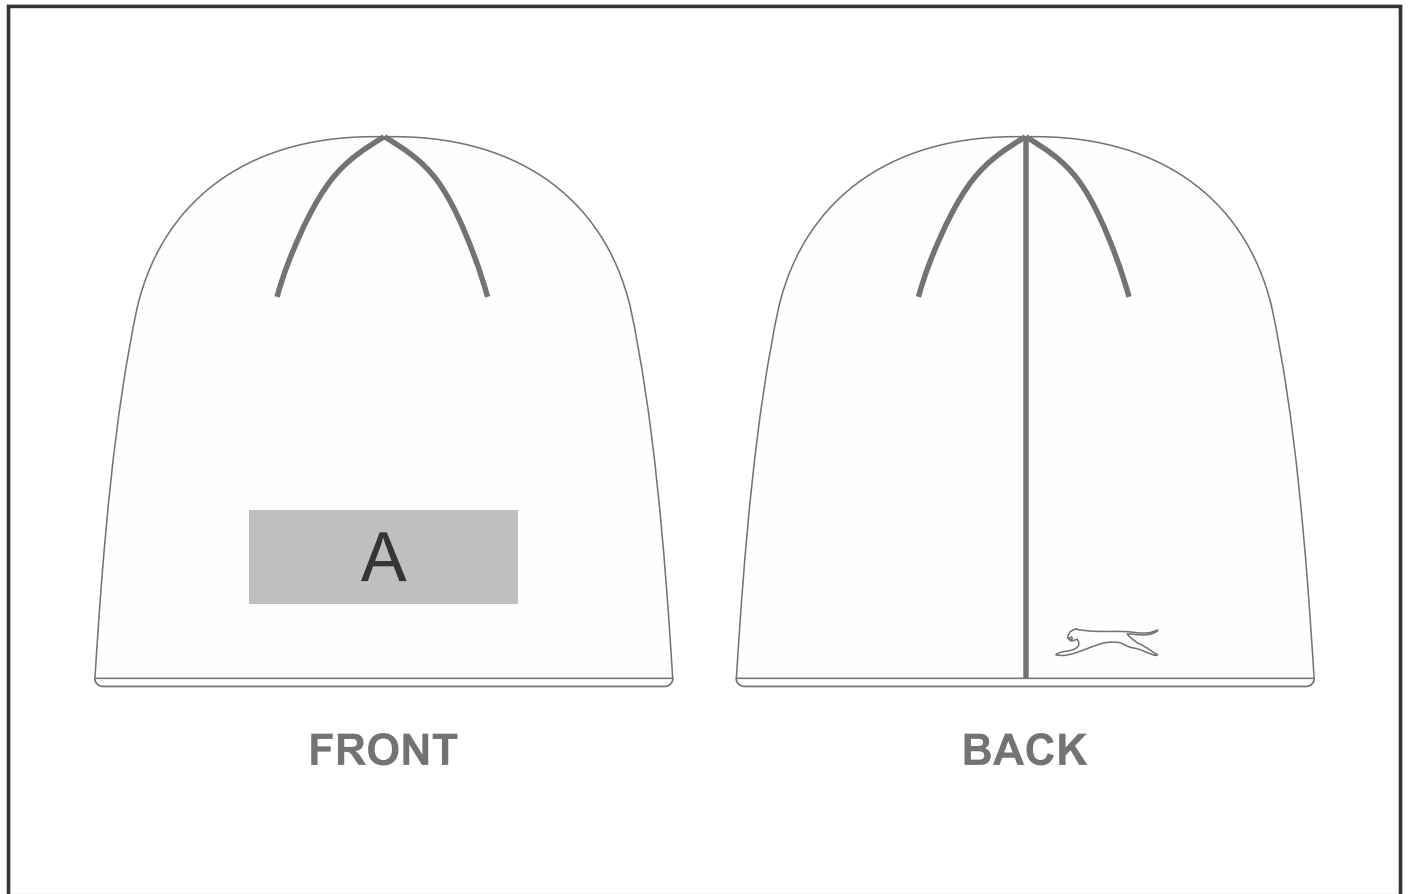

HW-SL-27-C

Quebec Beanie

Need to know:

Branding Options:

Position A

1. Embroidery (EM-CAPFRONT)

N/A

Size: 100mm wide x 35mm high