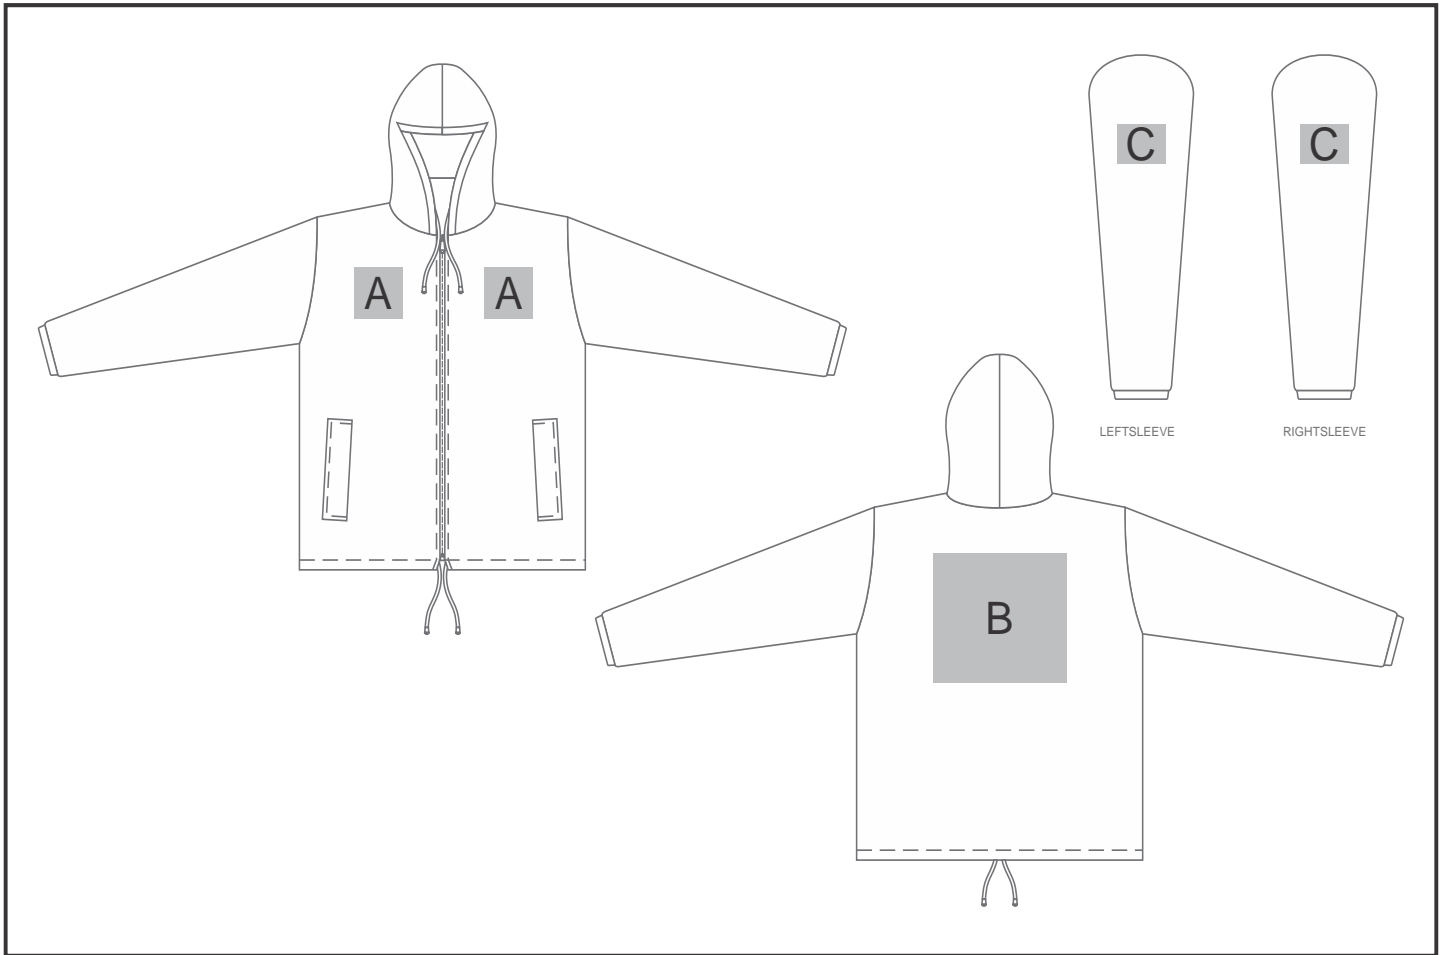

JC-AL-124-A

Kids Alti-Mac Fleece Lined Jacket

Need to know:

Includes 1-Position Embroidery OR 1-Position Digital Transfer (setup fees apply)

- EMB/DTC Inclusive Parameters: Left/Right Chest or Back = 100mm x 100mm
- No Zip Excess: Branding will be through Lining on all Positions.

Branding Options:

Position	Branding Method (Branding Code)	No. of Colours	Dimension
A	Embroidery (EMB-A)	N/A	80mm wide x 80mm high
A	Digital Transfer Clothing A6 (DTC-A6)	Full Colour	80mm wide x 80mm high
B	Embroidery (EMB-A)	N/A	200mm wide x 120mm high
B	Digital Transfer Clothing A6 (DTC-A6)	Full Colour	148mm wide x 105mm high
B	Digital Transfer T-shirts A5 (DTC-A5)	Full Colour	210mm wide x 148mm high
B	Digital Transfer Clothing A4 (DTC-A4)	Full Colour	220mm wide x 200mm high

C	Embroidery (EMB-A)	N/A	80mm wide x 60mm high
---	--------------------	-----	-----------------------