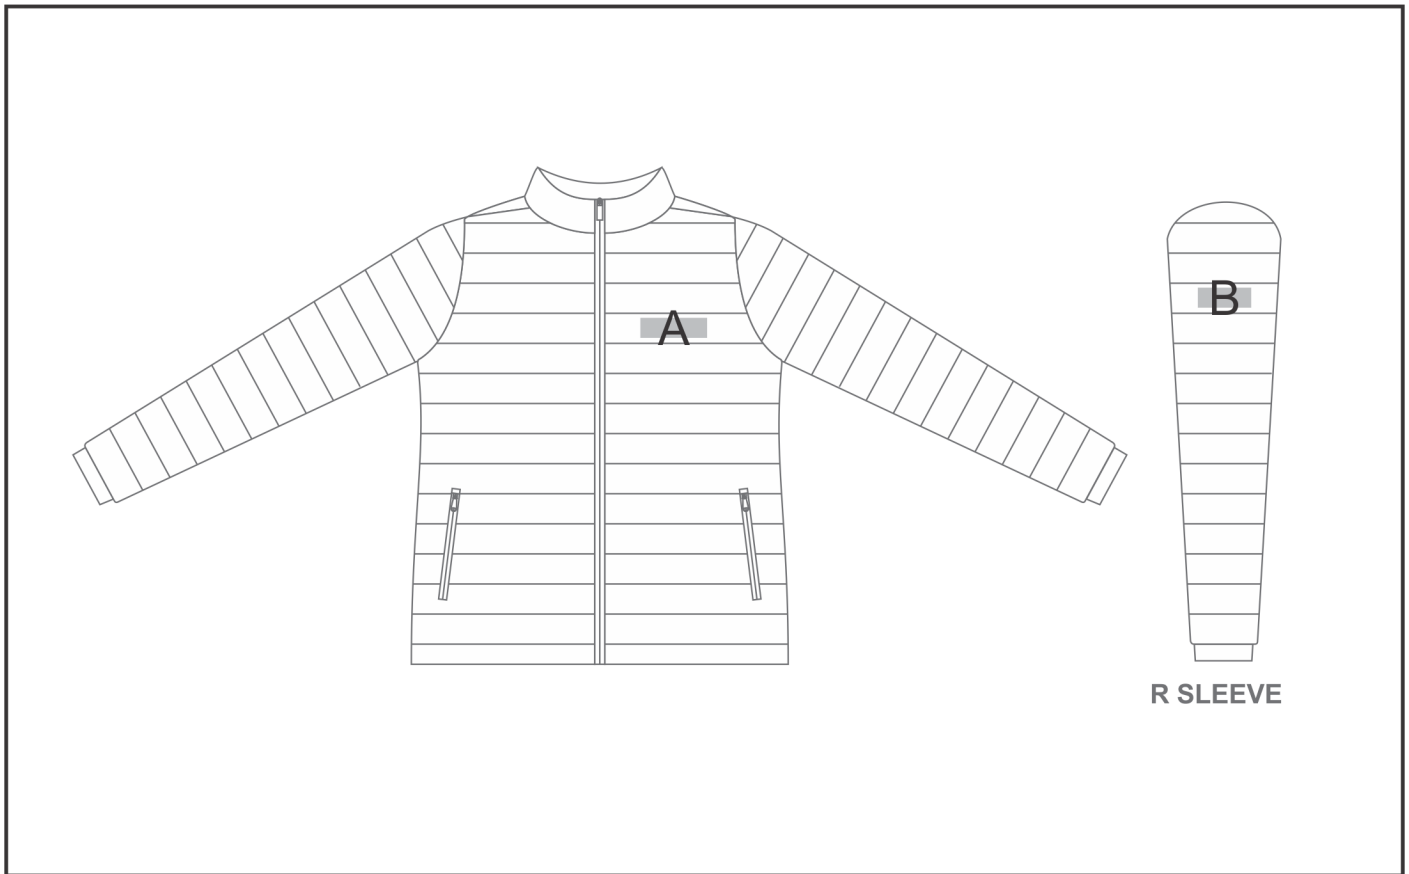

JC-AV-122-A

Ladies Alex Varga Ascentia Jacket

Need to know:

- Includes 1-Position Embroidery (setup fees apply)
- **EMB Inclusive Parameters: Left/Right Chest or Back = 100mm x 100mm.**
- **EMB: No Branding on Right Chest & Back Due to No Access Zip.**

Branding Options:

Position A

1. Embroidery (EM-CLOTHING)
N/A
Size: 100mm wide x 30mm high

Position B

1. Embroidery (EM-CLOTHING)
N/A
Size: 80mm wide x 30mm high