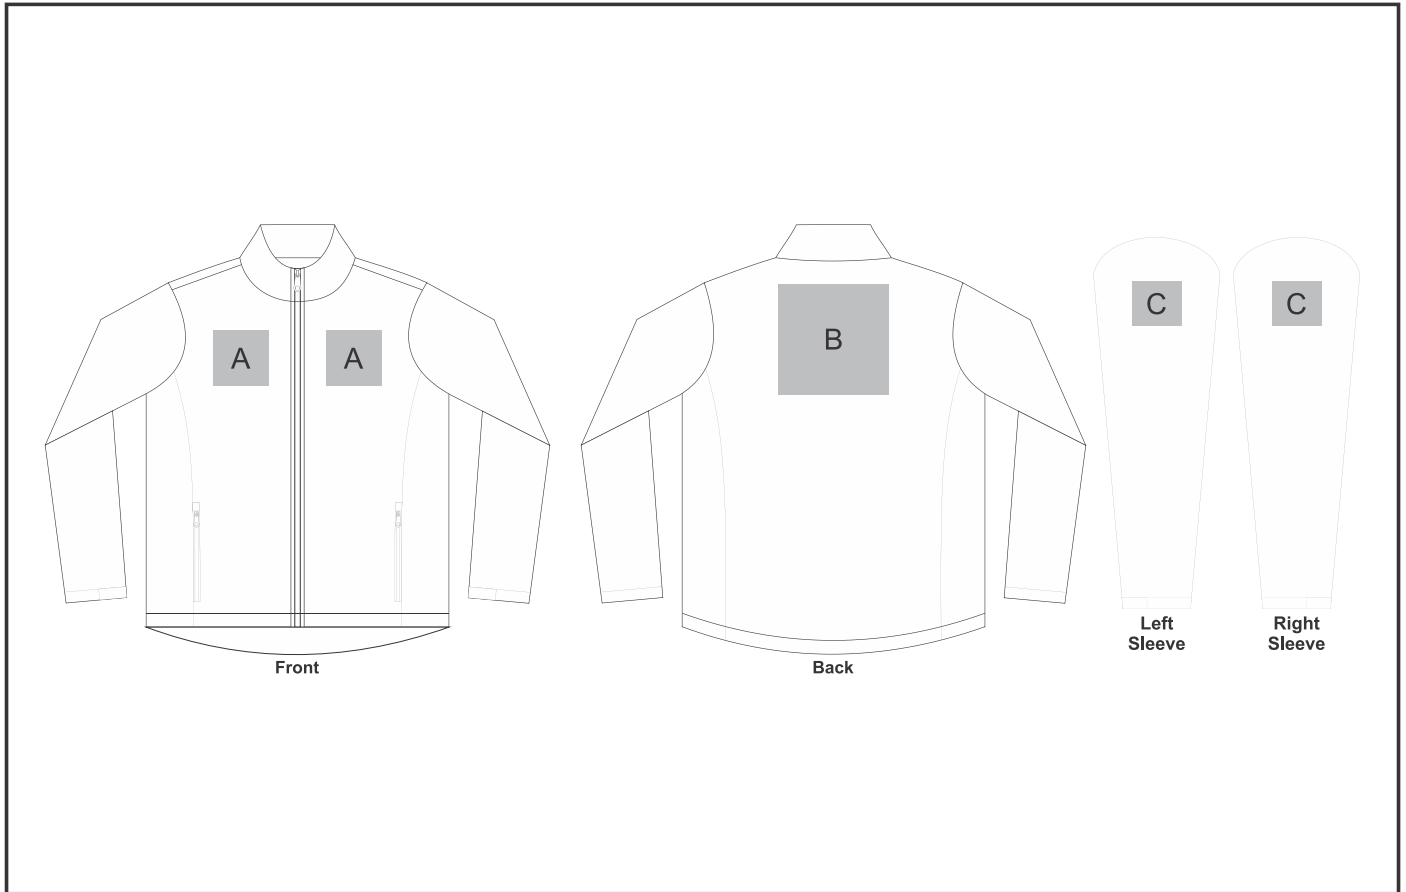

### Need to know:

- Includes 1-Position Embroidery OR 1-Position Digital Transfer OR 1-Position Deboss (setup fee applies)

- EMB/DTC inclusive Parameters: Left/Right Chest or Back=100mm x 100mm

## **Position A**

1. Embroidery (EM-CLOTHING)  
N/A  
Size: 100mm wide x 100mm high
2. Debossing Clothing (BOS-C)  
N/A  
Size: 100mm wide x 60mm high
3. Digital Transfer Clothing A6 (DTC-A6)  
Full Colour  
Size: 100mm wide x 100mm high
4. Silicone (STP-A)  
N/A  
Size: 30mm wide x 30mm high
5. Silicone (STP-B)  
N/A  
Size: 50mm wide x 50mm high
6. Silicone (STP-C)  
N/A  
Size: 80mm wide x 80mm high
7. Silicone (STP-D)  
N/A  
Size: 100mm wide x 40mm high

## **Position C**

1. Embroidery (EM-CLOTHING)  
N/A  
Size: 80mm wide x 80mm high
2. Debossing Clothing (BOS-C)  
N/A  
Size: 90mm wide x 60mm high
3. Digital Transfer Clothing A6 (DTC-A6)  
Full Colour  
Size: 80mm wide x 80mm high
4. Silicone (STP-A)  
N/A  
Size: 30mm wide x 30mm high
5. Silicone (STP-B)  
N/A  
Size: 50mm wide x 50mm high
6. Silicone (STP-C)  
N/A  
Size: 80mm wide x 80mm high
7. Silicone (STP-D)

## **Position B**

1. Embroidery (EM-CLOTHING)  
N/A  
Size: 200mm wide x 200mm high
2. Debossing Clothing (BOS-C)  
N/A  
Size: 150mm wide x 60mm high
3. Digital Transfer Clothing A6 (DTC-A6)  
Full Colour  
Size: 105mm wide x 148mm high
4. Digital Transfer Clothing A5 (DTC-A5)  
Full Colour  
Size: 210mm wide x 148mm high
5. Silicone (STP-A)  
N/A  
Size: 30mm wide x 30mm high
6. Silicone (STP-B)  
N/A  
Size: 50mm wide x 50mm high
7. Silicone (STP-C)  
N/A  
Size: 80mm wide x 80mm high