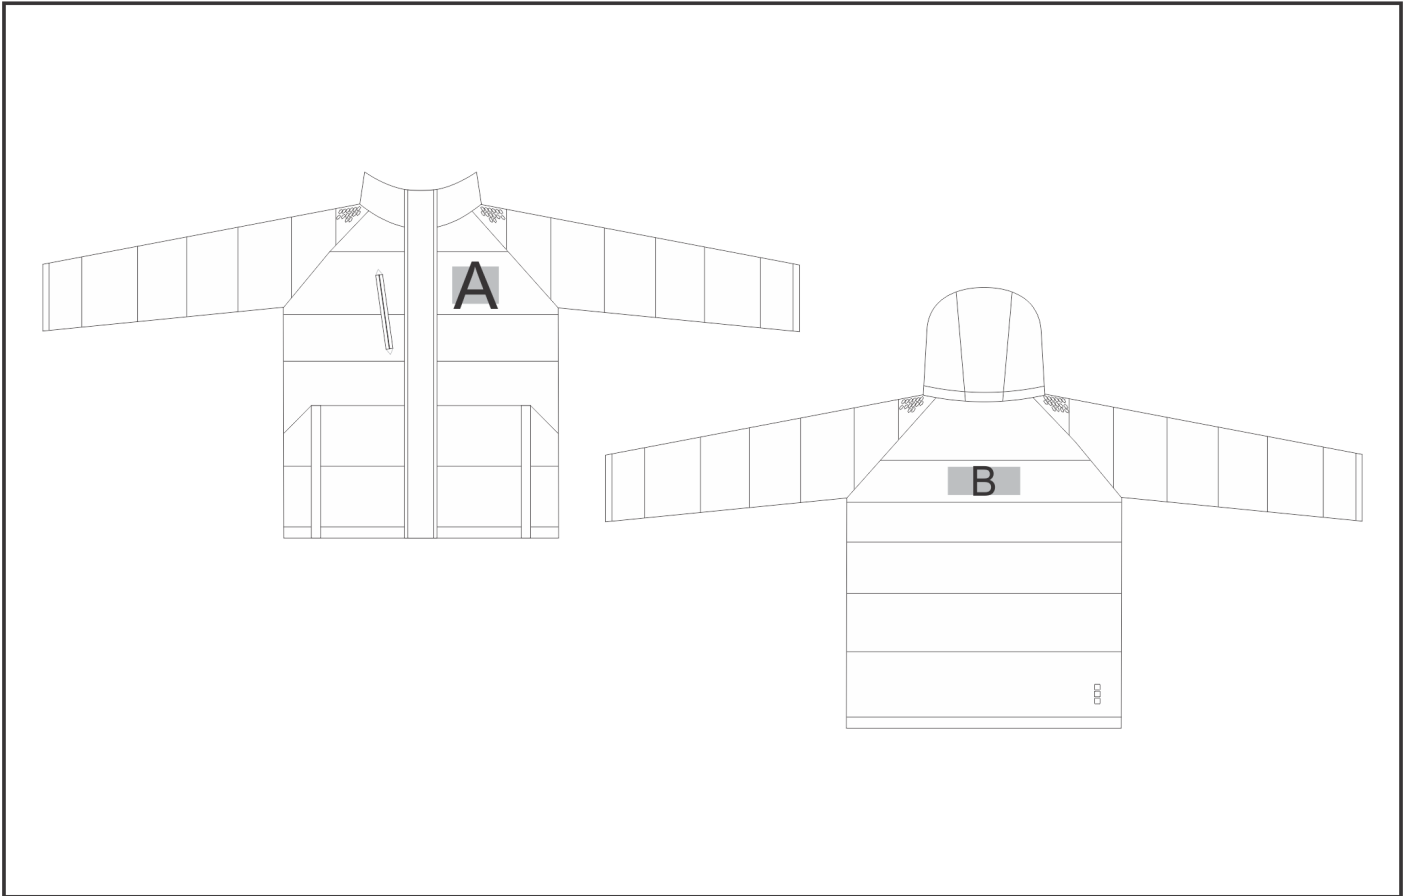

ELE-4028

Mens Balkan Insulated Jacket

Need to know:

- - Includes 1-Position Embroidery (setup fee applies)
- EMB/DTC inclusive parameters: Left/Right Chest or Back = 100mm x 100mm
- NB: Inclusive Branding is NOT applicable to Items marked as Reduced to Clear.
- Cannot guarantee a 100% straight branding on any clothing item with check or stripe detail.
- Please note that the panels on the garment are inconsistent from Small to XL.
- The left chest and the back will be branded in the closest panel to standard left chest and back yoke position.

Branding Options:

Position A

1. Embroidery (EM-CLOTHING)
N/A
Size: 90mm wide x 90mm high

Position B

1. Embroidery (EM-CLOTHING)
N/A
Size: 120mm wide x 70mm high