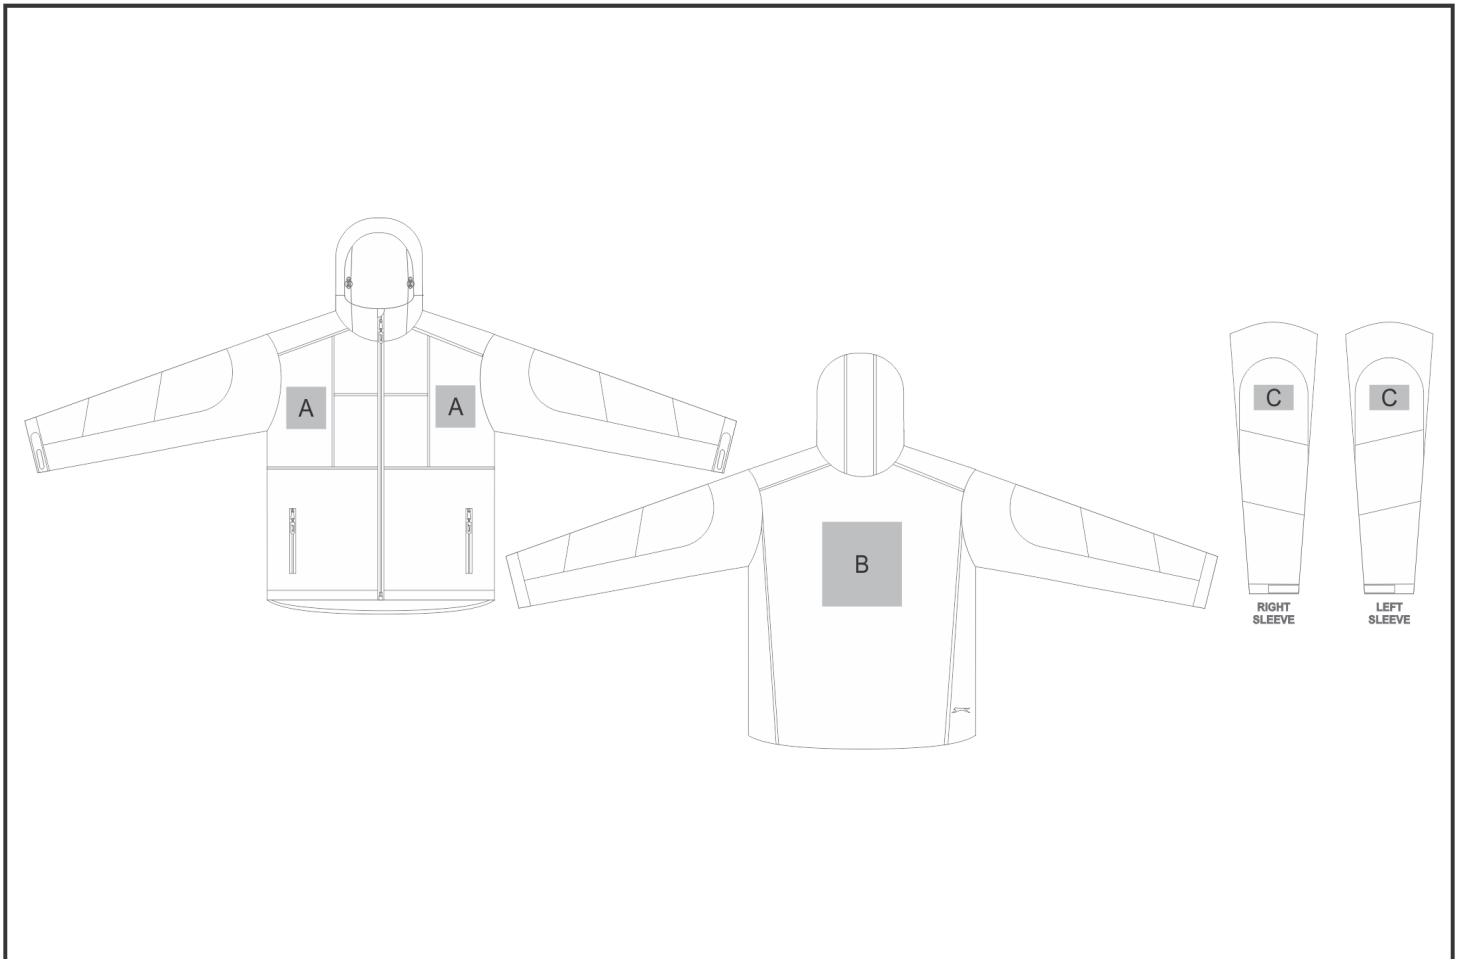

## Need to know:

- Includes 1-Position Embroidery (setup fees apply)
- **EMB Inclusive Parameters:** Left/Right Chest or Back = 100mm x 100mm
- No Laser on Black Items
- Laser colour: Tonal

## Branding Options:

Position	Branding Method (Branding Code)	No. of Colours	Dimension
A	Embroidery (EM-CLOTHING)	N/A	80mm wide x 40mm high
A	Laser Engraving (LG)	N/A	100mm wide x 80mm high
A	Digital Transfer Clothing A6 (DTC-A6)	Full Colour	100mm wide x 100mm high
A	Silicone (STP-A)	N/A	30mm wide x 30mm high
A	Silicone (STP-B)	N/A	50mm wide x 50mm high
A	Silicone (STP-C)	N/A	80mm wide x 80mm high

B	Embroidery (EM-CLOTHING)	N/A	200mm wide x 200mm high
B	Laser Engraving (LG)	N/A	200mm wide x 200mm high
B	Digital Transfer Clothing A6 (DTC-A6)	Full Colour	105mm wide x 148mm high
B	Digital Transfer Clothing A5 (DTC-A5)	Full Colour	200mm wide x 148mm high
B	Silicone (STP-A)	N/A	30mm wide x 30mm high
B	Silicone (STP-A)	N/A	30mm wide x 30mm high
B	Silicone (STP-B)	N/A	50mm wide x 50mm high
B	Silicone (STP-C)	N/A	80mm wide x 80mm high
B	Silicone (STP-D)	N/A	120mm wide x 40mm high

C	Embroidery (EM-CLOTHING)	N/A	80mm wide x 60mm high
C	Laser Engraving (LG)	N/A	100mm wide x 60mm high
C	Silicone (STP-B)	N/A	50mm wide x 50mm high