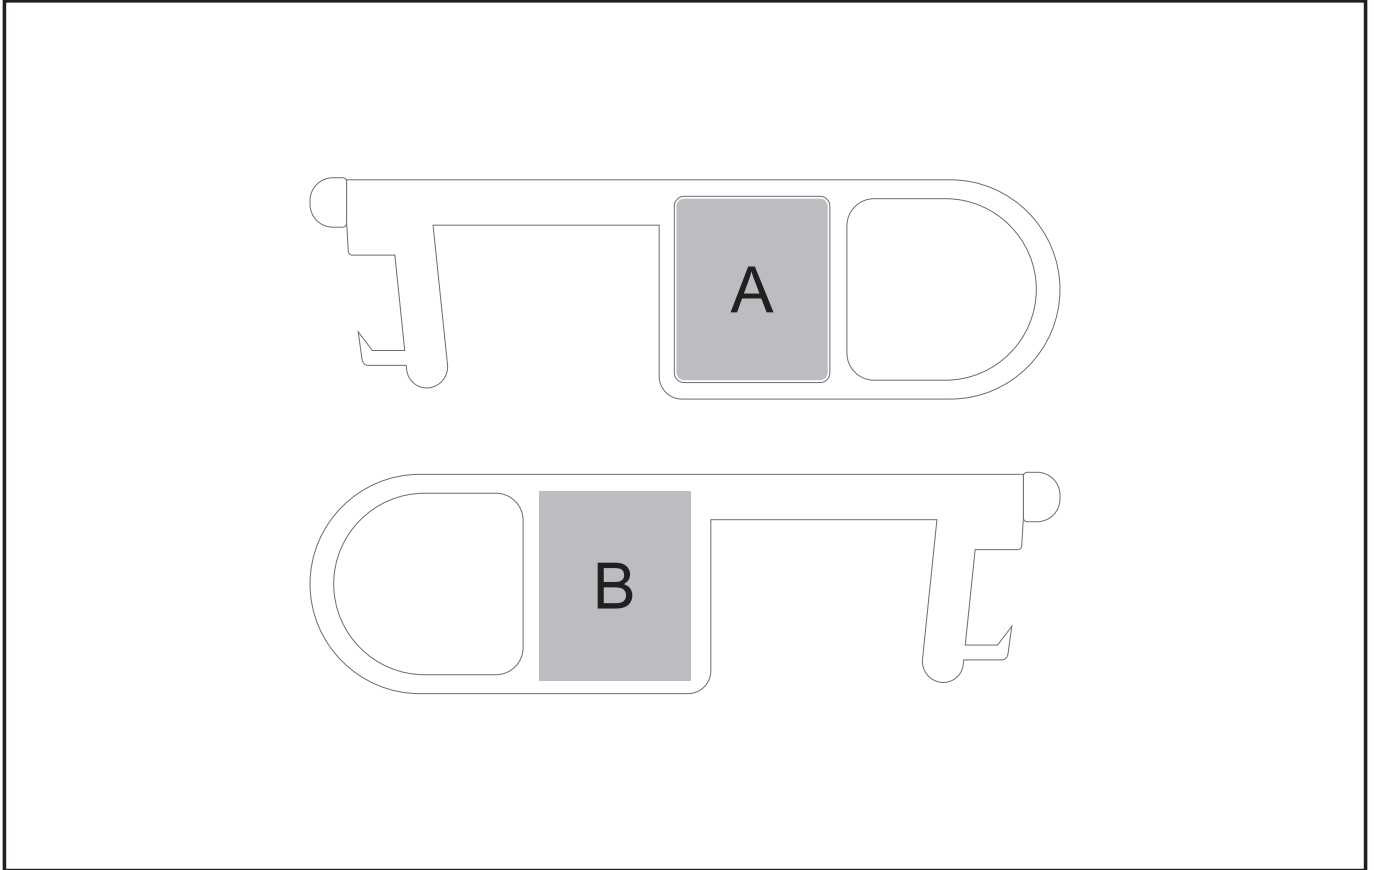

KH-7870

TRAYCE TOUCH-FREE STYLUS KEYHOLDER

Also available in

Check Logo24
guide and t's & c's

Need to know:

- Includes 1-Position Dome Sticker (setup fee applies)

Branding Options:

Position A

1. Dome Sticker (DB) - Full Colour
Size: 20mm wide x 24mm high

Position B

1. Laser Engraving (LA) - Brown
Size: 20mm wide x 20mm high