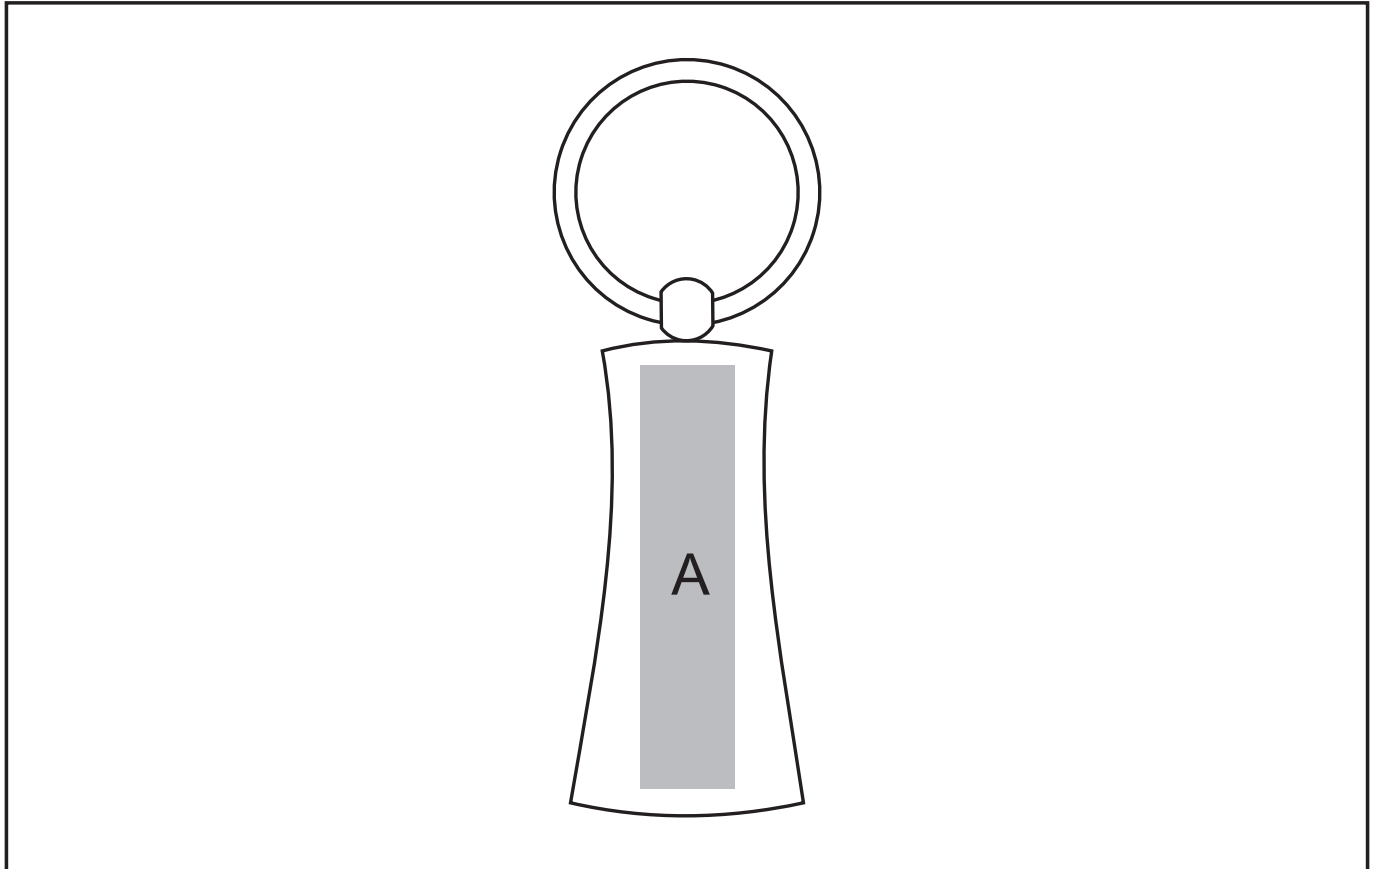

KH-805

Curvature Keyholder

Also available in

Check Logo24
guide and t's & c's

Need to know:

- Includes 1-Position Laser Engrave (setup fee applies)

Branding Options:

Position A

1. Laser Engrave (LB) - Brown
Size: 10mm wide x 40mm high
(Both sides)