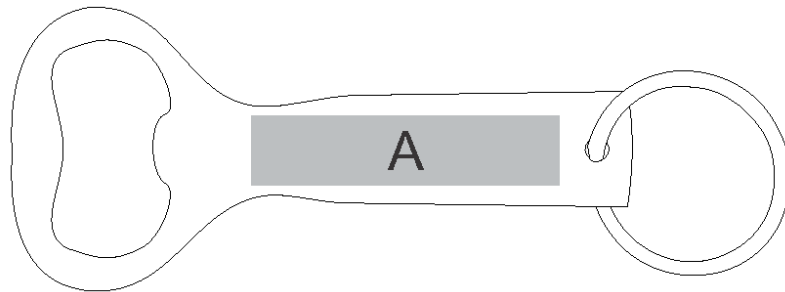

IDEA-2980

Altitude Boris Bottle Opener Keyholder

Also available in

Check Logo24
guide and t's & c's

Need to know:

- Includes 1-Position Laser Engraving OR Includes 1-Colour, 1-Position Pad Print (setup fee applies)
- Laser Colour: White

Branding Options:

Position A

1. Laser Engraving (LA)
N/A
Size: 40mm wide x 9mm high
2. Pad Printing (PC)
2 Colours
Size: 40mm wide x 9mm high