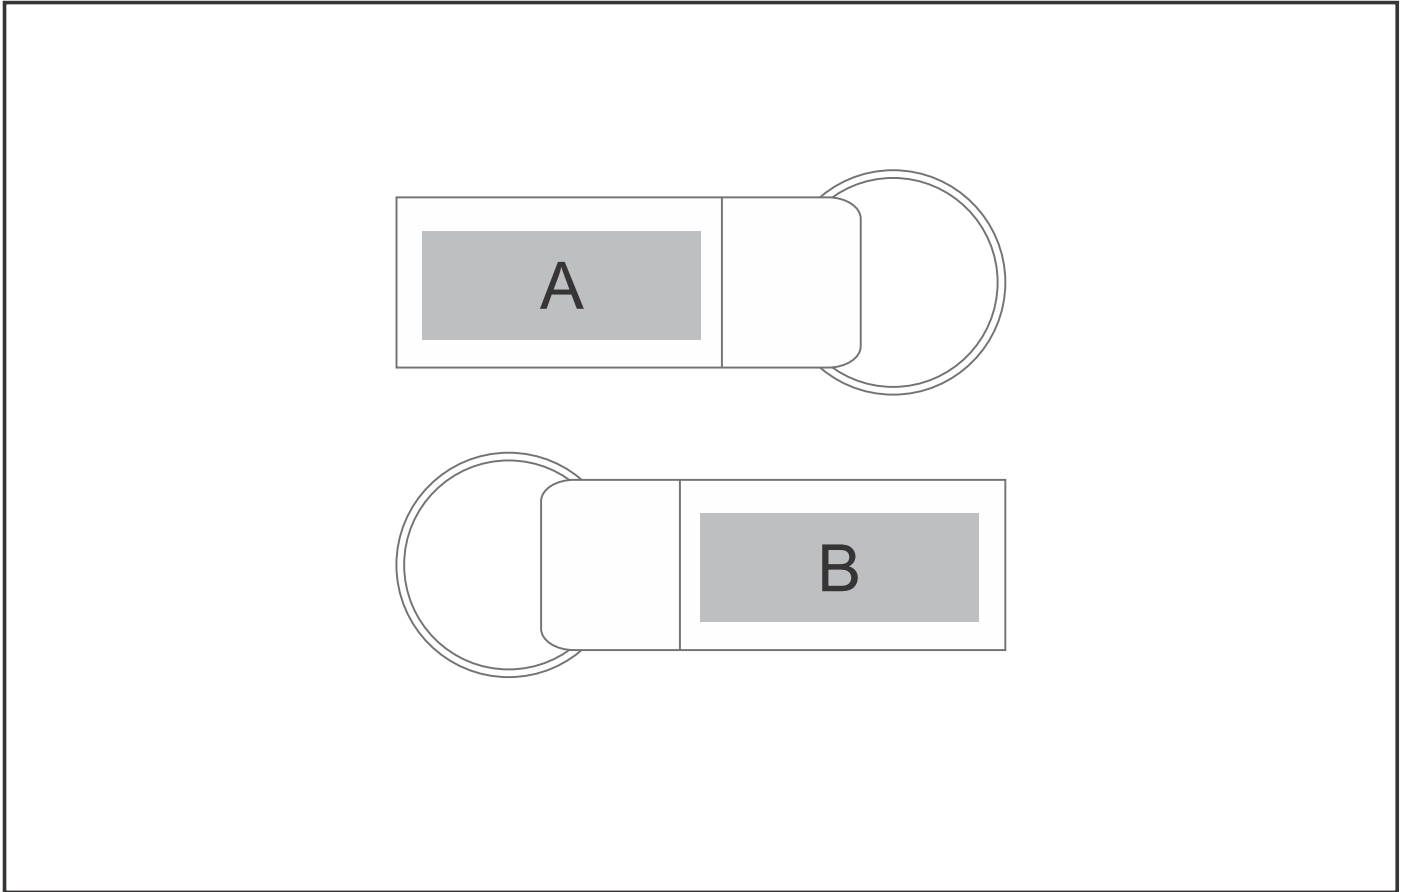

### Need to know:

- Includes 1-Position Laser Engrave (setup fee applies)
- Laser Colour: Brown

#### Position A

1. Laser Engraving (LA)  
N/A  
Size: 35mm wide x 14mm high

#### Position B

1. Laser Engraving (LA)  
N/A  
Size: 35mm wide x 14mm high