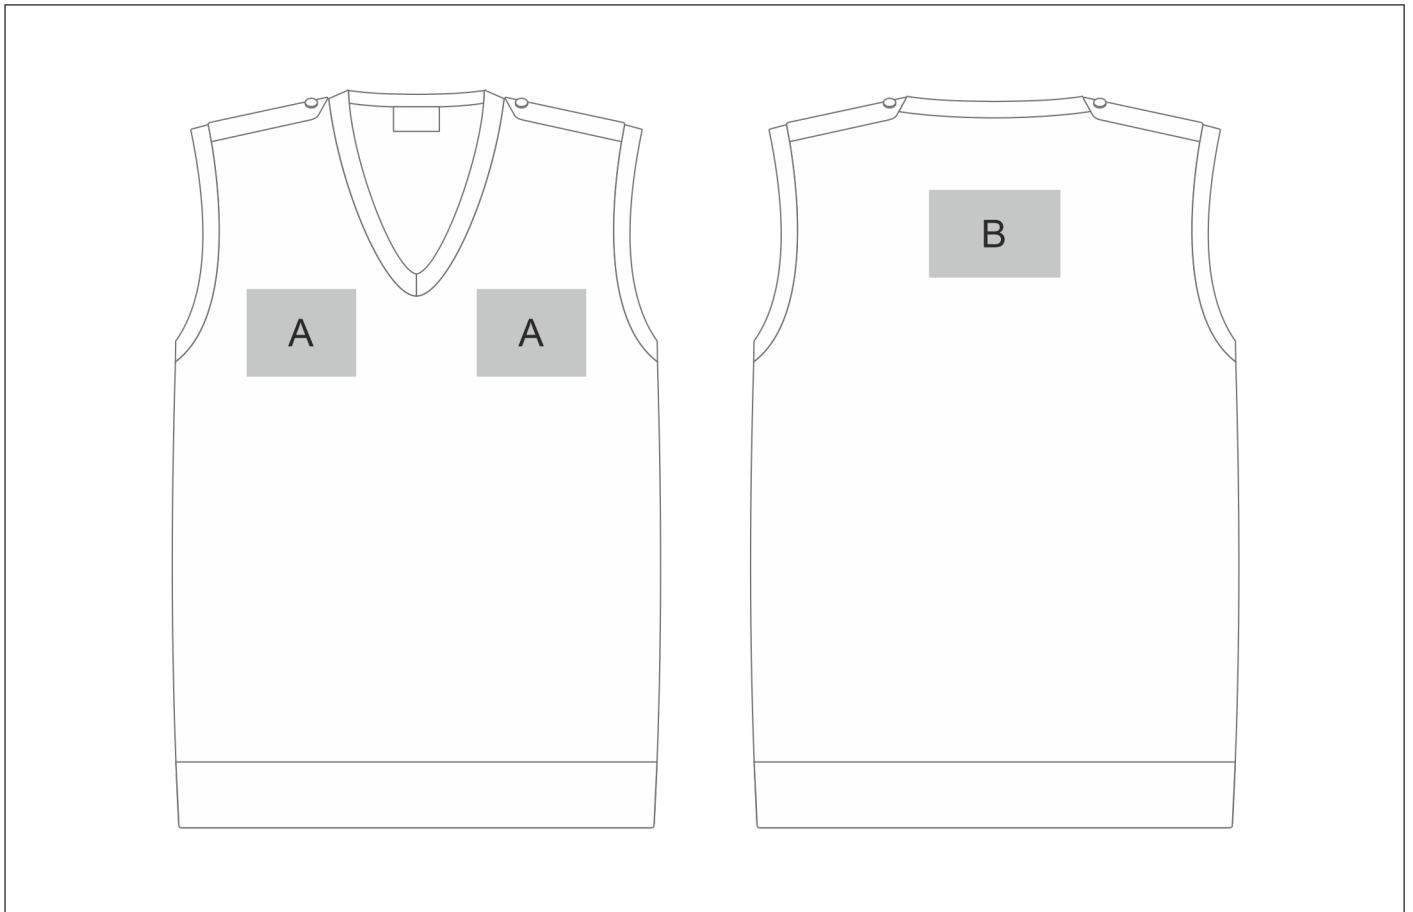

KZ-AL-2-F

Force Sleeveless Jersey

Need to know:

- Includes 1-Position Embroidery (setup fees apply)
- EMB Inclusive Parameters: Left/Right Chest or Back = 100mm x 100mm

Branding Options:

Position A

1. Embroidery (EM-CLOTHING)
N/A
Size: 100mm wide x 80mm high
2. Embroidery (EM-CLOTHING)
N/A
Size: 150mm wide x 100mm high