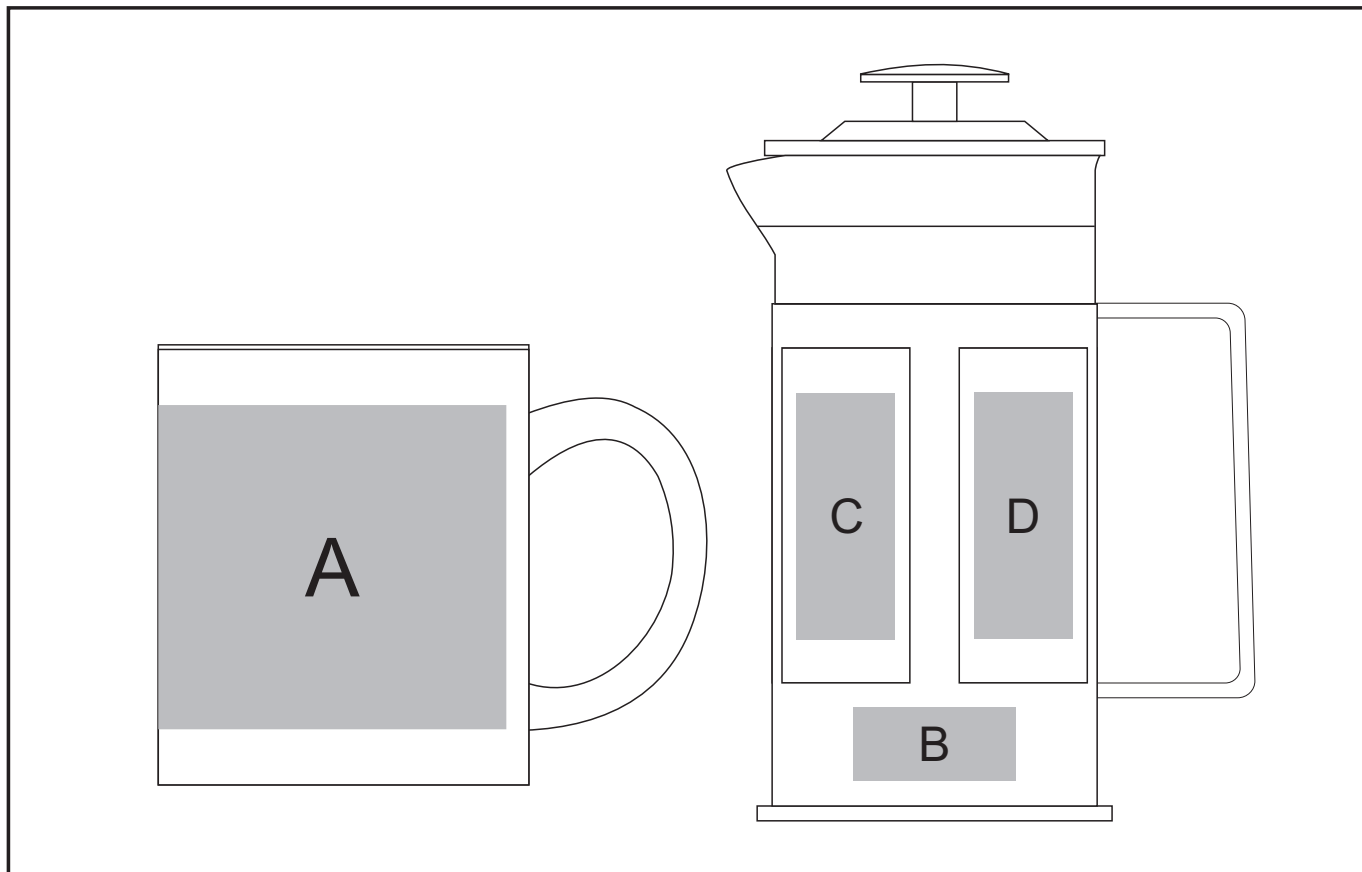

GIFTSET-7445

Café Omega Coffee Set

Need to know:

- Includes 1-Colour, 1-Position Screen Wrap on Mug (setup fee applies)

Branding Options:

Position A

1. Pad Print (PB) - 2 to 4 colours
Size: 33mm wide x 60mm high
2. Screen Wrap (SW) - 1 colour
Size: 140mm wide x 60mm high
3. Laser Engrave (LB) - White
Size: 33mm wide x 75mm high

Position B

1. Pad Print (PB) - 4 colours
Size: 33mm wide x 15mm high

Position C, D

1. Pad Print (PC) - 4 colours or imitation sandblast effect
Size: 30mm wide x 50mm high