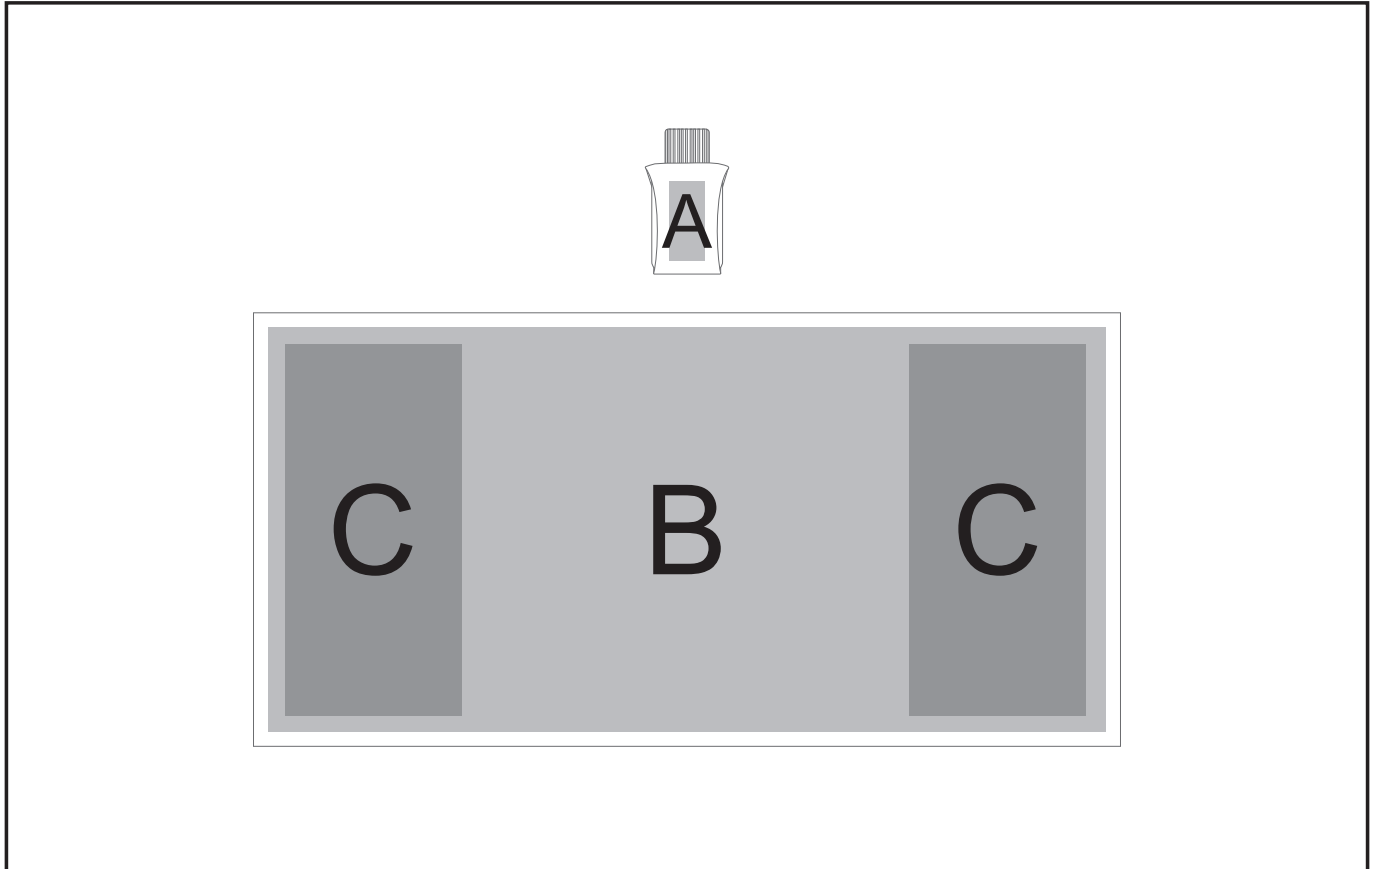

GIFTSET-7646

Iserre Wellness Pack

Need to know:

- Includes 1-Colour, 1-Position Screen Print on Keyholder (setup fees applies).
- Includes 1-Colour, 1-Position Screen Print **OR** 1-Position Sublimation on Bandana (setup fees apply).
- **DDT: No Solid Backgrounds.**
- **DDT: Fine Detail & Text may peel of when items is stretched.**
- **SUB: Only 1 Colour Black can be printed. Navy & Black items Cannot be Branded.**

Branding Options:

Position A

1. Screen Print (SA) - 1 Colour
  Size: 20mm wide x 30mm high
2. Digital Transfer (DDT) - Full Colour
  Size: 15mm wide x 45mm high

Position B

1. Sublimation (SUB-C) - 1 Colour
  Size: 225mm wide x 470mm high
2. Screen Print (SA) - 1 Colour
  Size: 200mm wide x 400mm high

Position C

1. Digital Transfer (DDT) - Full Colour
  Size: 210mm wide x 110mm high