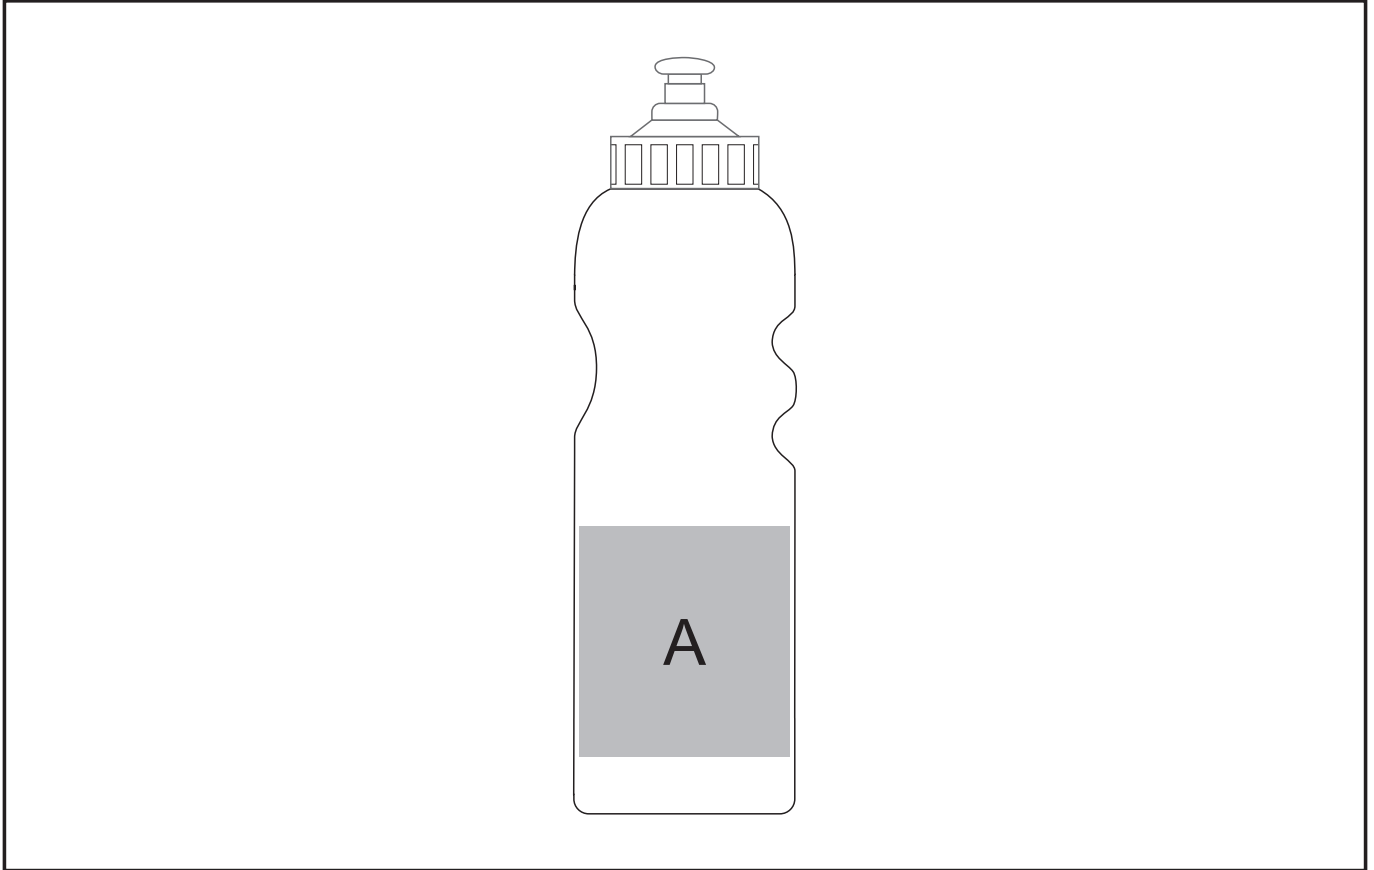

GF-AM-642-B

Helix Water Bottle

Need to know:

- Includes 1-Colour, 1-Position Screen Wrap (setup fee applies)
- **Texture of the item will affect the print, especially fine detail.**

Branding Options:

Position A

1. Screen Wrap (SW) - 1 colour
Size: 90mm wide x 70mm high
2. Pad Print (PC) - 2 to 4 colours
Size: 33mm wide x 60mm high