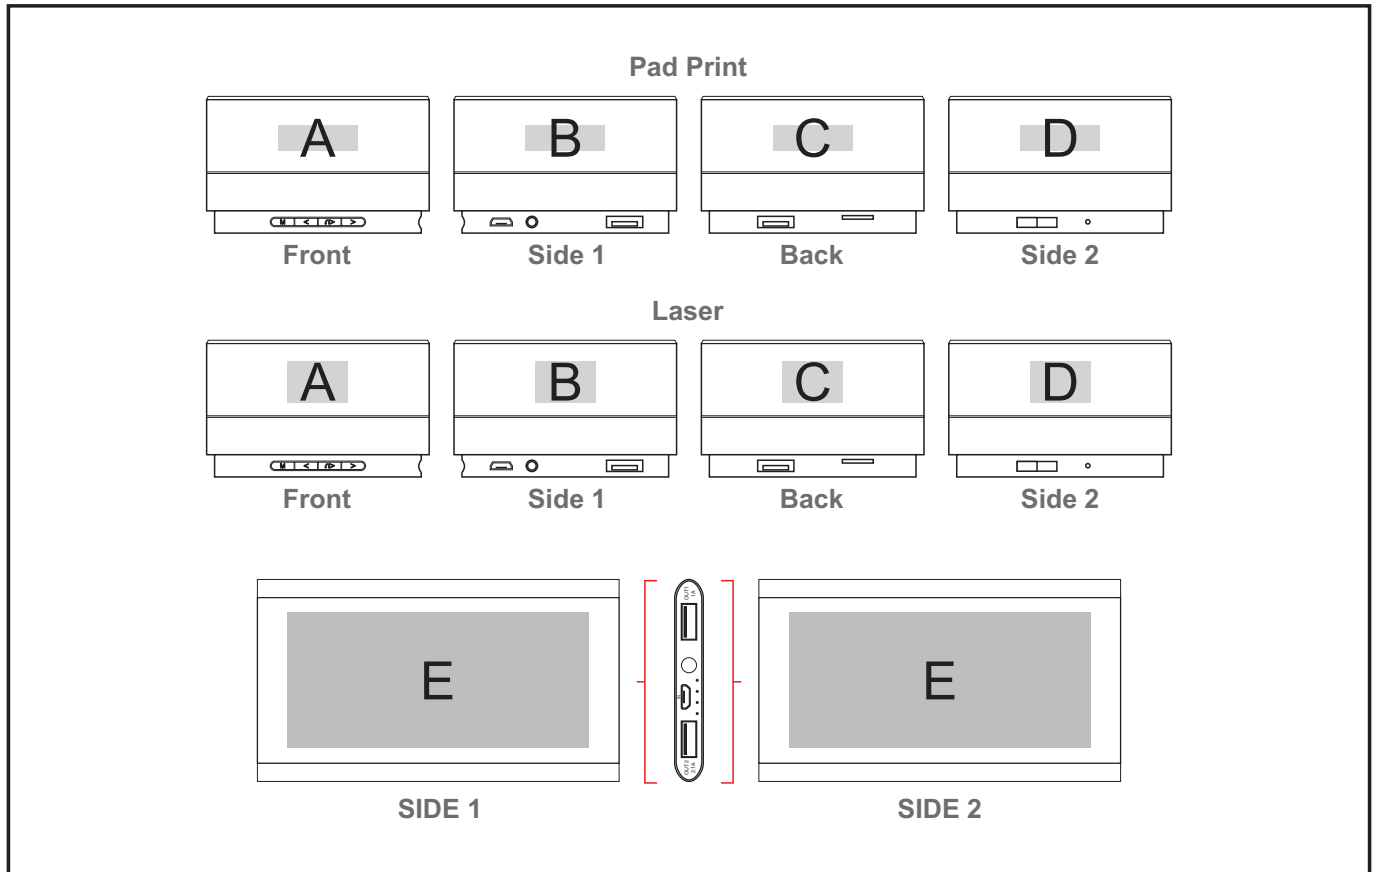

GF-AM-835-B

Odeon Stilo Executive Gift Set

Need to know:

- Includes 1-Colour, 1-Position Pad Print on Speaker **AND** 1-Position Laser Engrave **OR** 1-Colour, 1-Position Screen Print **OR** 1-Position Direct Print on Powerbank (setup fees apply).
- **POS E:** Texture will affect pad print.

Branding Options:

Position A,B,C,D

1. Pad Print (PA) 2 - 4 colour
Size: 25mm wide x 8mm high
2. Laser Engraving (LA) White
Size: 19mm wide x 13mm high

Position E

1. Pad Print (PC) - 2 to 4 colours
Size: 60mm wide x 40mm high
2. Screen Print (SC) - 1 colour
Size: 100mm wide x 45mm high
3. Laser Engrave (LB) - White
Size: 100mm wide x 45mm high
4. Direct Print (DP-B) - Full Colour
Size: 100mm wide x 50mm high