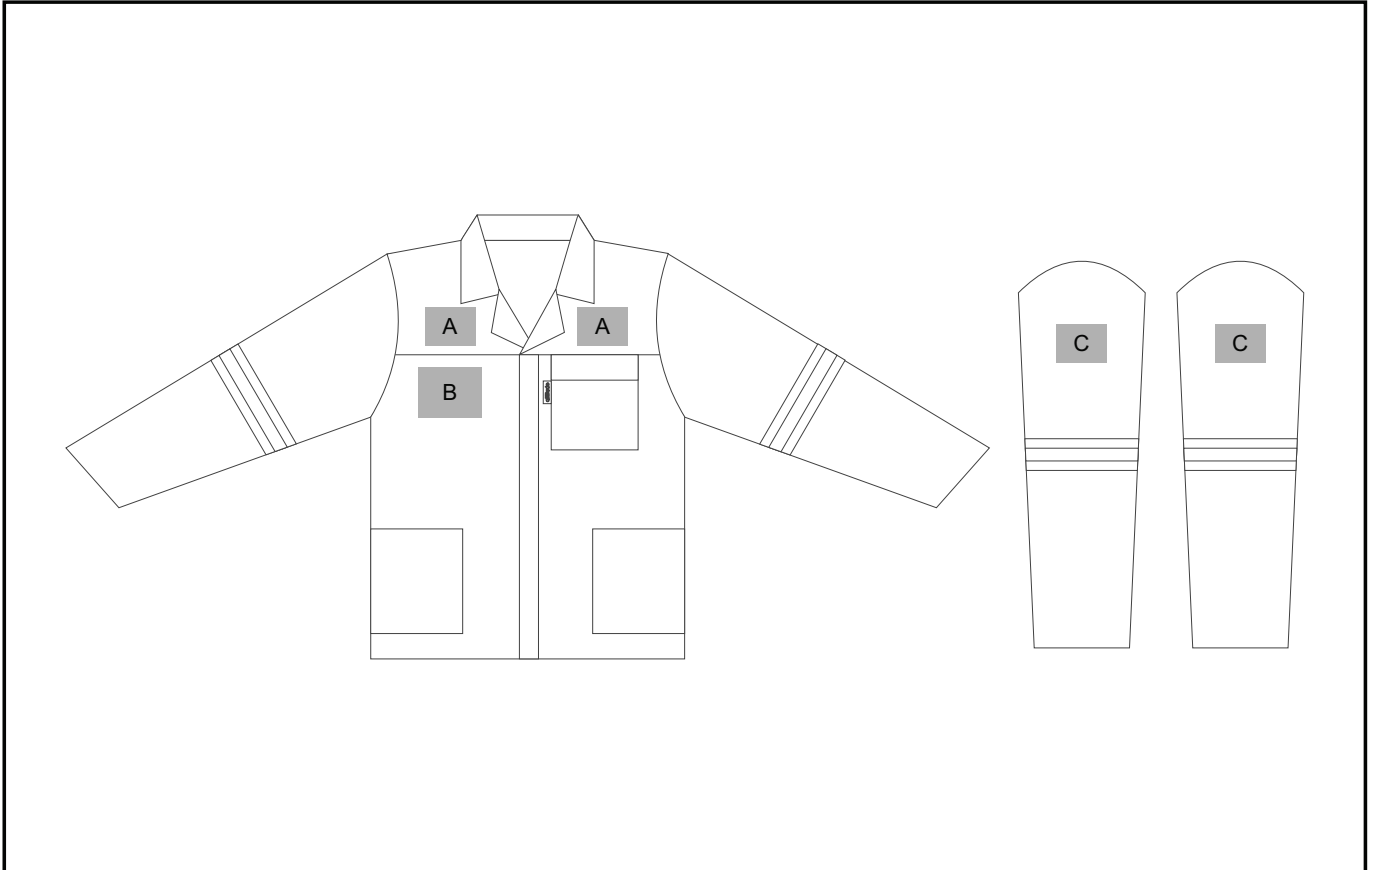

ALT-11034

TECHNICIAN 100% COTTON CONTI SUIT REFLECTIVE ARMS, LEGS & BACK - ORANGE TAPE

Need to know:

- N/A

Branding Options:

Position A

1. Screen Print (SA) - 1 colour
Size: 70mm wide x 30mm high
2. Embroidery (EMB) - 9 colours
Size: 80mm wide x 60mm high

Position B

1. Screen Print (SA) - 1 colour
Size: 100mm wide x 80mm high
2. Embroidery (EMB) - 9 colours
Size: 80mm wide x 60mm high

Position C

1. Screen Print (SA) - 2 colour
Size: 60mm wide x 60mm high
2. Embroidery (EMB) - 9 colours
Size: 80mm wide x 60mm high