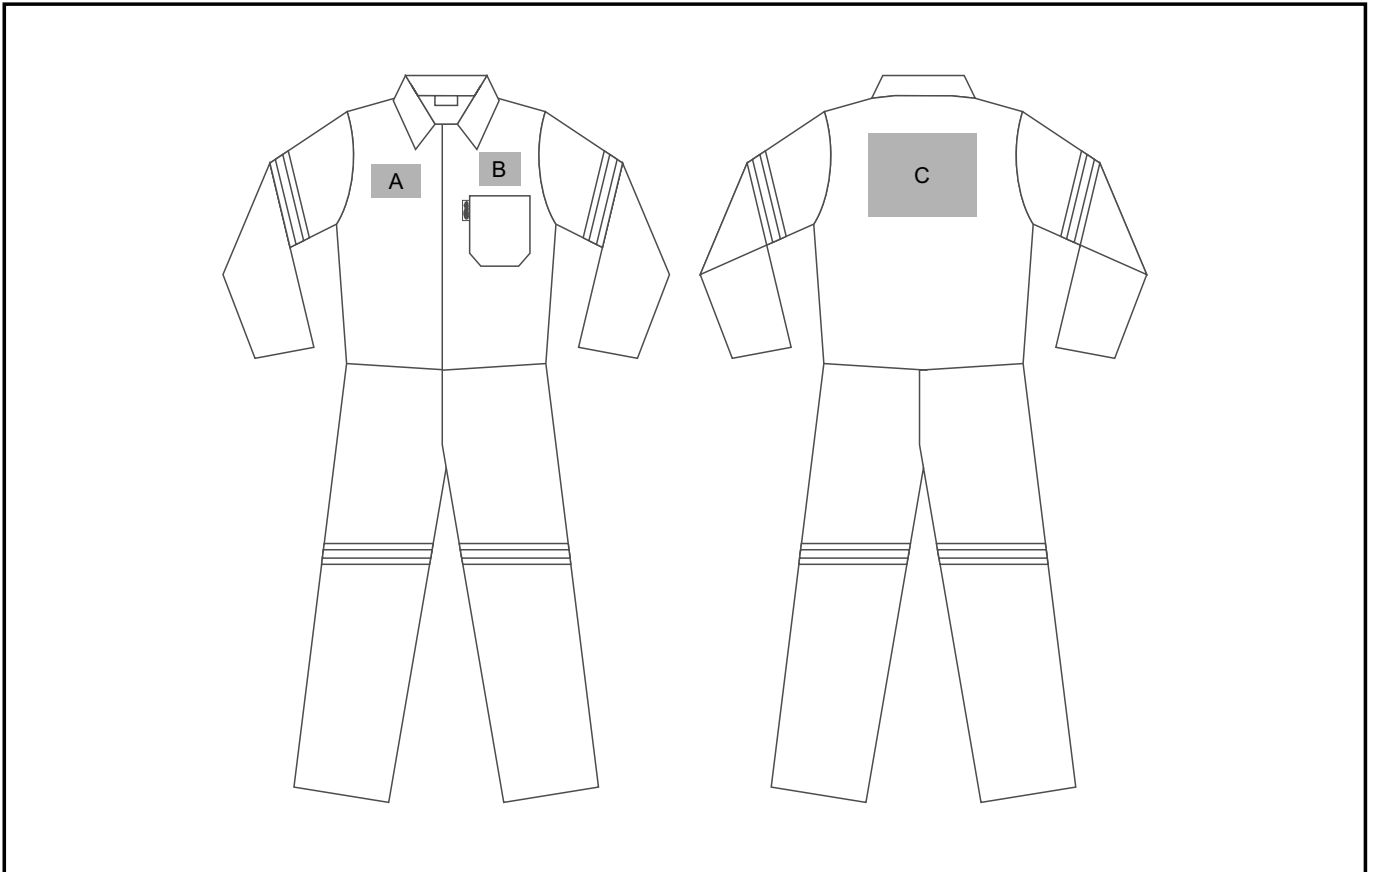

ALT-11081

SAFETY POLYCOTTON BOILER SUIT REFLECTIVE ARMS & LEGS

Need to know:

- N/A

Branding Options:

Position A

1. Screen Print (SB) - 1 colour
Size: 120mm wide x 30mm high
2. Embroidery (EMB) - 9 colours
Size: 100mm wide x 80mm high

Position B

1. Screen Print (SB) - 1 colour
Size: 100mm wide x 30mm high
2. Embroidery (EMB) - 9 colours
Size: 100mm wide x 80mm high

Position C

1. Screen Print (SB) - 6 colour
Size: 260mm wide x 200mm high
2. Embroidery (EMB) - 9 colours
Size: 200mm wide x 200mm high