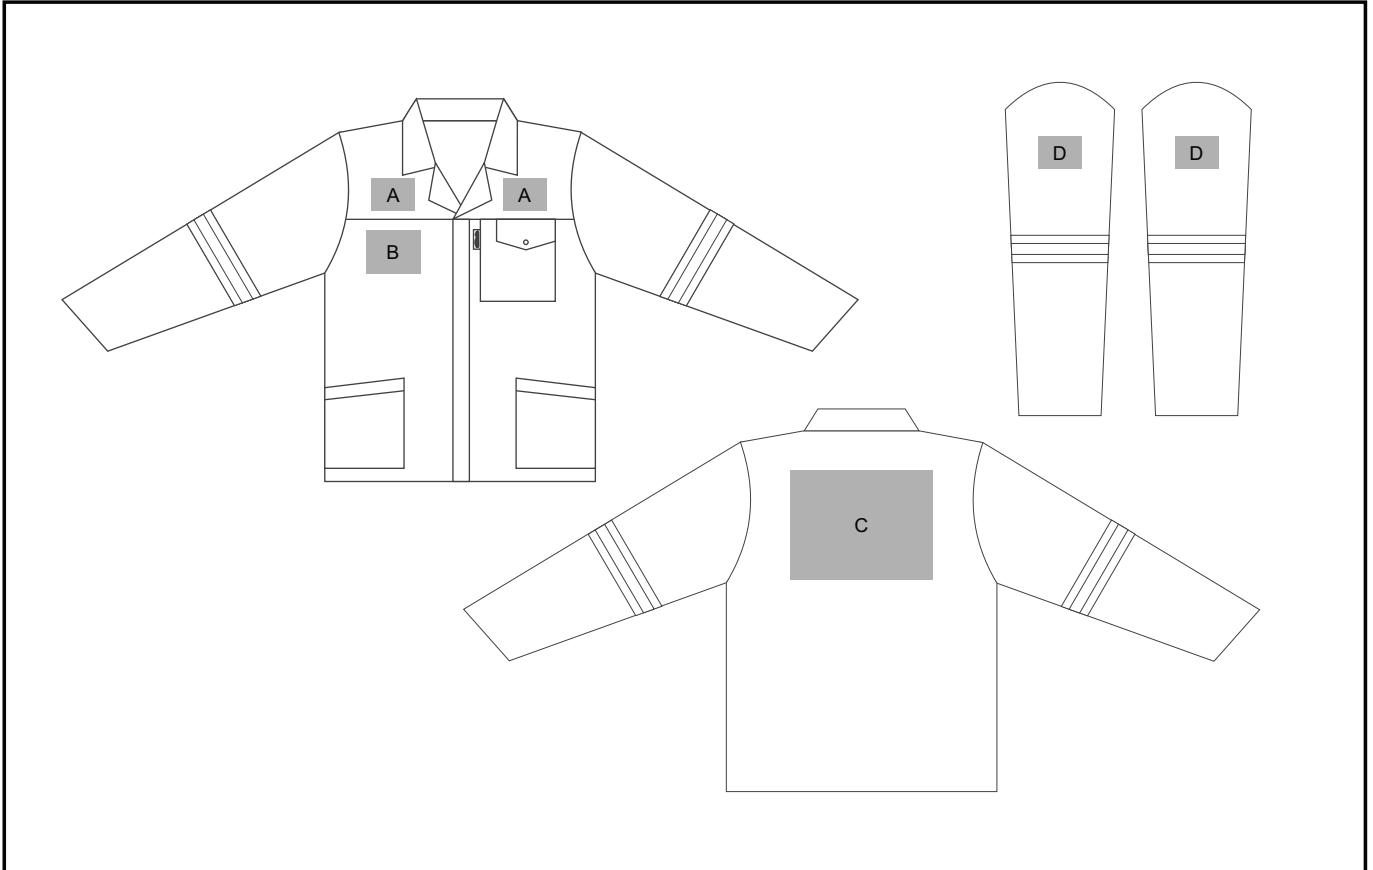

ALT-11111

SITE PREMIUM POLYCOTTON JACKET REFLECTIVE ARMS - YELLOW TAPE

Need to know:

- N/A

Branding Options:

Position A

1. Screen Print (SA) - 1 colour
Size: 70mm wide x 30mm high

2. Embroidery (EMB) - 9 colours
Size: 100mm wide x 60mm high

Position B

1. Screen Print (SA) - 6 colour
Size: 220mm wide x 200mm high

2. Embroidery (EMB) - 9 colours
Size: 200mm wide x 200mm high

Position C

1. Screen Print (SA) - 1 colour
Size: 100mm wide x 30mm high

2. Embroidery (EMB) - 9 colours
Size: 100mm wide x 60mm high

Position D

1. Screen Print (SA) - 2 colour
Size: 60mm wide x 60mm high

2. Embroidery (EMB) - 9 colours
Size: 80mm wide x 60mm high