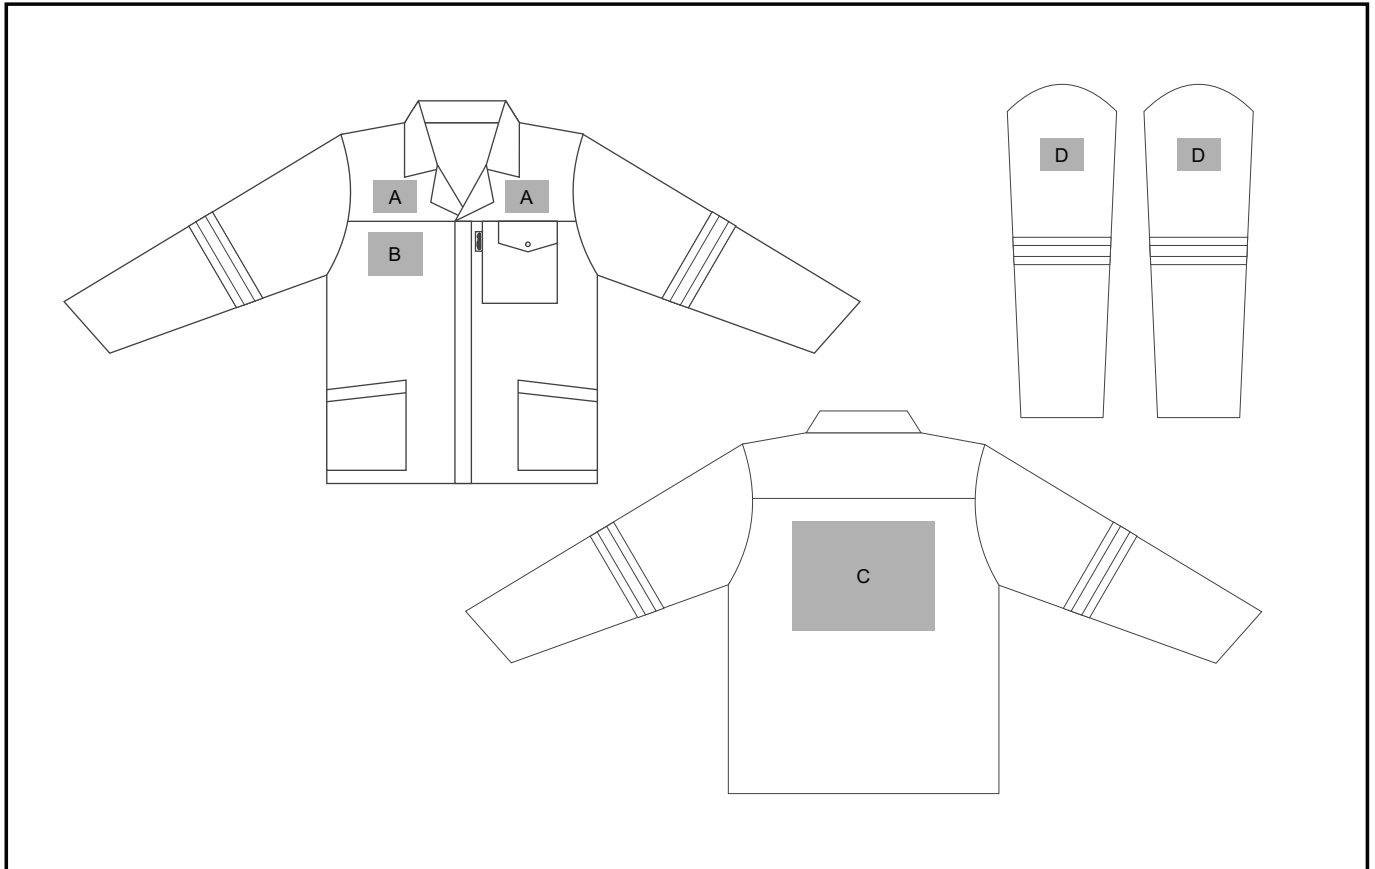

ALT-11121

SITE PREMIUM TWO-TONE POLYCOTTON JACKET REFLECTIVE ARMS - YELLOW TAPE

Need to know:

- N/A

Branding Options:

Position A

1. Screen Print (SA) - 1 colour
Size: 70mm wide x 30mm high
2. Embroidery (EMB) - 9 colours
Size: 100mm wide x 60mm high

Position B

1. Screen Print (SA) - 6 colour
Size: 220mm wide x 200mm high
2. Embroidery (EMB) - 9 colours
Size: 200mm wide x 200mm high

Position C

1. Screen Print (SA) - 1 colour
Size: 100mm wide x 30mm high
2. Embroidery (EMB) - 9 colours
Size: 100mm wide x 60mm high

Position D

1. Screen Print (SA) - 2 colour
Size: 60mm wide x 60mm high
2. Embroidery (EMB) - 9 colours
Size: 80mm wide x 60mm high