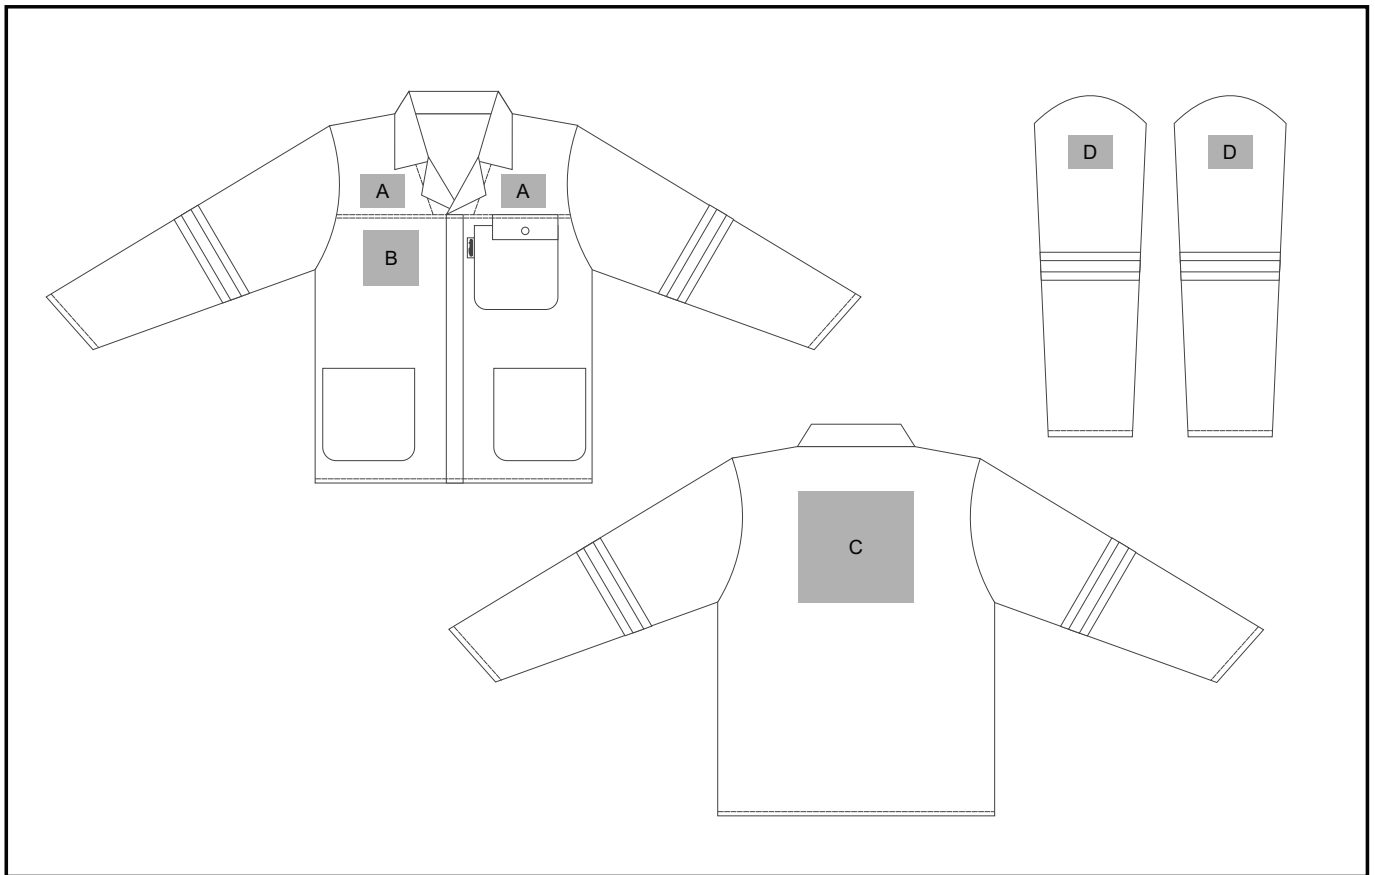

# ALT-11162

CAST PREMIUM 100% COTTON DENIM JACKET REFLECTIVE ARMS - ORANGE TAPE

### **Position A**

1. Screen Print (SB) - 1 colour  
Size: 70mm wide x 30mm high
2. Embroidery (EMB) - 9 colours  
Size: 80mm wide x 60mm high

### **Position C**

1. Screen Print (SB) - 6 colour  
Size: 220mm wide x 200mm high
2. Embroidery (EMB) - 9 colours  
Size: 200mm wide x 200mm high

### **Position D**

1. Screen Print (SB) - 2 colour  
Size: 60mm wide x 60mm high
2. Embroidery (EMB) - 9 colours  
Size: 60mm wide x 80mm high