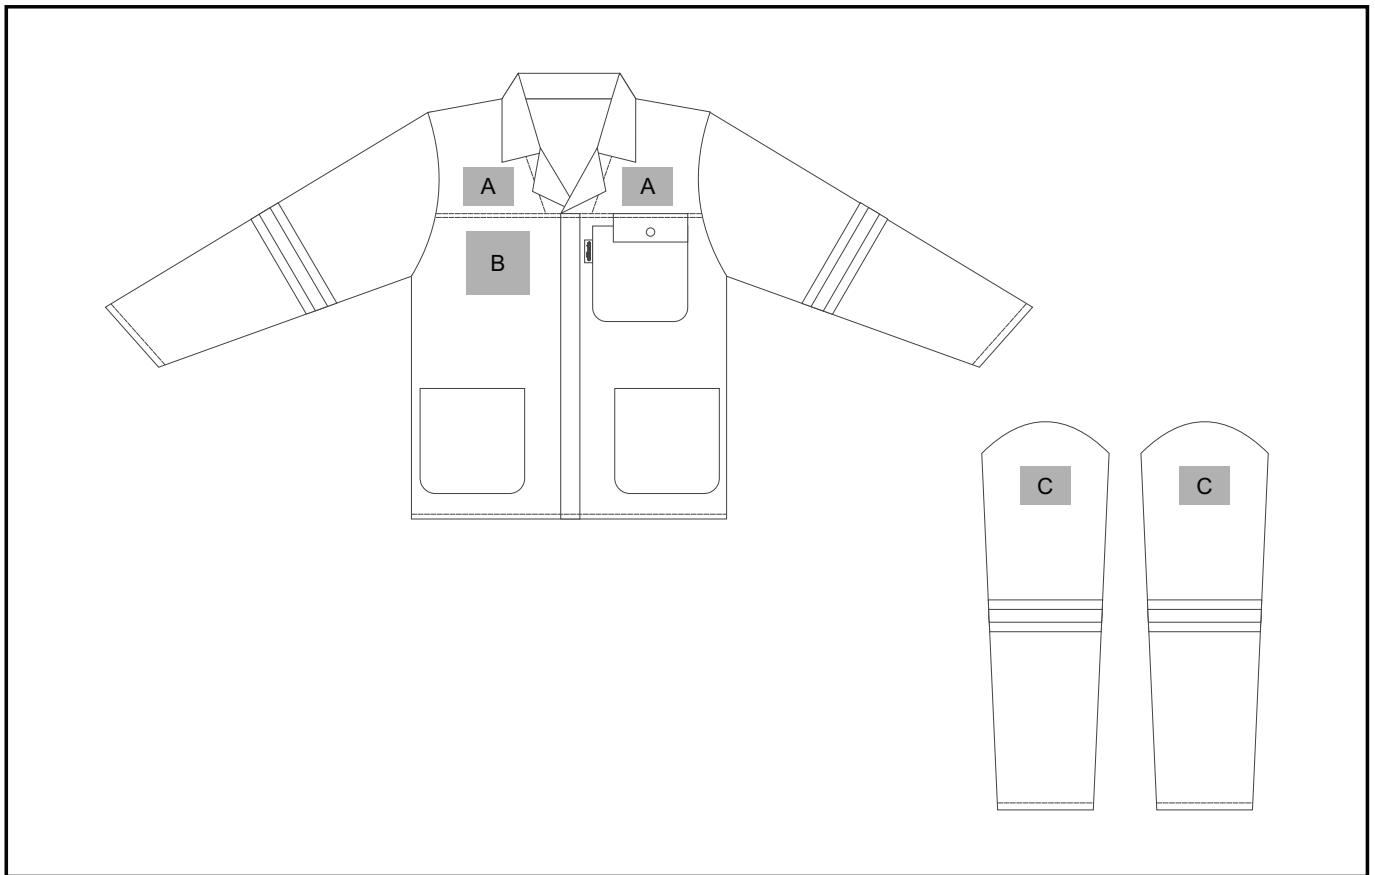

ALT-11164

CAST PREMIUM 100% COTTON DENIM JACKET REFLECTIVE ARMS & BACK - ORANGE TAPE

Need to know:

- N/A

Branding Options:

Position A

1. Screen Print (SB) - 1 colour
Size: 70mm wide x 30mm high
2. Embroidery (EMB) - 9 colours
Size: 80mm wide x 60mm high

Position B

1. Screen Print (SB) - 1 colour
Size: 100mm wide x 80mm high
2. Embroidery (EMB) - 9 colours
Size: 100mm wide x 100mm high

Position C

1. Screen Print (SB) - 2 colour
Size: 60mm wide x 60mm high
2. Embroidery (EMB) - 9 colours
Size: 60mm wide x 80mm high