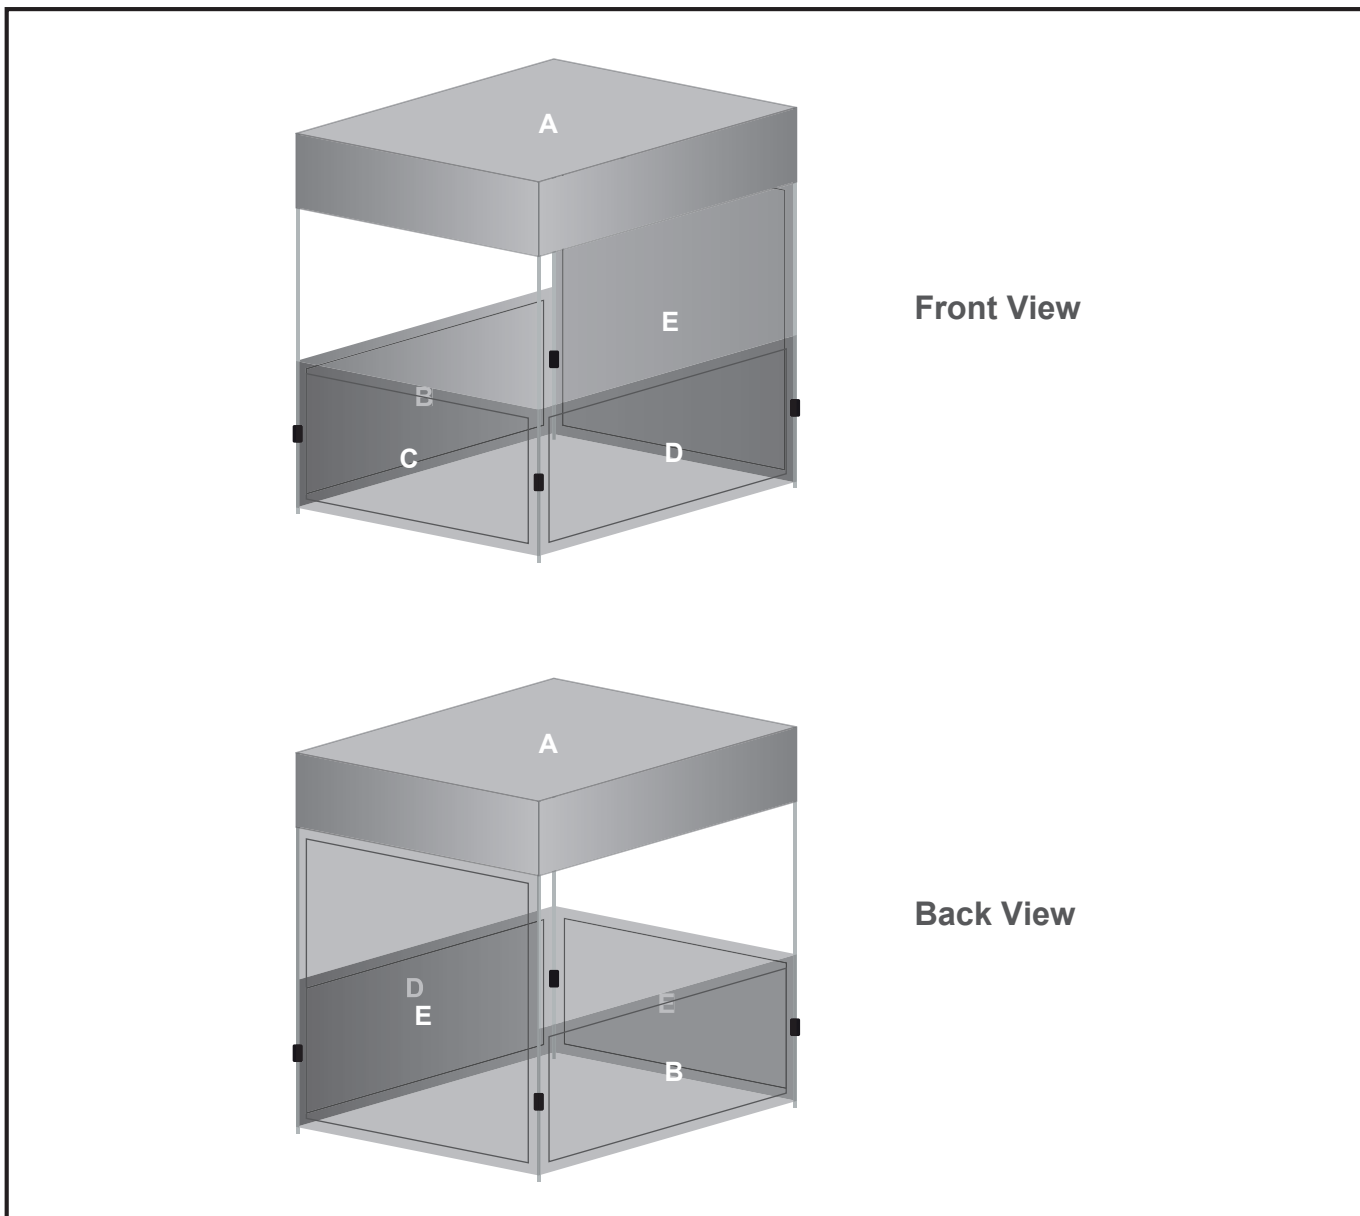

DISPLAY-2006

Ovation Gazebo 1x1m Kiosk - 3 Half walls - 1 Full wall

Need to know:

- Roof and walls can be printed on one side only. Printed walls can be setup to face inwards or outwards. Please see template for detailed placement.
- Acceptable file types for artwork: .pdf - minimum 100dpi at 100% - 200dpi at 50% - 400dpi at 25%
- Convert all text to curves / paths

All artwork must be created in CMYK and ALL PANTONE COLOURS must be included as a PANTONE SOLID COATED SPOT within the print file supplied. Please note failing this will result in no colour matching taking place. Please also note due to the limited colour gamut of various digital CMYK Print methods not all Pantone colours can be achieved, we endeavour to match as close as possible and colour variation will take place on different materials like PVC versus Fabric. Florescent and Metallic Pantones cannot be matched. Only a tonal representation thereof can be achieved.

Branding Options:

Position: A - Roof

Size: 1727mm wide x 1727mm high

Position: B - C - D - Half walls

Size: 1071mm wide x 1081mm high

Position: E - Full wall

Size: 1071mm wide x 2060mm high