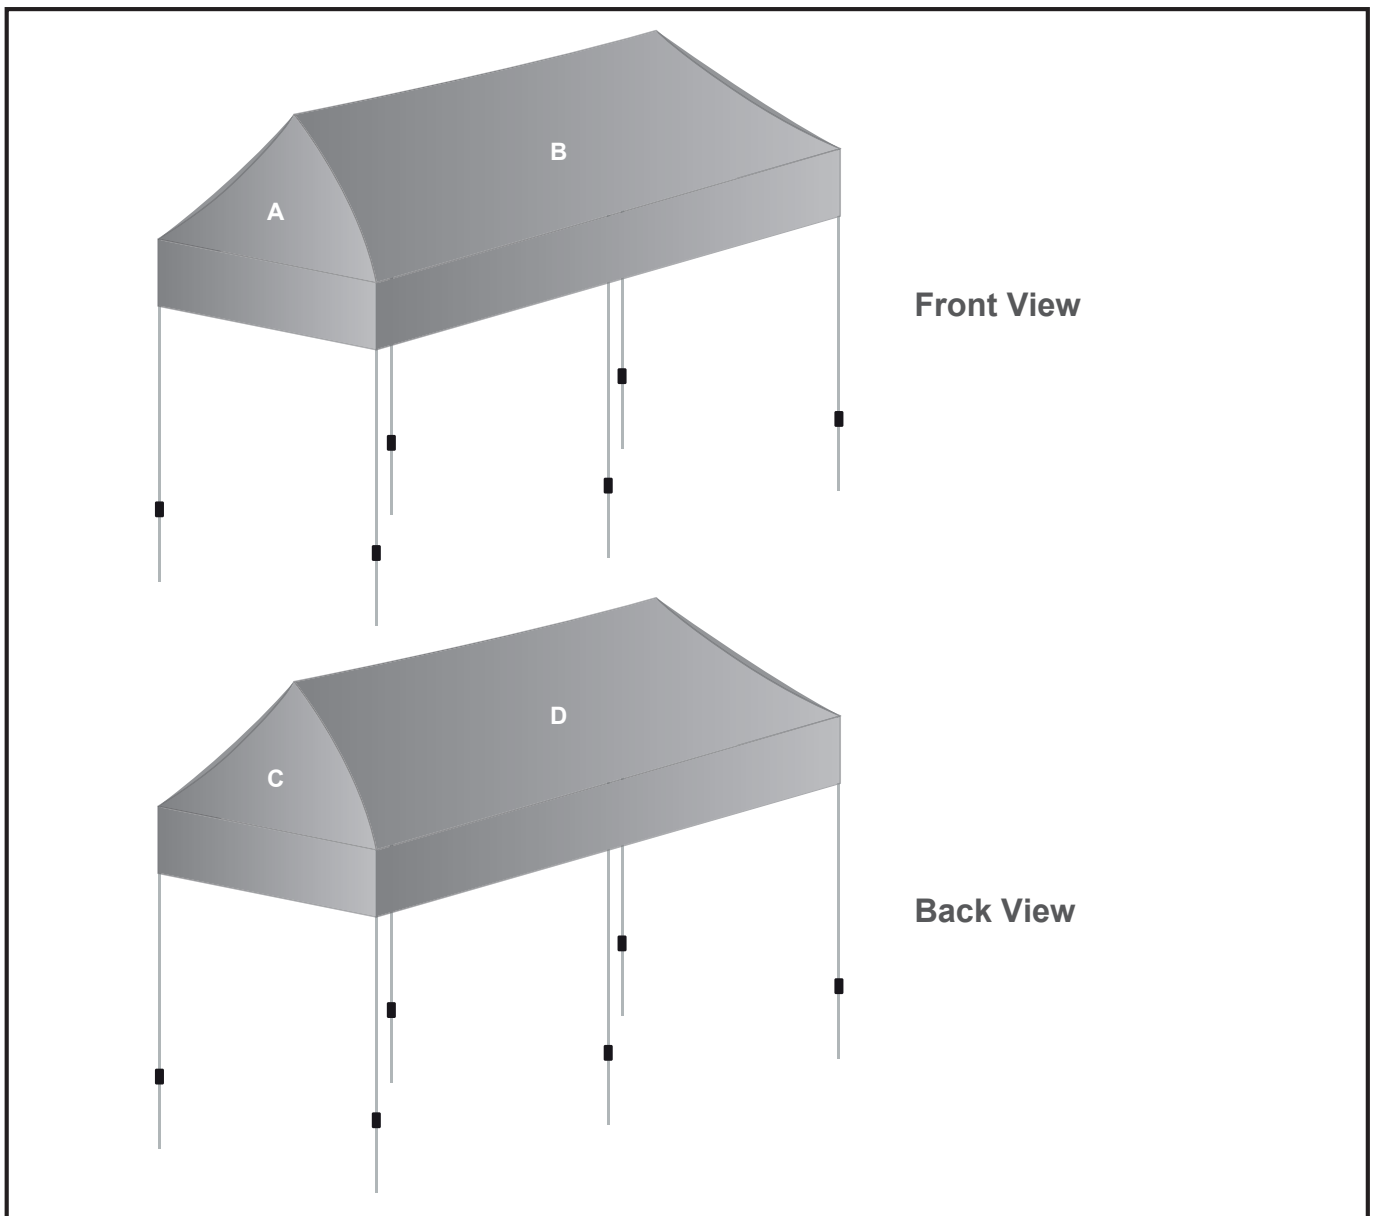

DISPLAY-2010

Ovation Gazebo 6x3m

Need to know:

- Roof can be printed on one side only.
Please see template for detailed placement.
- Acceptable file types for artwork: .pdf - minimum 100dpi at 100% - 200dpi at 50% - 400dpi at 25%
- Convert all text to curves / paths

Branding Options:

Position: A - C - Roof SS
Size: 3100mm wide x 2320mm high

Position: B - D - Roof LS
Size: 6160mm wide x 2320mm high