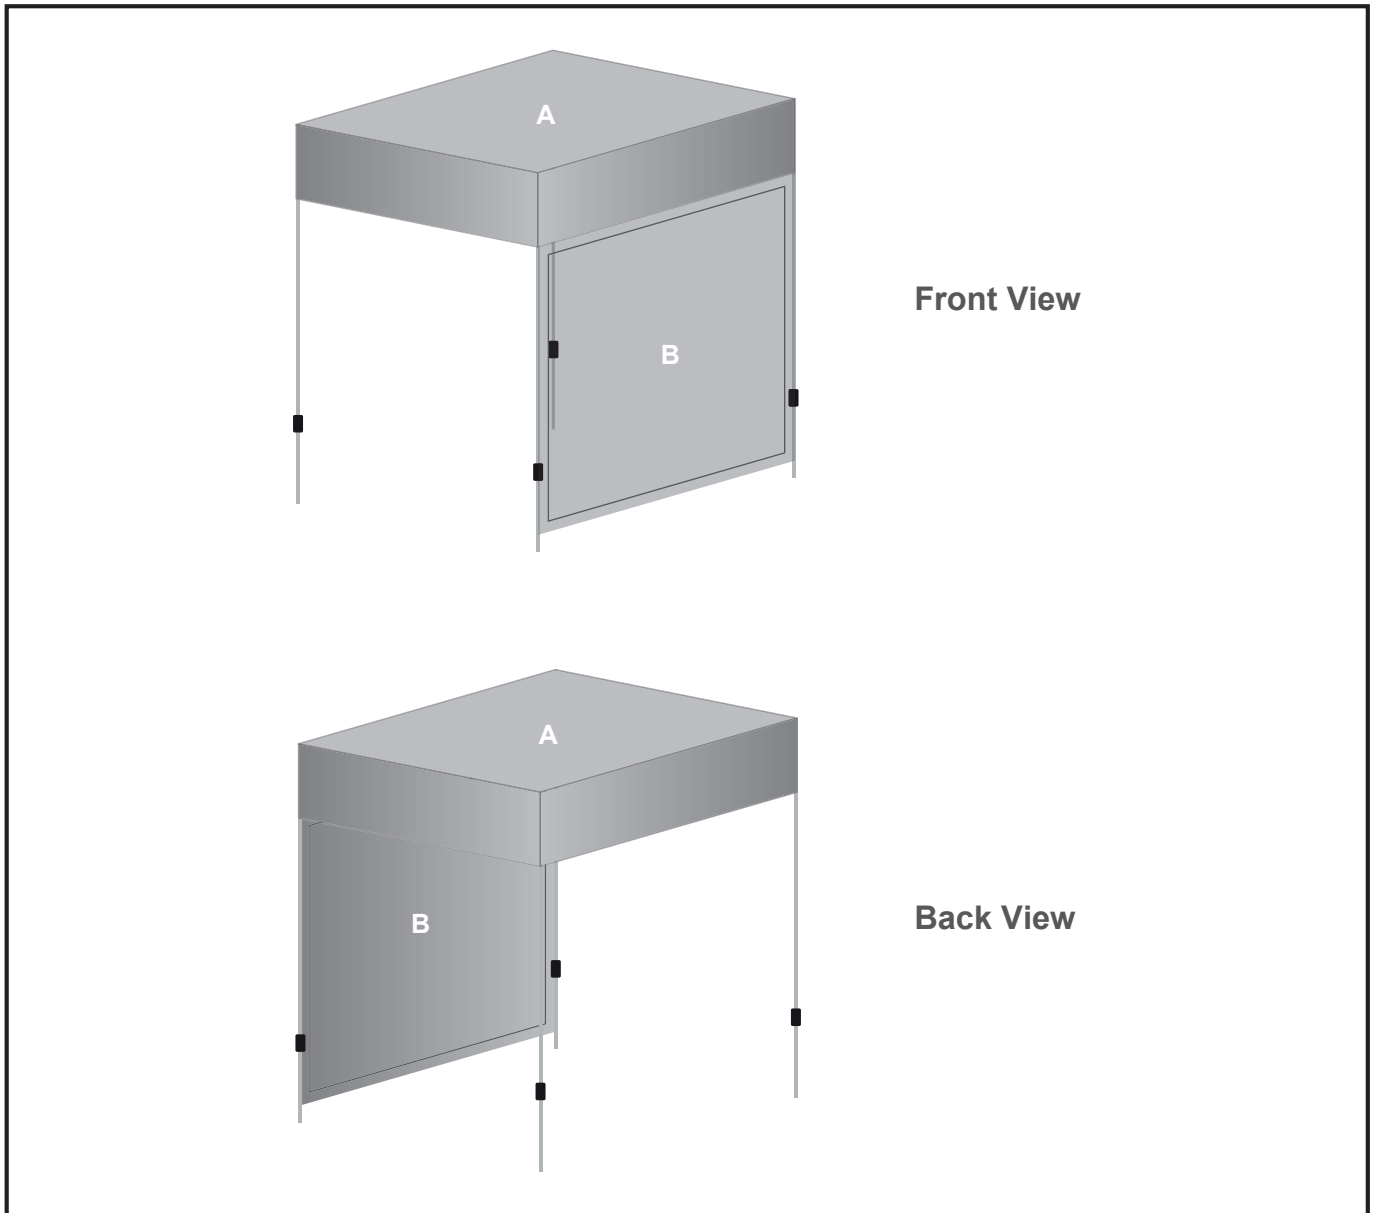

# DISPLAY-2022

Ovation Gazebo 1.5x1.5m Kiosk - 1 Full wall

## Need to know:

- Roof and walls can be printed on one side only. Printed walls can be setup to face inwards or outwards. Please see template for detailed placement.
- Acceptable file types for artwork: .pdf - minimum 100dpi at 100% - 200dpi at 50% - 400dpi at 25%
- Convert all text to curves / paths

## Branding Options:

**Position: A - Roof**

Size: 2270mm wide x 2270mm high

**Position: B - Full wall**

Size: 1586mm wide x 2060mm high