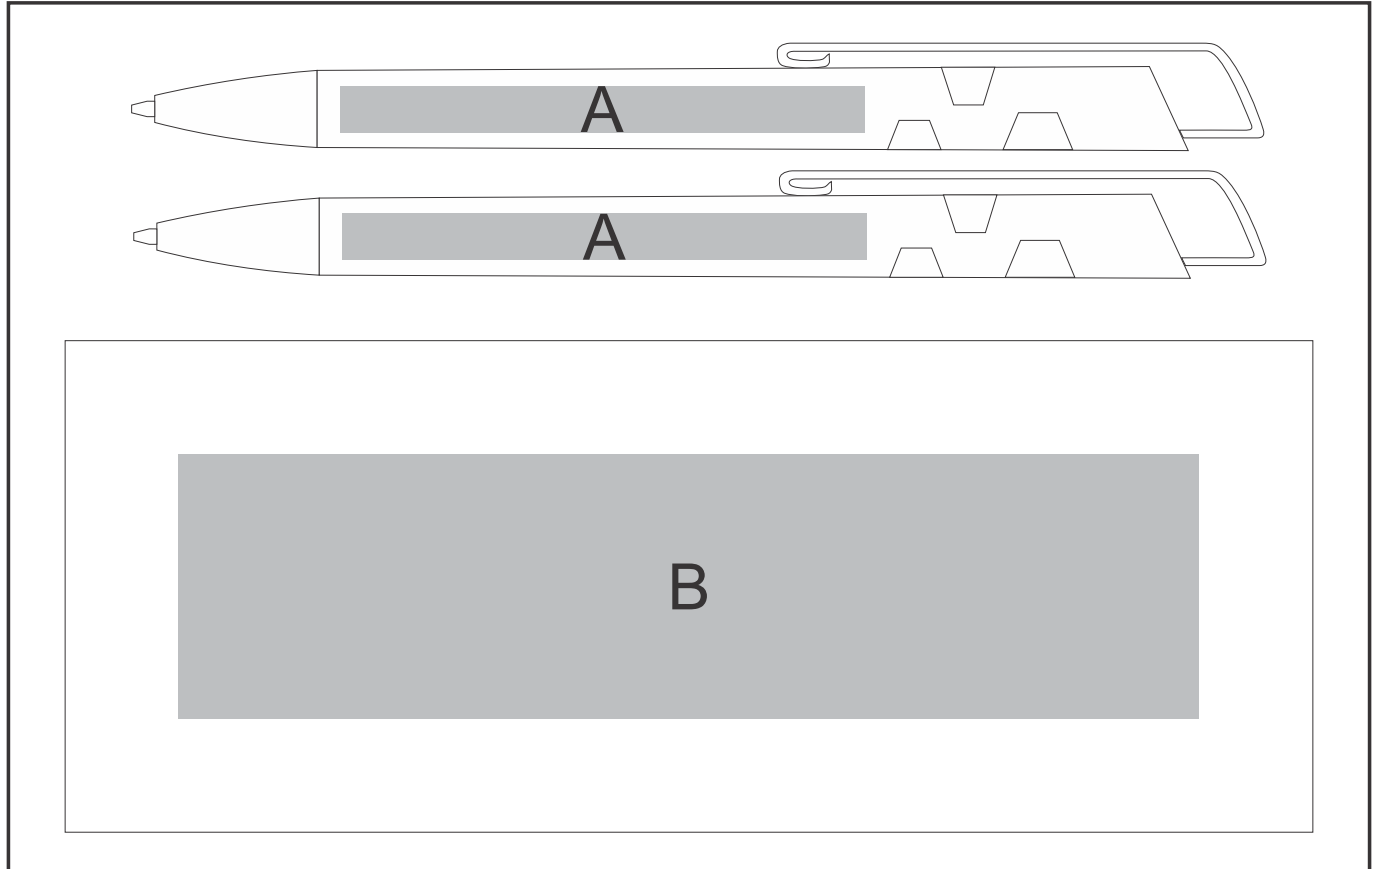

### Need to know:

- Includes 1-Position Laser Engrave **OR** 1-Colour, 1-Position Pad Print on **Pen and Pencil** (setup fee applies)

#### **Position A**

1. Laser Engrave (LA) - White  
60mm wide x 6mm high
2. Pad Print (PC) - 4 colours  
Size: 60mm wide x 6mm high

#### **Position B**

1. Screen Print (SA) - 1 colour  
Size: 135mm wide x 35mm high