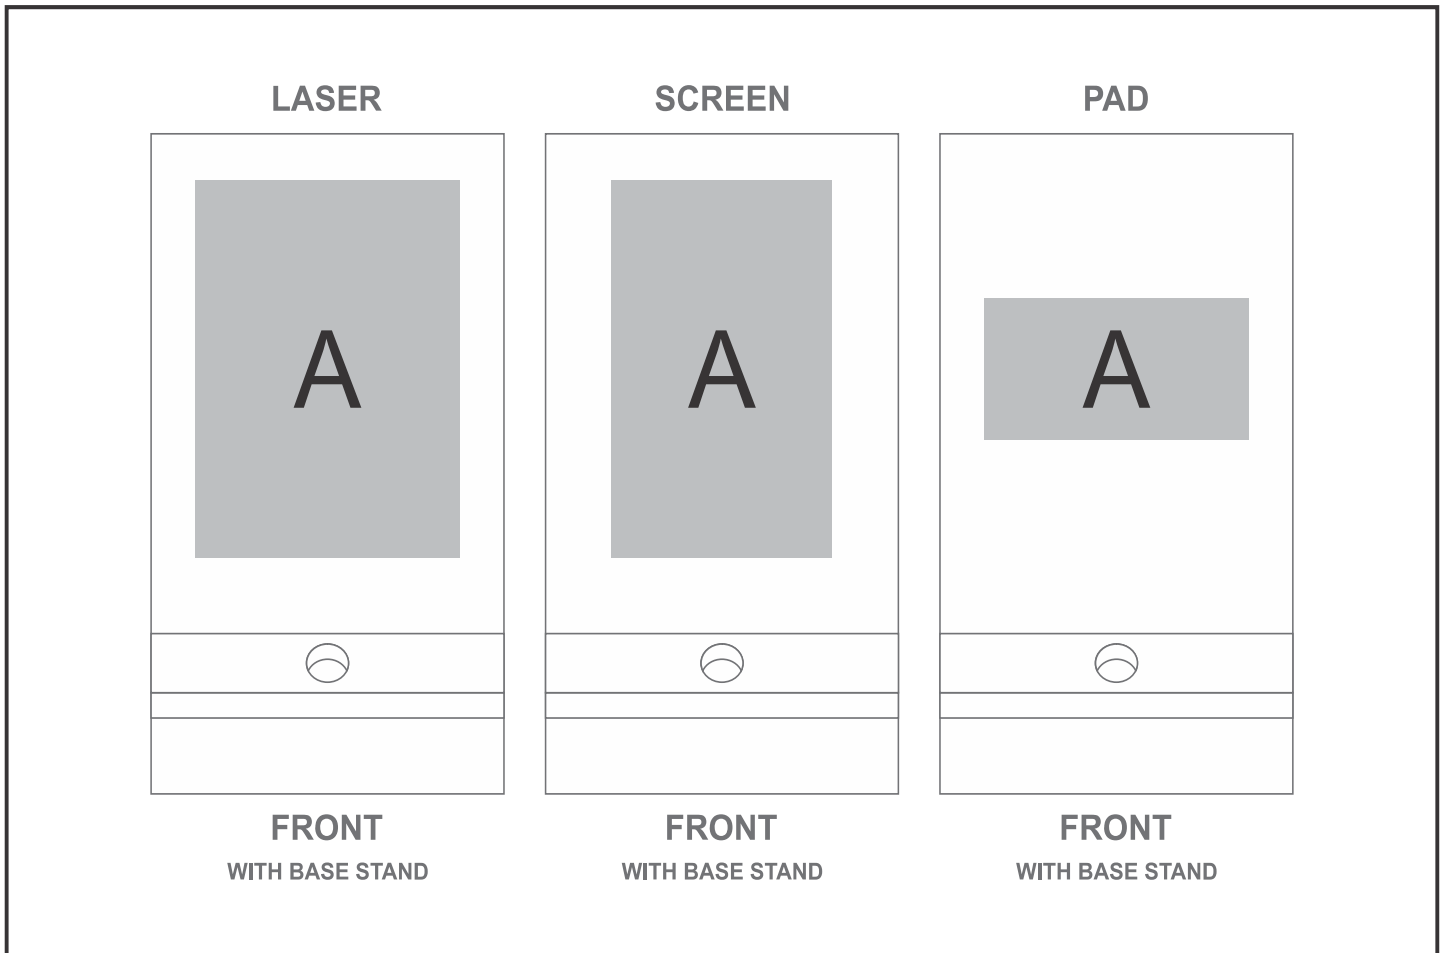

TECH-5315

Okiyo Ekslens Bamboo Phone Stand

Also available in

Check Logo24
guide and t's & c's

Need to know:

- Includes 1-Position Laser Engraving (setup fees apply)
- Due to tonal variations in the wood the laser engraving will vary from one item to the next and will likely vary in the same item.
- Texture of Item will affect the quality of Print.
- Laser Colour: Tonal.

Branding Options:

Position	Branding Method (Branding Code)	No. of Colours	Dimension
A	Laser Engraving (LC)	N/A	60mm wide x 80mm high
A	Screen Print (SB)	1 Colour	50mm wide x 80mm high
A	Pad Printing (PA)	4 Colours	60mm wide x 30mm high