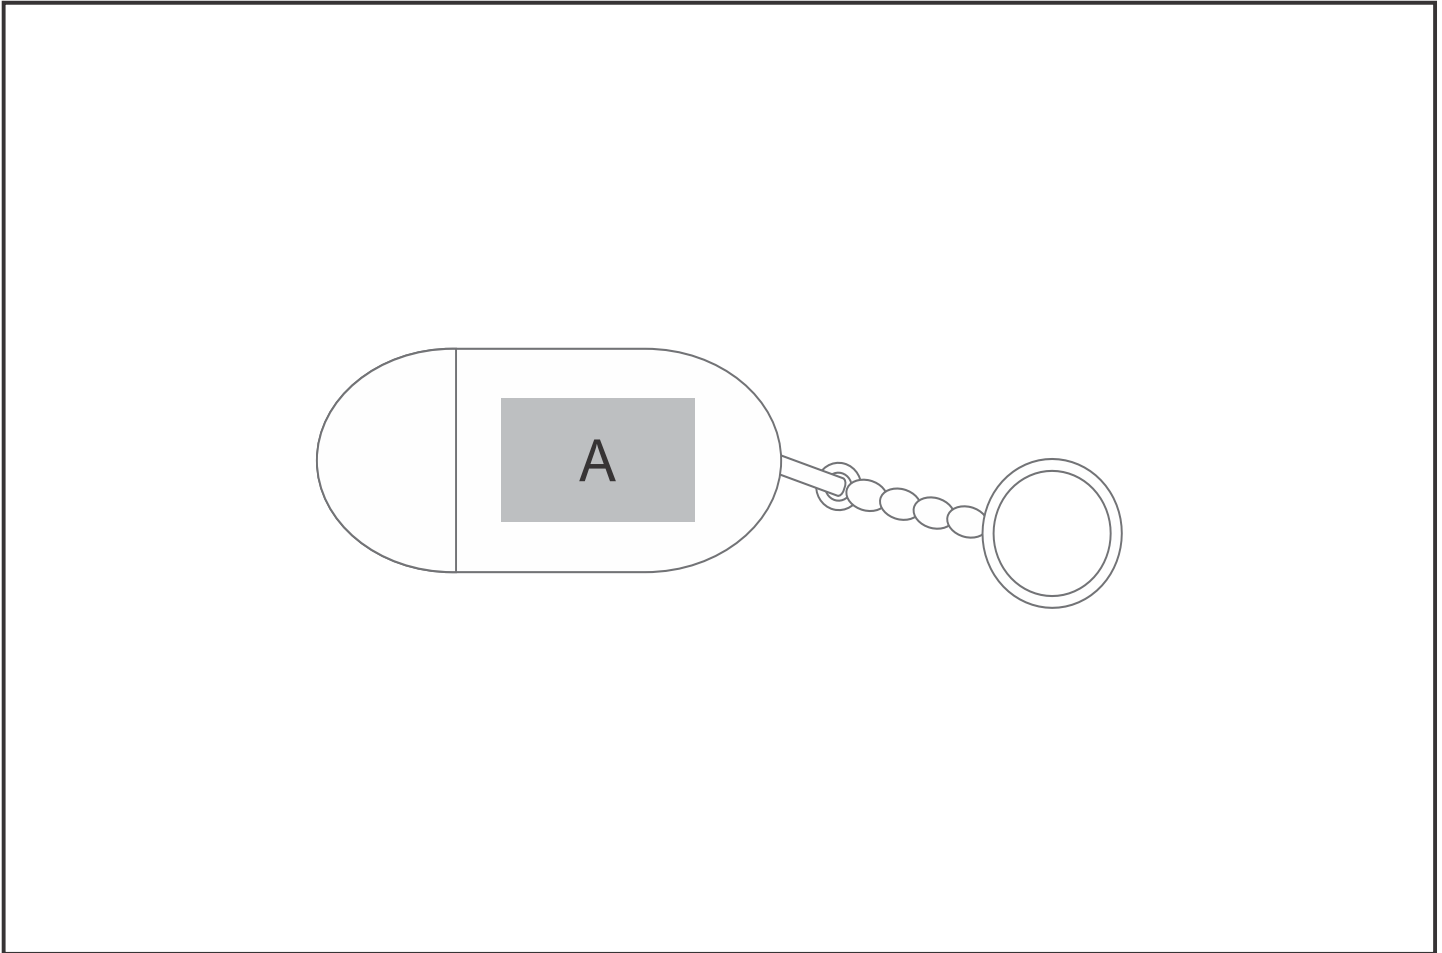

USB-7490

Okiyo Benkyou Bamboo Flash Drive Keyholder - 8GB

Also available in

Check Logo24
guide and t's & c's

Need to know:

- Includes 1-Position Laser Engraving (setup fees apply)
- Laser Colour: Tonal.
- Due to tonal variations in the wood the laser engraving will vary from one item to the next and will likely vary in the same item.
- Larger logos may be inconsistent in colour.
- Texture of the USB will affect the print for laser and pad print.

Branding Options:

Position	Branding Method (Branding Code)	No. of Colours	Dimension
A	Laser Engraving (LC)	N/A	25mm wide x 15mm high
A	Pad Printing (PC)	4 Colours	25mm wide x 15mm high