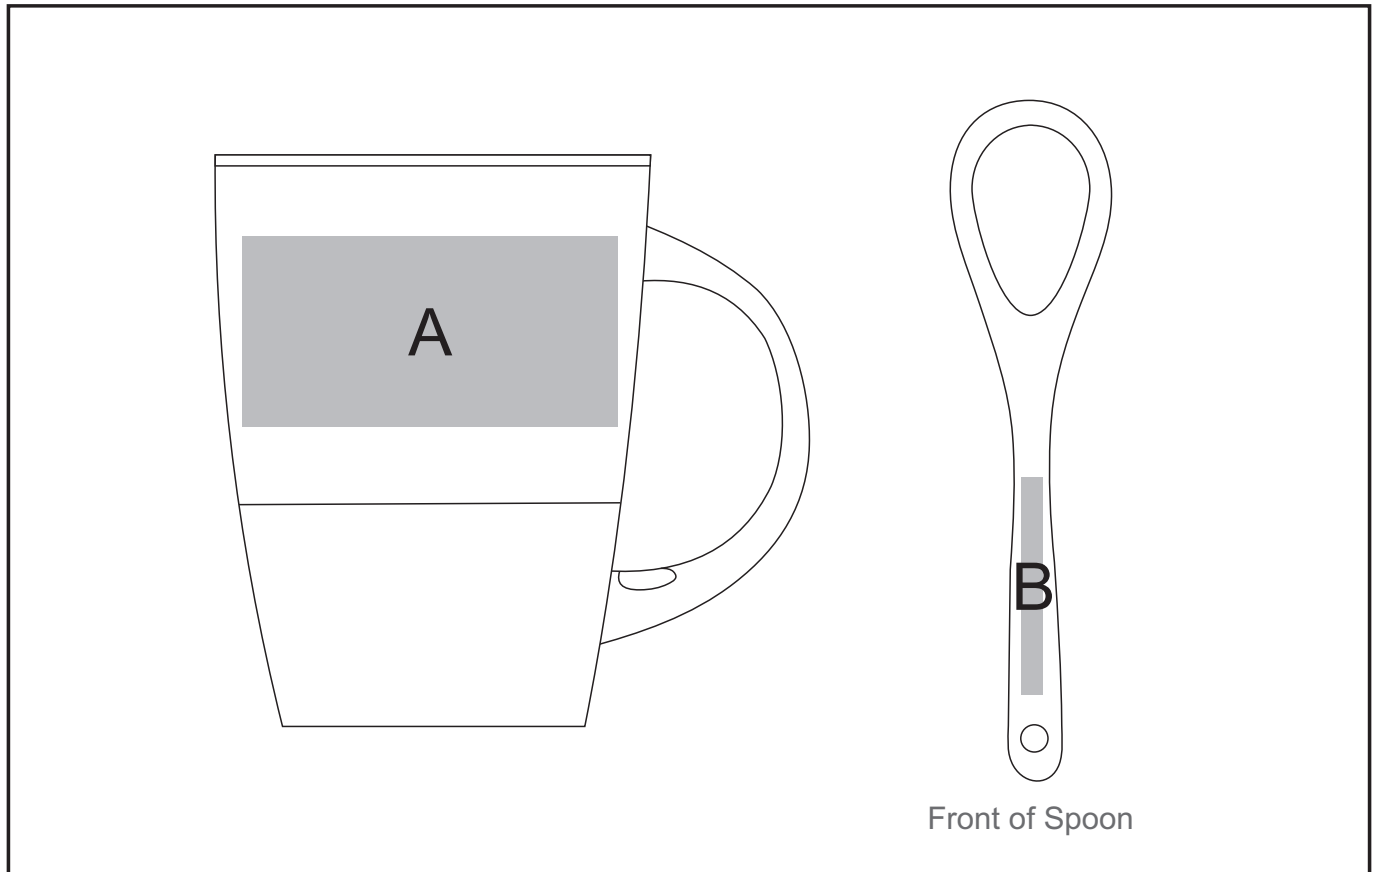

MUG-6357

Chameleon Sublimation Mug

Need to know:

- Includes 1-Position Sublimation (setup fee applies)
- The black coating on the mug doesn't fully blackout a branded image when mug is cool

Branding Options:

Position A

1. Sublimation (SUB-B) - Full colour
Size: 200mm wide x 35mm high

Position B

1. Pad Print (PC) - 4 colours
Size: 4mm wide x 40mm high