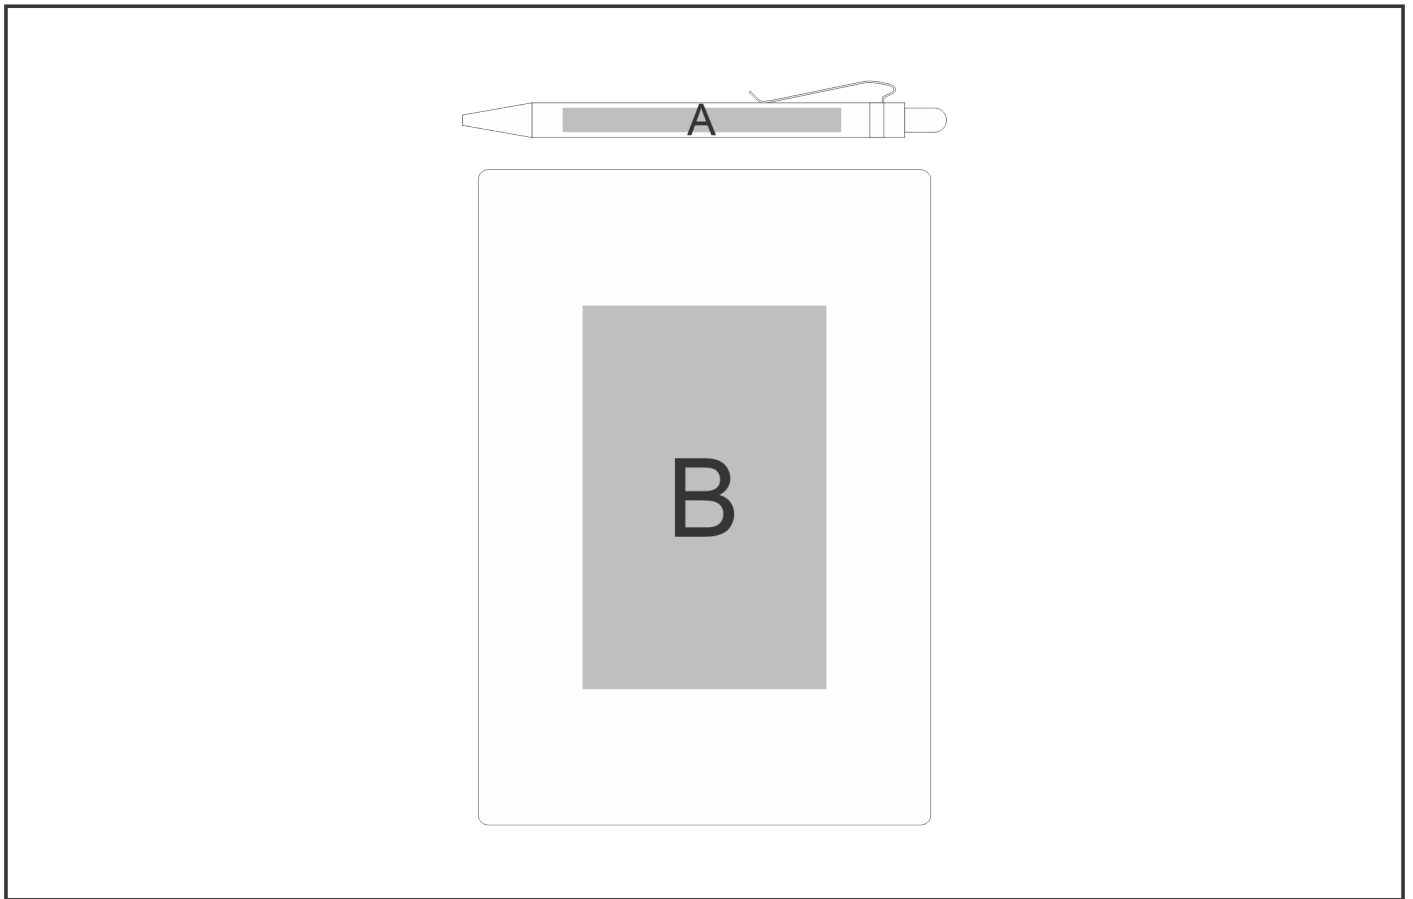

NB-9990

Okiyo Yahari Bamboo Notebook & Pen Set

Need to know:

- Includes 1-Position Laser Engraving on Notebook & Pen (setup fee applies)
- **Laser Colour: Tonal.**
- **Due to tonal variations in the wood the laser engraving will vary from one item to the next and will likely vary in the same item.**
- **Texture of Item will affect the quality of Print.**

Branding Options:

Position A

1. Laser Engraving (LC)
  N/A
  Size: 80mm wide x 6mm high
2. Pad Printing (PB)
  4 Colours
  Size: 30mm wide x 7mm high

Position B

1. Laser Engraving (LC)
  N/A
  Size: 100mm wide x 150mm high
2. Screen Print (SC)
  1 Colour
  Size: 70mm wide x 110mm high