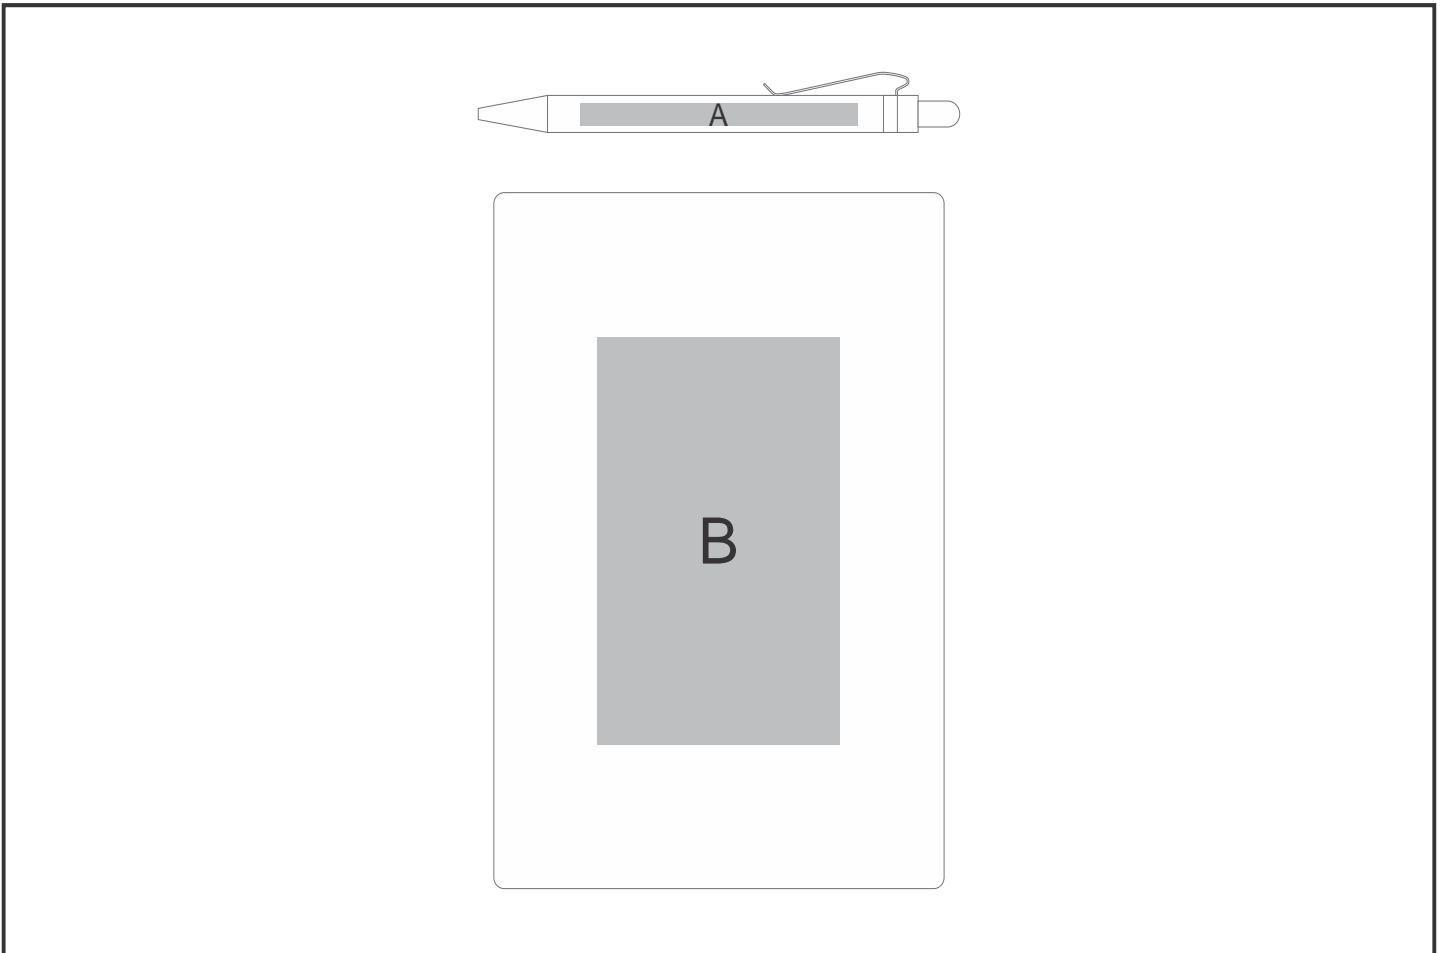

NB-9990

Okiyo Yahari Bamboo Notebook & Pen Set

Need to know:

- Includes 1-Position Laser Engraving on Notebook & Pen (setup fee applies)
- **Laser Colour:** Tonal.
- Due to tonal variations in the wood the laser engraving will vary from one item to the next and will likely vary in the same item.
- Texture of Item will affect the quality of Print.

Branding Options:

Position	Branding Method (Branding Code)	No. of Colours	Dimension
A	Laser Engraving (LC)	N/A	80mm wide x 6mm high
A	Pad Printing (PB)	4 Colours	30mm wide x 7mm high
B	Laser Engraving (LC)	N/A	100mm wide x 150mm high
B	Pad Printing (PB)	4 Colours	50mm wide x 30mm high
B	Screen Print (SC)	1 Colour	70mm wide x 110mm high
B	Direct to Print (DP-B)	Full Colour	120mm wide x 185mm high