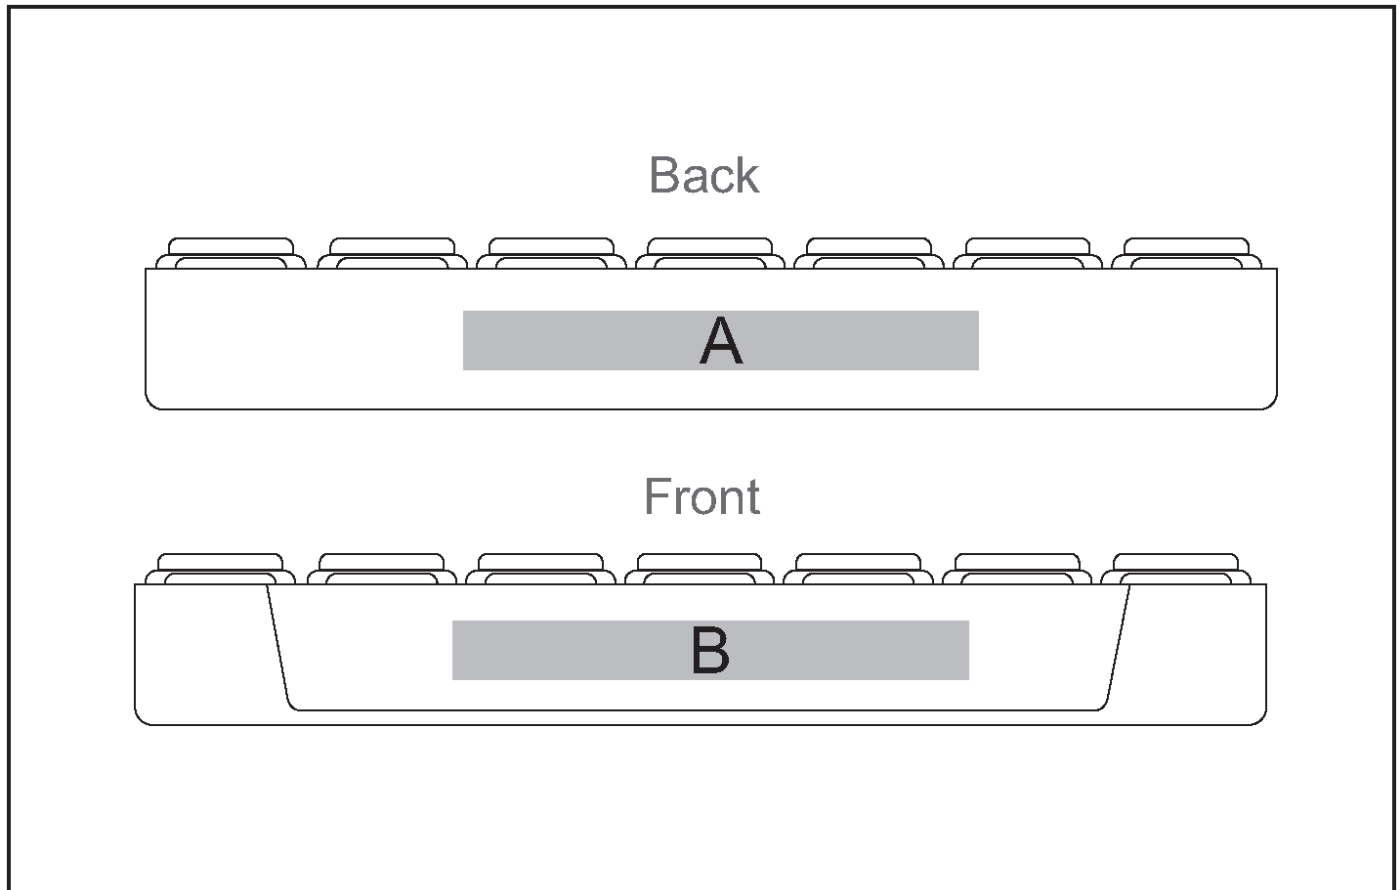

IDEA-6837

Altitude Emery Weekly Pill Box

Need to know:

- Includes 1-Position 1-Colour Pad Print (setup fee applies)

Branding Options:

Position A

1. Pad Printing (PB)

4 Colours

Size: 60mm wide x 8mm high

Position B

1. Pad Printing (PB)

1 Colour

Size: 60mm wide x 8mm high