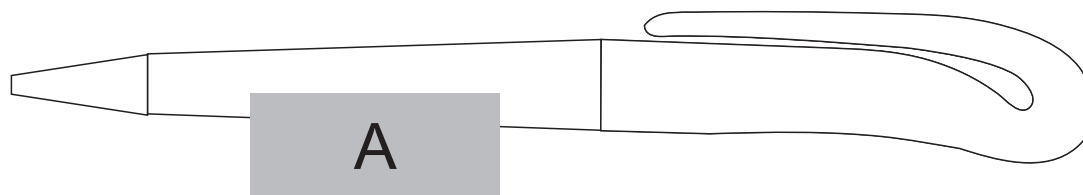

PEN-1285

Sickle Ball Pen

Also available in

Check Logo24
guide and t's & c's

***** Wrap Print on quantities over 500 *****

Pad Wrap

Pad Print

Need to know:

- Includes 1-Colour, 1-Position Pad Print (setup fee applies)

Branding Options:

Position A

1. Pad Wrap (PW) - 1 colour
Size: 33mm wide x 14mm high
2. Pad Print (PA) - 2 to 4 colours
Size: 50mm wide x 6mm high

Position B

1. Pad Print (PA) - 4 colours
Size: 25mm wide x 6mm high