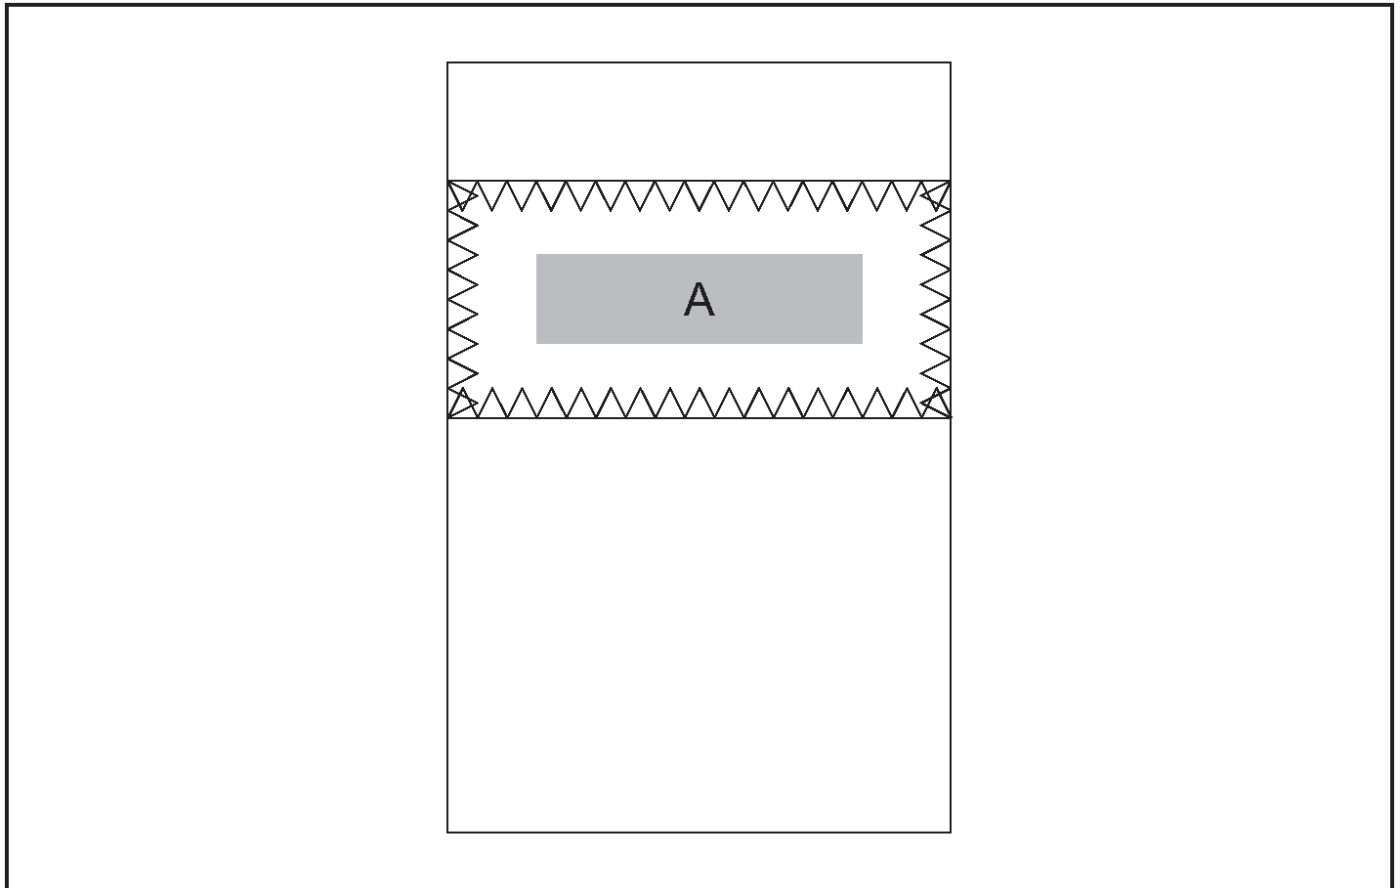

POUCH-1617

Rapture Universal Pouch - Yellow

Need to know:

- Branding may appear skew due to the inconsistency of the item, especially solid block prints.

Branding Options:

Position A

1. Screen Print (SA)

1 Colour

Size: 55mm wide x 15mm high