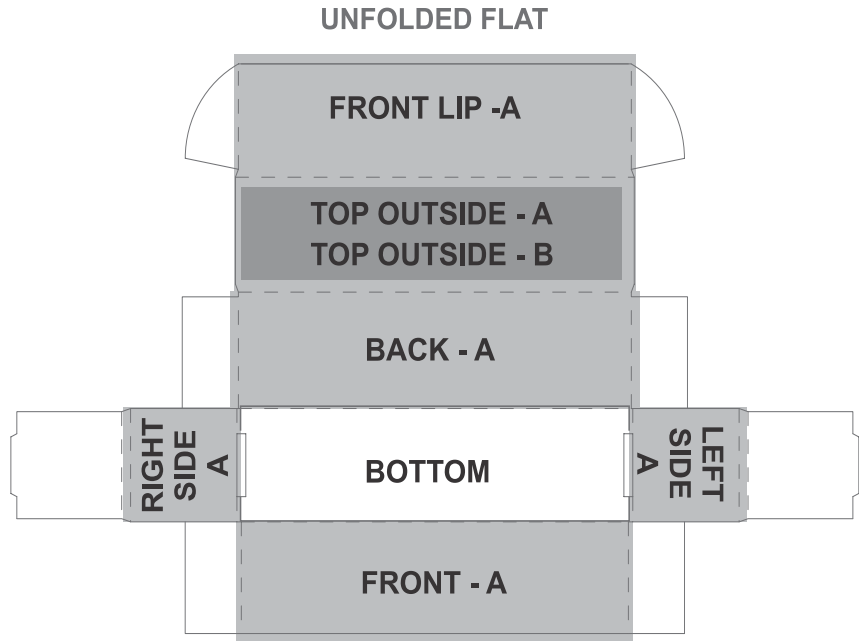

# PG-AM-398-B

Bianca Digital Print Bottle Gift Box

SIZE OF BOX: 260mm x 72mm x 72mm

FOLDED CLOSED

## Need to know:

Includes 1-Position Direct Print (setup fees apply)

- **Please Note:** Due to the nature of the printing process, any white in a logo cannot be branded and we cannot guarantee an exact colour match as the box has a mate finish. The nature and inconsistency of the pre-cut boards may create a 1-3mm of unbranded space on the front lip and imperfections maybe be found within the print. Large solid coverage prints are not recommended, if large solid coverage is required, it is recommended on kraft boxes as imperfections are less noticeable.

## Branding Options:

Position	Branding Method (Branding Code)	No. of Colours	Dimension
A	Digital Custom Packaging (DCP-CHG-2)	Full Colour	436,5mm wide x 364,5mm high
B	Digital Custom Packaging (DCP-CHG-2)	Full Colour	258mm wide x 62mm high