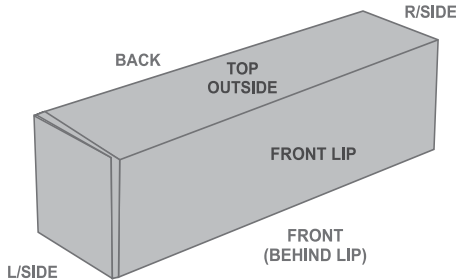

# PG-AM-398-B

Bianca Digital Print Bottle Gift Box

SIZE OF BOX: 260mm x 72mm x 72mm

FOLDED CLOSED

## Need to know:

Includes 1-Position Direct Print (setup fees apply)

- **Please Note:** Due to the nature of the printing process, any white in a logo cannot be branded and we cannot guarantee an exact colour match as the box has a mate finish. The nature and inconsistency of the pre-cut boards may create a 1-3mm of unbranded space on the front lip and imperfections maybe be found within the print. Large solid coverage prints are not recommended, if large solid coverage is required, it is recommended on kraft boxes as imperfections are less noticeable.

## Branding Options:

Position	Branding Method (Branding Code)	No. of Colours	Dimension
A	Digital Custom Packaging (DCP-CHG-2)	Full Colour	436,5mm wide x 364,5mm high
B	Digital Custom Packaging (DCP-CHG-2)	Full Colour	258mm wide x 62mm high