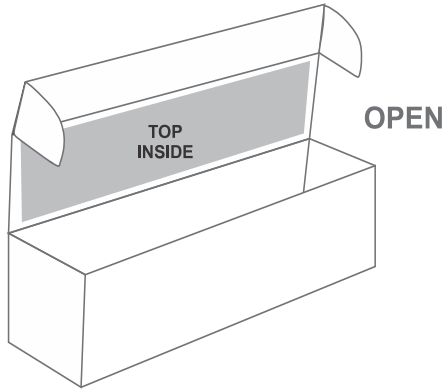

# PG-AM-398-B

Bianca Digital Print Bottle Gift Box

SIZE OF BOX: 260mm x 72mm x 72mm

FOLDED CLOSED

## Need to know:

Includes 1-Position Direct Print (setup fees apply)

- **Please Note:** Due to the nature of the printing process, any white in a logo cannot be branded and we cannot guarantee an exact colour match as the box has a mate finish. The nature and inconsistency of the pre-cut boards may create a 1-3mm of unbranded space on the front lip and imperfections maybe be found within the print. Large solid coverage prints are not recommended, if large solid coverage is required, it is recommended on kraft boxes as imperfections are less noticeable.

## Branding Options:

Position	Branding Method (Branding Code)	No. of Colours	Dimension
A	Digital Custom Packaging (DCP-CHG-2)	Full Colour	436,5mm wide x 364,5mm high
B	Digital Custom Packaging (DCP-CHG-2)	Full Colour	258mm wide x 62mm high