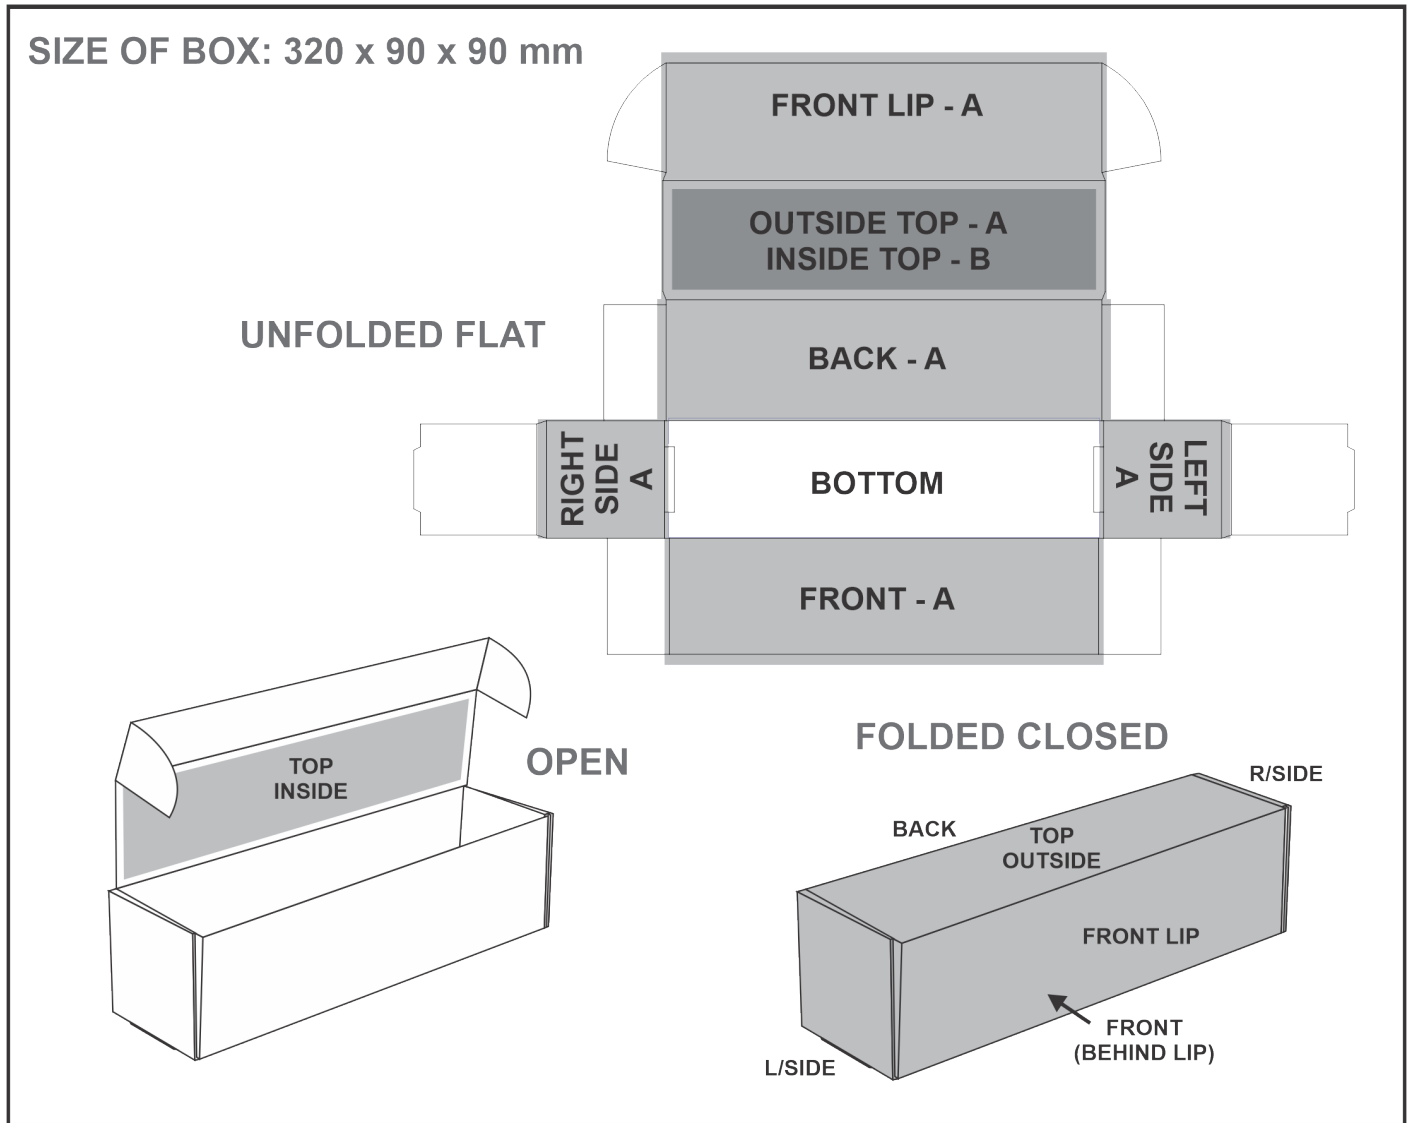

PG-AM-400-B

Bianca Wine Gift Box

Need to know:

- Includes 1-Position Direct Print (setup fee applies).

Please Note: Due to the nature of the printing process, any white in a logo cannot be branded and we cannot guarantee an exact colour match as the box has a mate finish. The nature and inconsistency of the pre-cut boards may create a 1-3mm of unbranded space on the front lip and imperfections may be found within the print. Large solid coverage prints are not recommended, if large solid coverage is required, it is recommended on kraft boxes as imperfections are less noticeable.

Branding Options:

Position A

1. Digital Custom Packaging (DCP-CHG-3)
Full Colour
Size: 546mm wide x 468mm high

Position B

1. Digital Custom Packaging (DCP-CHG-3)
Full Colour
Size: 334mm wide x 80mm high