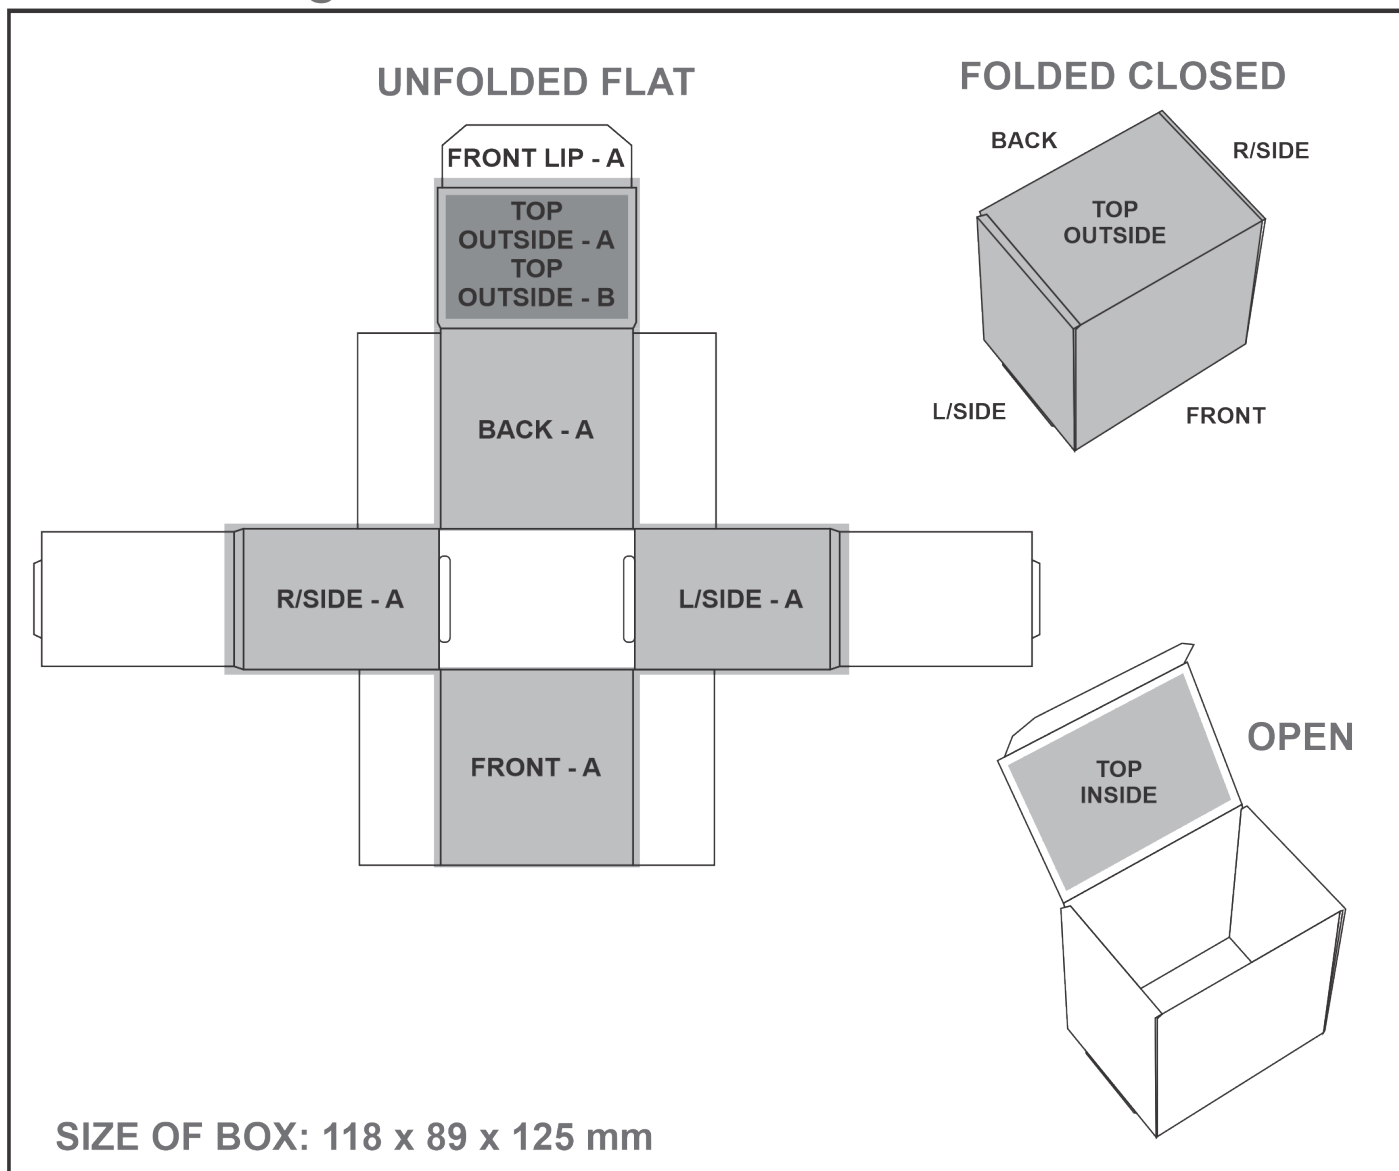

### Need to know:

- Includes 1-Position Direct Print (setup fee applies).

**Please Note:** Due to the nature of the printing process, any white in a logo cannot be branded and we cannot guarantee an exact colour match as the box has a matte finish. The nature and inconsistency of the pre-cut boards may create a 1-3mm of unbranded space on the front lip and imperfections may be found within the print. Large solid coverage prints are not recommended, if large solid coverage is required, it is recommended on kraft boxes as imperfections are less noticeable.

## **Position A**

- 1. Digital Custom Packaging (DCP-CHG-1)  
Full Colour  
Size: 400mm wide x 440mm high

## **Position B**

- 1. Digital Custom Packaging (DCP-CHG-1)  
Full Colour  
Size: 119mm wide x 78mm high