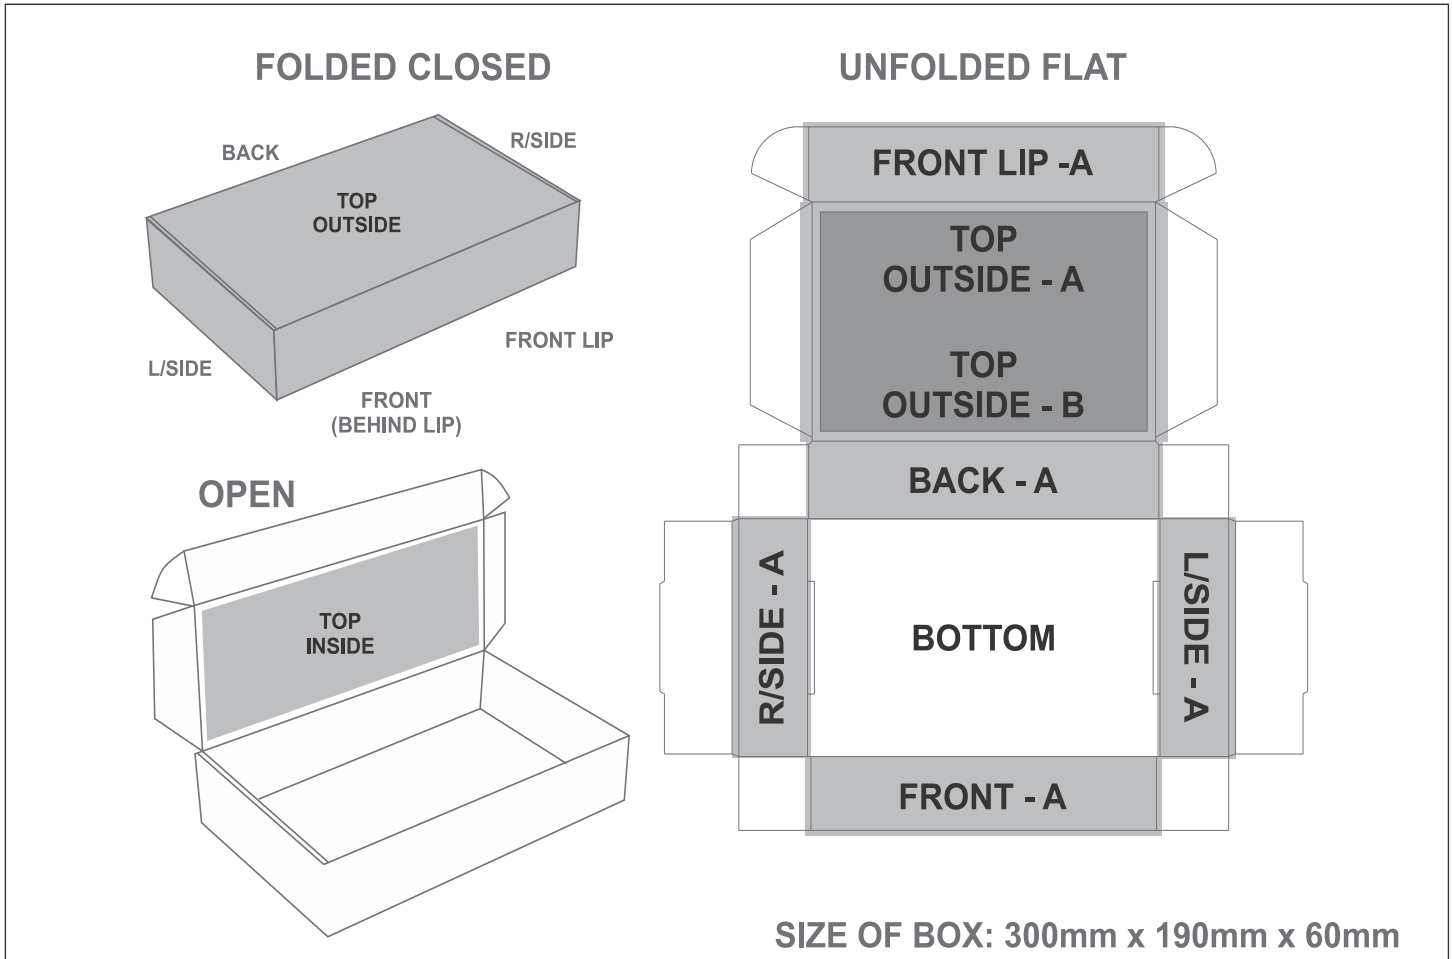

PG-AM-406-B

Bianca Digital Print Gift Box C

Need to know:

- Includes 1-Position Direct Print (setup fee applies).

- Please Note: Due to the nature of the printing process, any white in a logo cannot be branded and we cannot guarantee an exact colour match as the box has a mate finish. The nature and inconsistency of the pre-cut boards may create a 1-3mm of unbranded space on the front lip and imperfections maybe be found within the print. Large solid coverage prints are not recommended, if large solid coverage is required, it is recommended on kraft boxes as imperfections are less noticeable.

Branding Options:

Position	Branding Method (Branding Code)	No. of Colours	Dimension
A	Digital Custom Packaging (DCP-CHG-4)	Full Colour	450mm wide x 563mm high
B	Digital Custom Packaging (DCP-CHG-4)	Full Colour	286mm wide x 176mm high