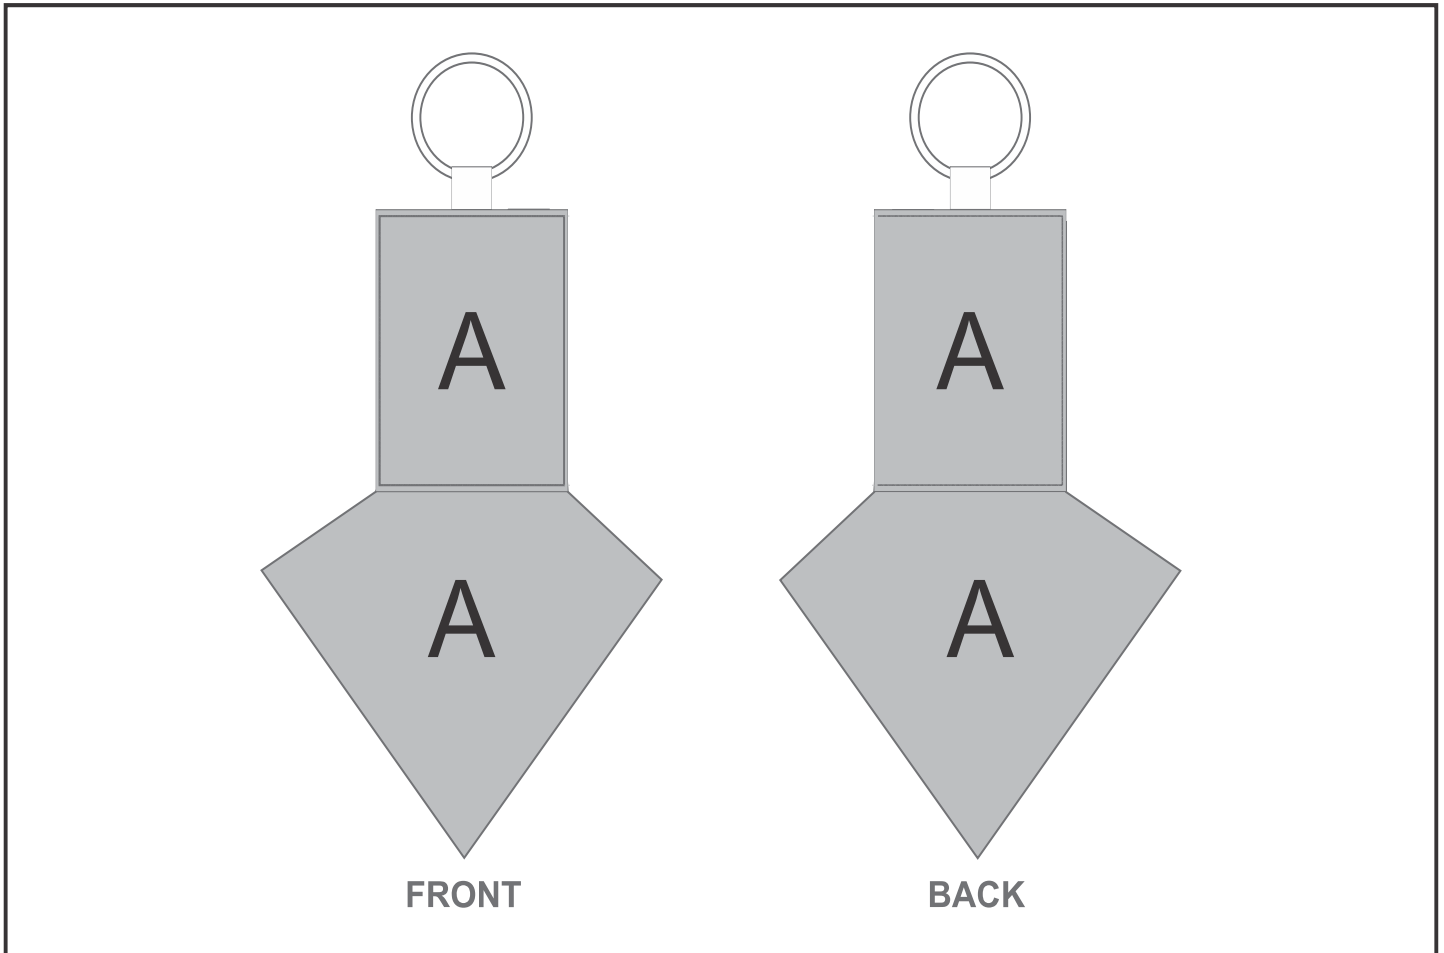

PP-HP-7-G

Hoppla Aquila Polyester Keyring Pouch

Need to know:

- Includes 1-Position Sublimation (setup fees apply)
- Please Note: We cannot guarantee 100% logo Alignment on all Brandable Panels.

Branding Options:

Position	Branding Method (Branding Code)	No. of Colours	Dimension
A	Custom Sublimation A (CPSUB-A)	Full Colour	150mm wide x 262mm high