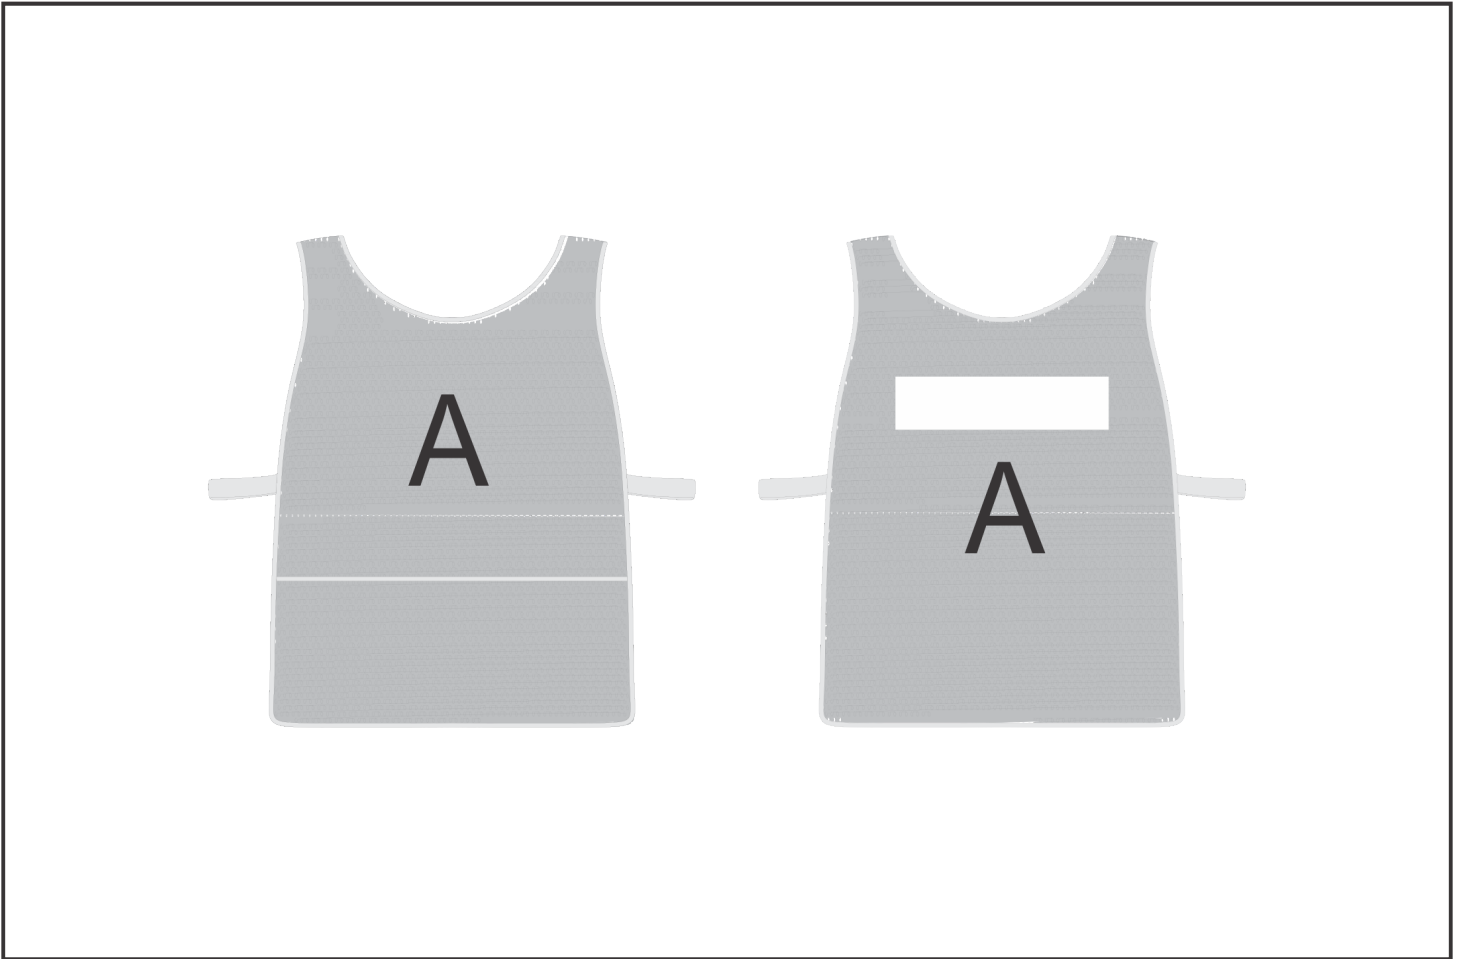

SA-HP-13-G

Hoppla Jackal Polyester Caddy Bib

Need to know:

- Includes 1-Position Sublimation (setup fees apply)
- Please Note: We cannot guarantee 100% logo Alignment on all Brandable Panels.

Branding Options:

Position	Branding Method (Branding Code)	No. of Colours	Dimension
A	Custom Sublimation A (CPSUB-A)	Full Colour	1033mm wide x 1489mm high