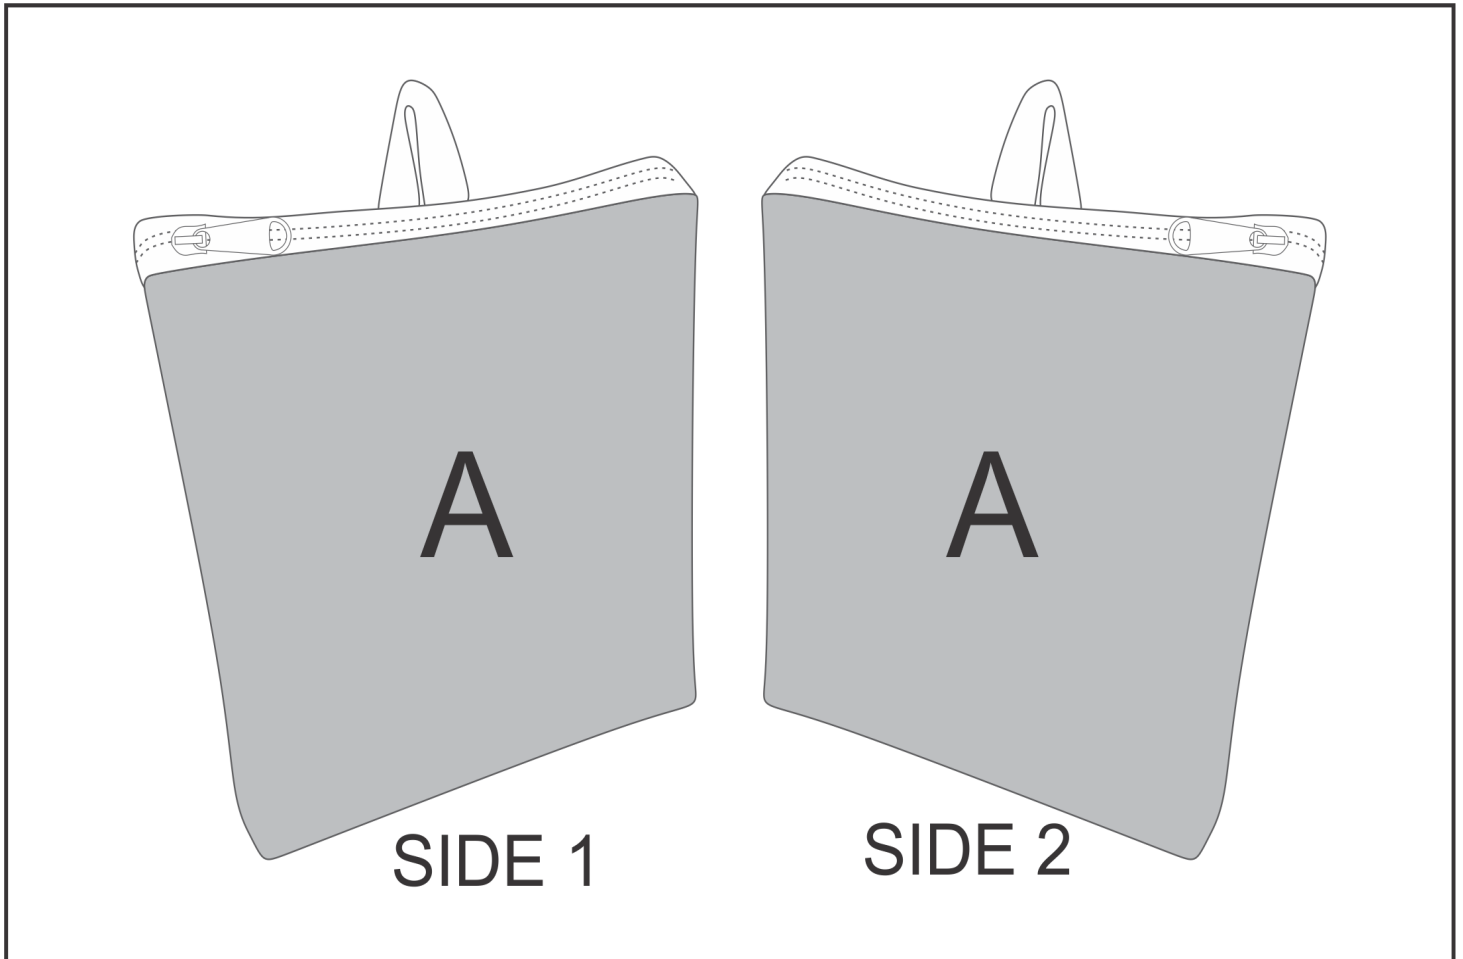

SA-HP-5-G

Hoppla Downs Golf Give Away Bag

Need to know:

Includes 1-Position Sublimation (setup fees apply)

- Please Note: We cannot guarantee 100% logo Alignment on all Brandable Panels.

Branding Options:

Position	Branding Method (Branding Code)	No. of Colours	Dimension
A	Custom Sublimation A (CPSUB-A)	Full Colour	170mm wide x 340mm high