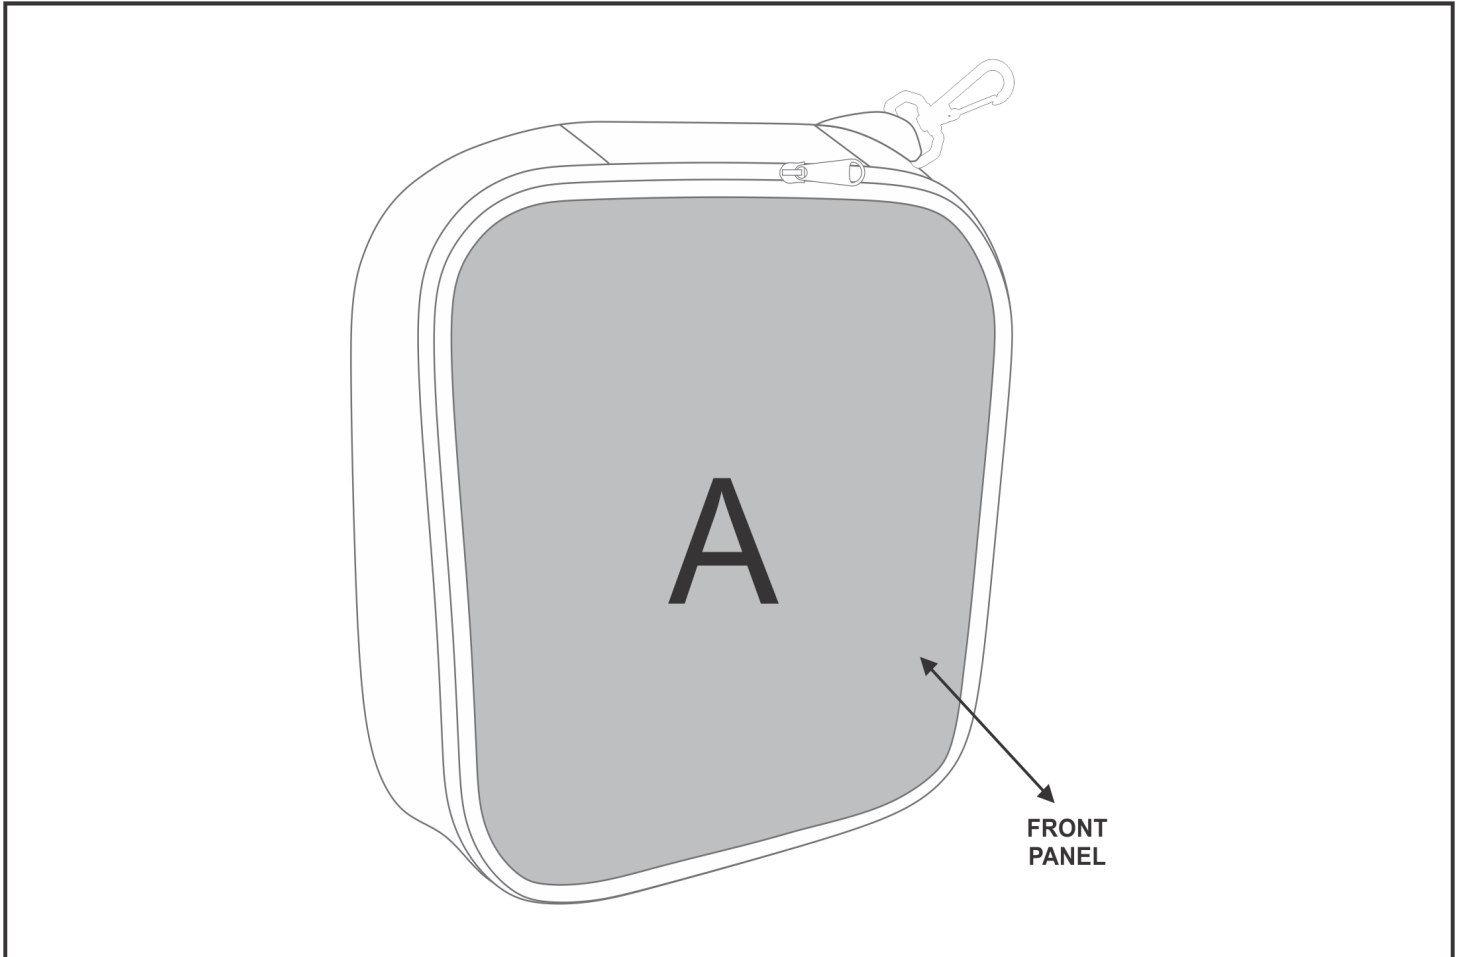

## Need to know:

Includes 1-Position Sublimation (setup fees apply)

- Please Note: We cannot guarantee 100% logo Alignment on all Brandable Panels.

## Branding Options:

Position	Branding Method (Branding Code)	No. of Colours	Dimension
A	Custom Sublimation A (CPSUB-A)	Full Colour	160mm wide x 160mm high