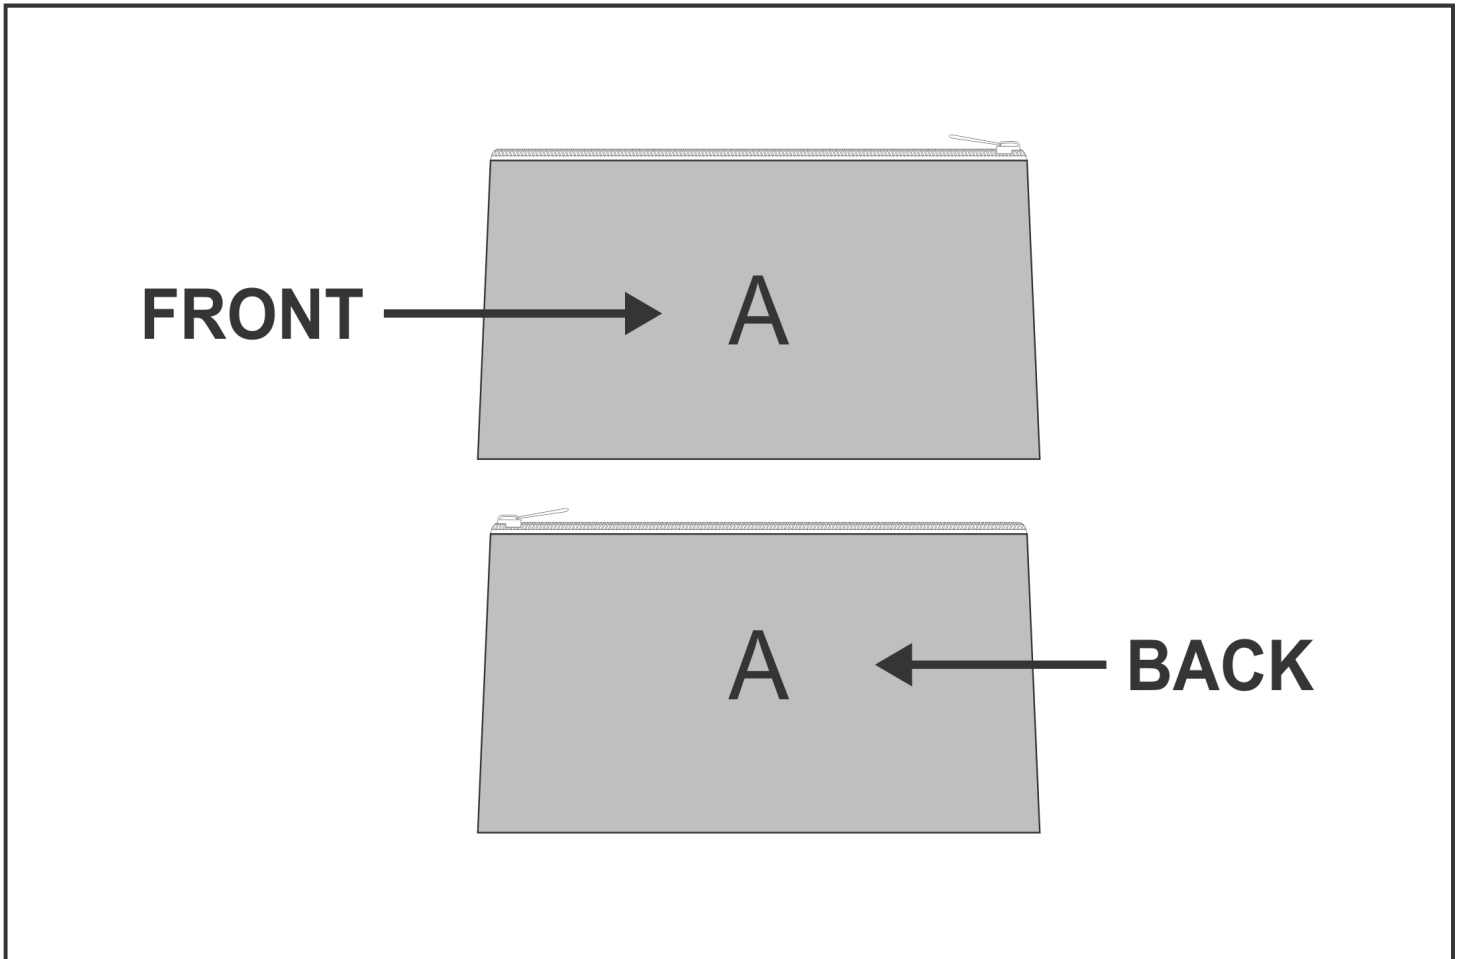

SC-HP-1-G

Hoppla Minecraft Pencil Case

Need to know:

Includes 1-Position Sublimation (setup fees apply)

- Please Note: We cannot guarantee 100% logo Alignment on all Brandable Panels.

Branding Options:

Position	Branding Method (Branding Code)	No. of Colours	Dimension
A	Custom Sublimation A (CPSUB-A)	Full Colour	251mm wide x 251mm high