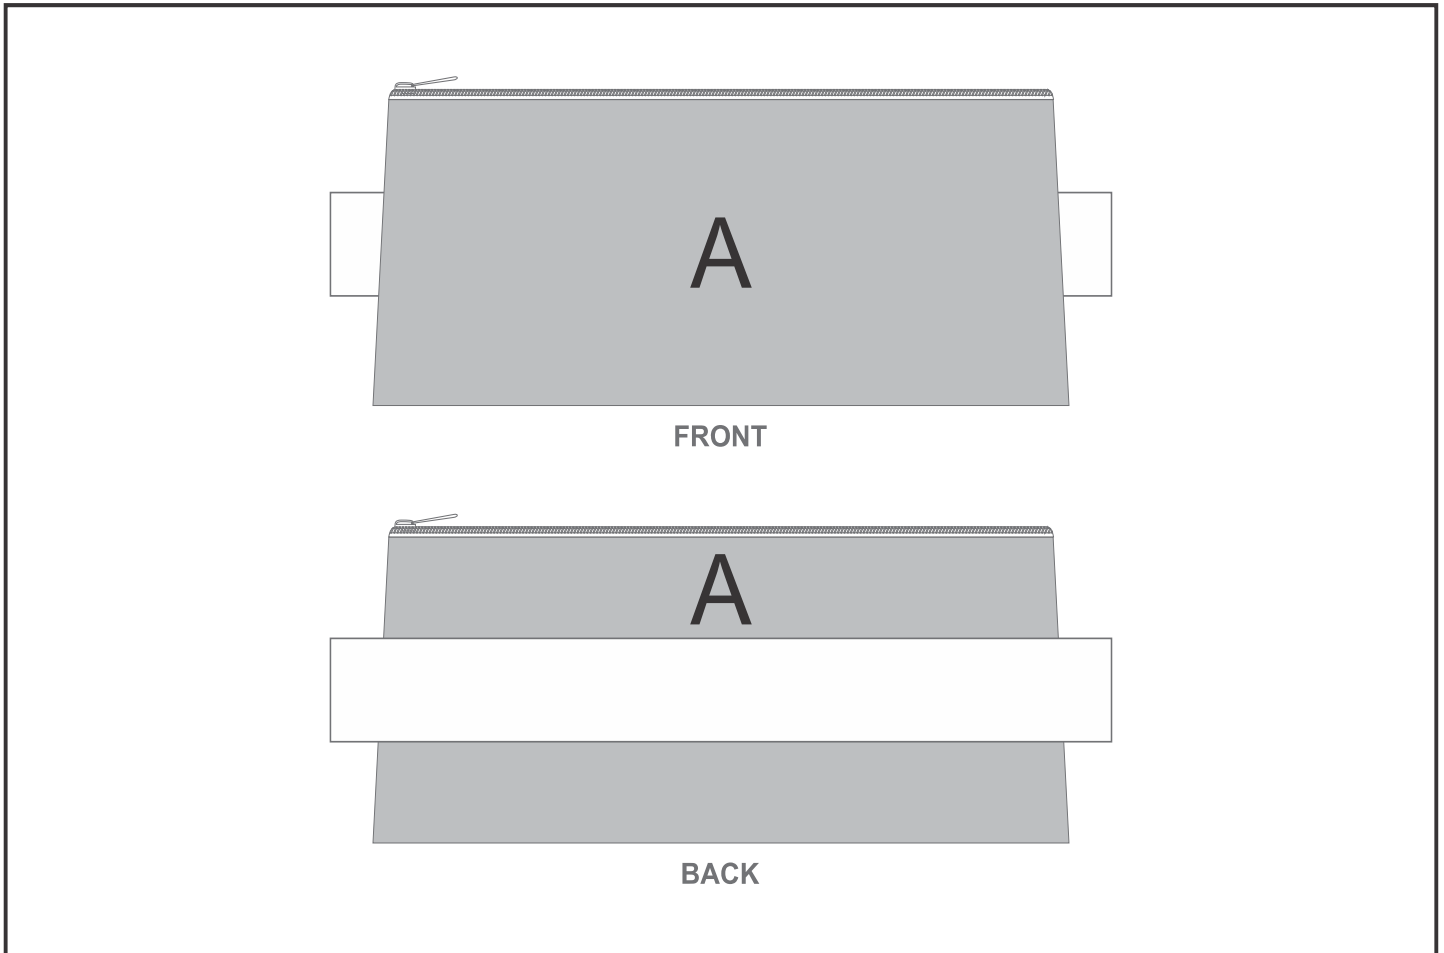

SC-HP-11-G

Hoppla Lagoon Pencil Case for A5 Notebook

Need to know:

- Includes 1-Position Sublimation (setup fees apply)
- Please Note: We cannot guarantee 100% logo Alignment on all Brandable Panels.

Branding Options:

| Position | Branding Method (Branding Code) | No. of Colours | Dimension |
|----------|---------------------------------|----------------|-------------------------|
| A | Custom Sublimation A (CPSUB-A) | Full Colour | 210mm wide x 170mm high |