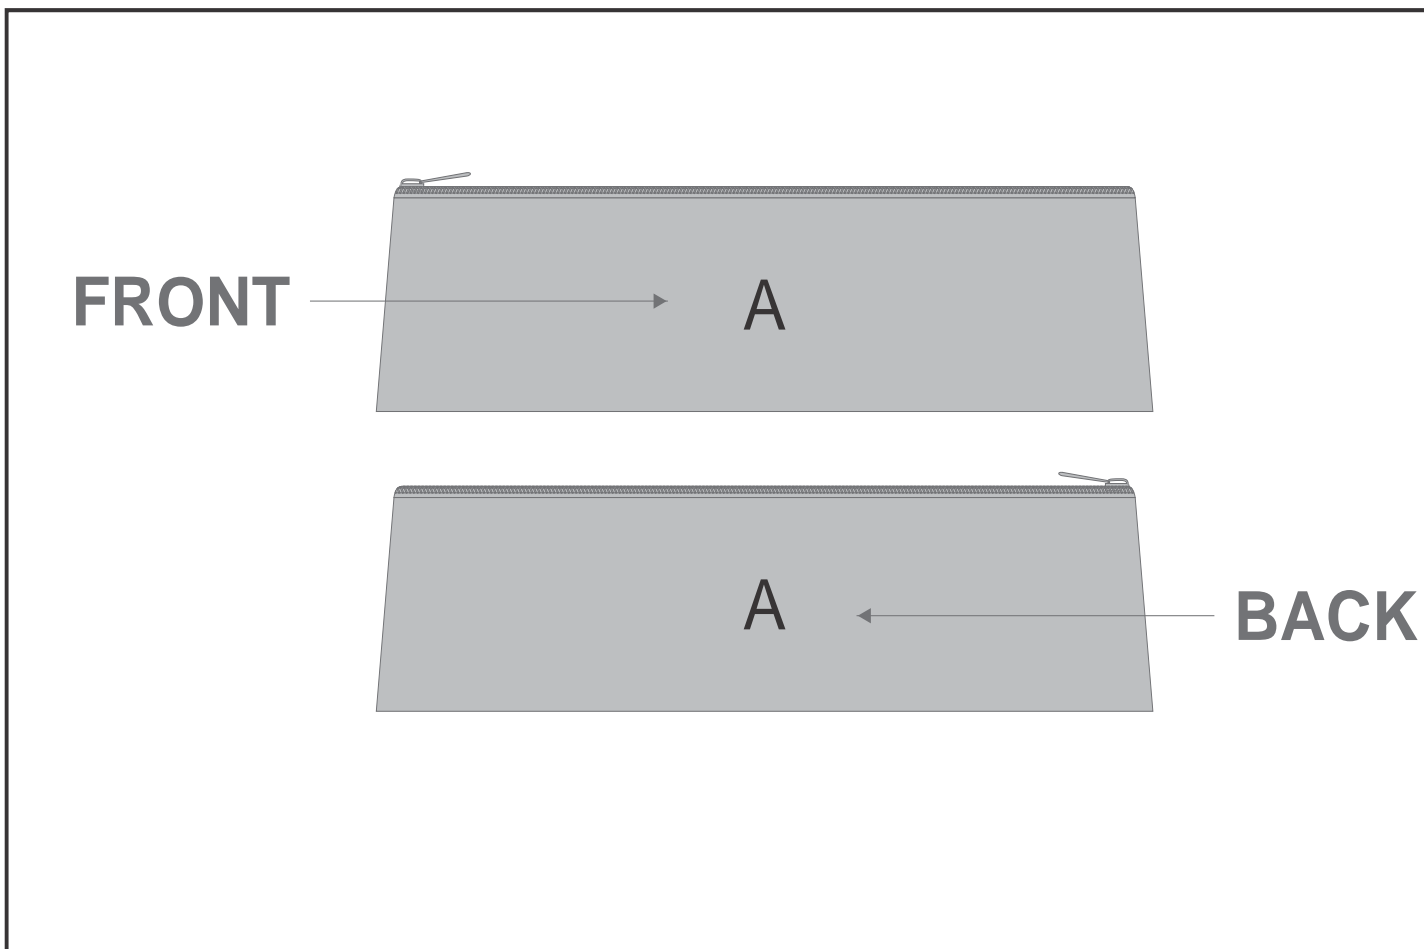

SC-HP-3-G

Hoppla Scrawl Pencil Case

Need to know:

- Includes 1-Position Sublimation (setup fees apply)
- Please Note: We cannot guarantee 100% logo Alignment on all Brandable Panels.

Branding Options:

Position	Branding Method (Branding Code)	No. of Colours	Dimension
A	Custom Sublimation A (CPSUB-A)	Full Colour	384mm wide x 587mm high