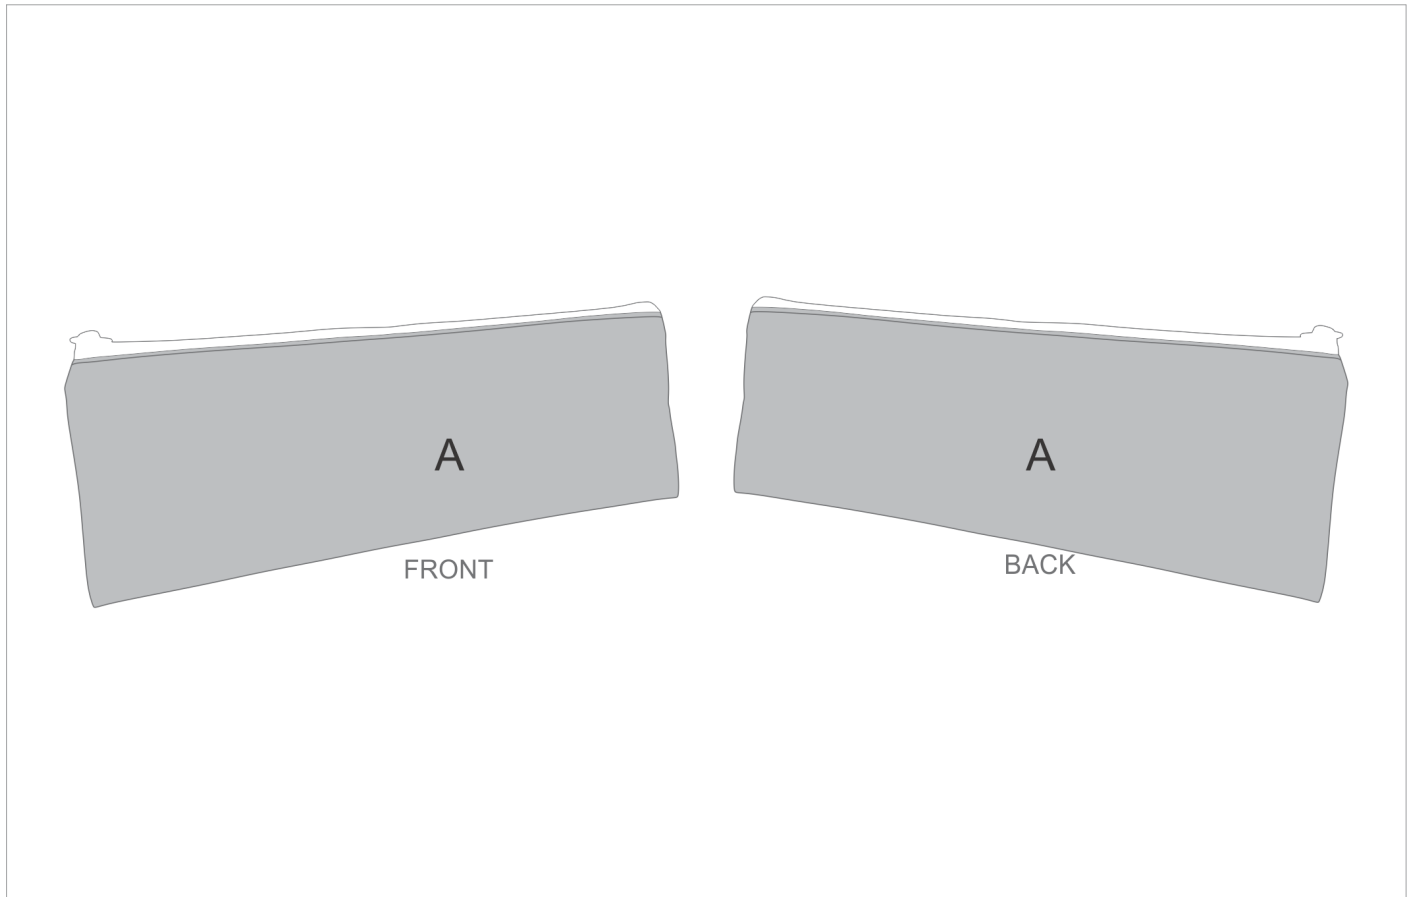

SC-HP-9-G

Hoppla Parker RPET Stitch-Bond Pencil Case

Need to know:

- Includes 1-Position Sublimation (setup fees apply)
- **Please Note: We cannot guarantee 100% logo Alignment on all Brandable Panels.**

Branding Options:

Position A

1. Custom Sublimation A (CPSUB-A)
Full Colour
Size: 344mm wide x 241mm high