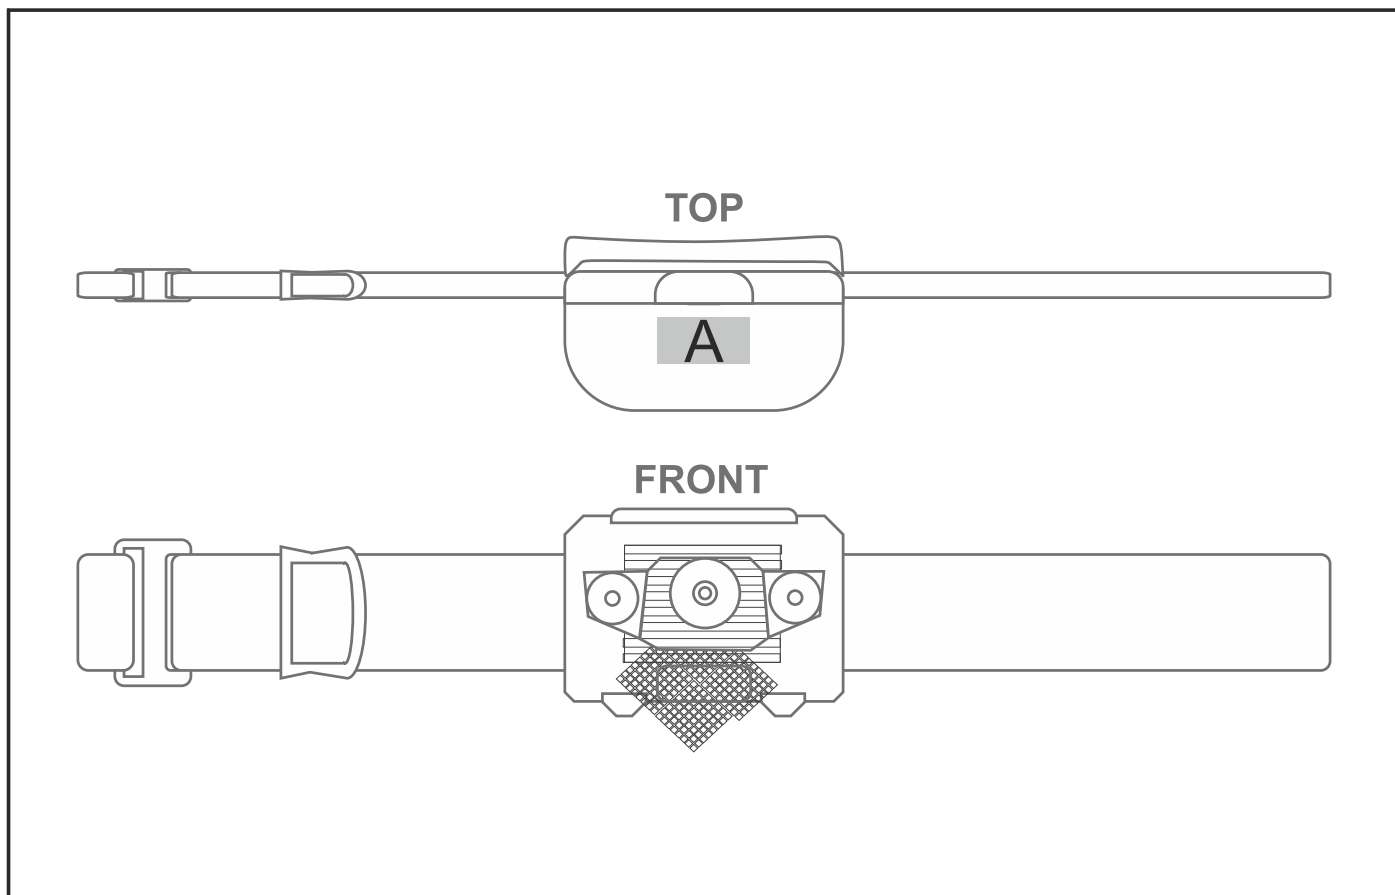

SF-AL-45-B

Explorer Head Lamp

Need to know:

- - Includes 1-Colour, 1-Position Pad Print (setup fees apply).

Branding Options:

Position A

1. Pad Printing (PC)

1 Colour

Size: 20mm wide x 10mm high