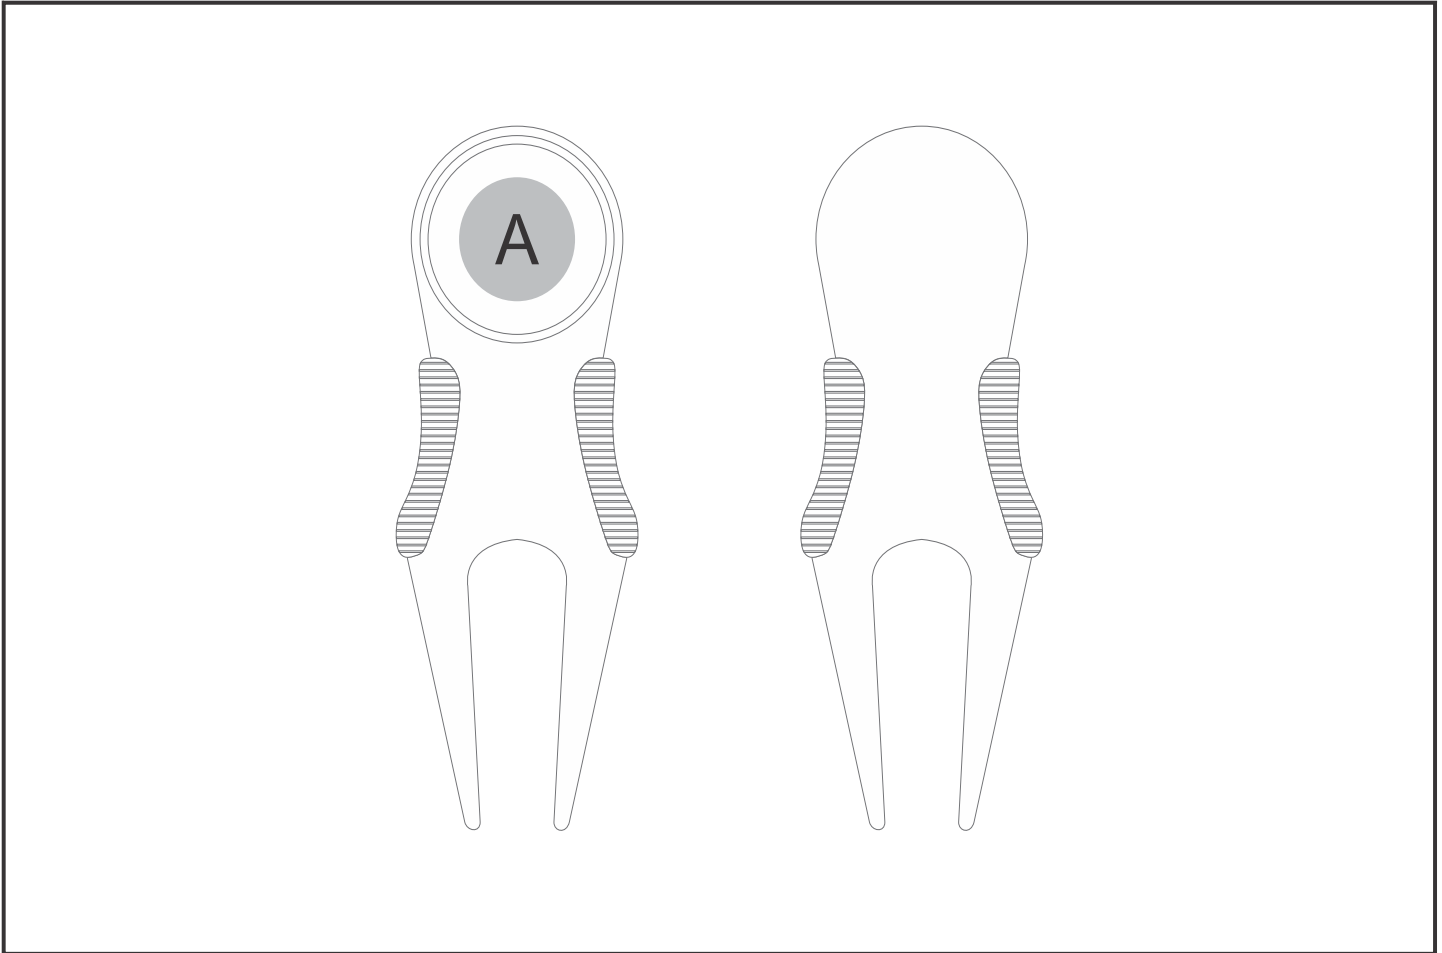

# GP-250

Gary Player Ace Divot Tool

Also available in  
  
Check Logo24  
guide and t's & c's

## Need to know:

- Includes 1-Position Laser Engraving on Magnet (setup fees apply).

- Laser Colour: Brown

## Branding Options:

Position	Branding Method (Branding Code)	No. of Colours	Dimension
A	Laser Engraving (LB)	N/A	15mm wide x 15mm high